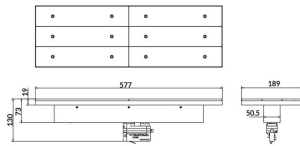

Marketlight

Lavov tracklight from the family Marketlight with a power of 70W and an optics. Double Assymetric 25° degrees. With a real lumen output of 11000lm and a luminous efficiency of 157,14lm/W.

Made in die cast aluminum and finished in White colour. DALI driver. CCT 4000K. CRI>80.

Item code 86.T003.1413.01

Product type Indoor

Category Tracklights

Family Marketlight

Pictograms

Scheme

Product

Real power (W) 70

Real luminous flux (Lm) 11000

Luminous efficiency (Lm/W) 157.13999999999999

Beam angle (°) Double Assymetric 25°

Life time (h) 50000h L80B10

IP 20

Electrical class insulation Class I

Operating temperature -20 +35

Colour White

Chip Brand P012H1-70DS

Control gear included YES

Control gear DALI

Colour temperature (K) 4000

Colour consistency (SDCM) SDCM<3

CRI 80

Photometry