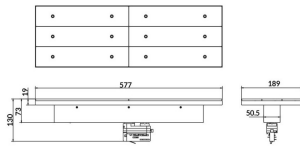

Marketlight

Lavov tracklight from the family Marketlight with a power of 70W and an optics. Double Assymetric 25° degrees. With a real lumen output of 11000lm and a luminous efficiency of 157,14lm/W.

Made in die cast aluminum and finished in White colour. DALI driver. CCT 4000K. CRI>80.

Item code 86.T003.1413.01

Product type Indoor

Category Tracklights

Family Marketlight

Pictograms

Scheme

Photometry

Product

Real power (W) 70

Real luminous flux (Lm) 11000

Luminous efficiency (Lm/W) 157.13999999999999

Beam angle (°) Double Assymetric 25°

Life time (h) 50000h L80B10

IP 20

Electrical class insulation Class I

Operating temperature -20 +35

Colour White

Chip Brand P012H1-70DS

Control gear included YES

Control gear DALI

Colour temperature (K) 4000

Colour consistency (SDCM) SDCM<3

CRI 80