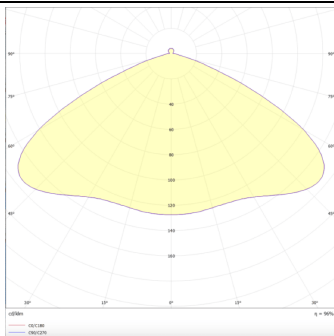

Scheme

Photometry

Product

Real power (W) 70

Real luminous flux (Lm) 11000

Luminous efficiency (Lm/W) 157.13999999999999

Beam angle (°) Double Assymetric 25°

Life time (h) 50000h L80B10

IP 20

Electrical class insulation Class I

Operating temperature -20 +35

Colour White

Chip Brand P012H1-70DS

Control gear included YES

Control gear DALI

Colour temperature (K) 4000

Colour consistency (SDCM) SDCM<3

CRI 80