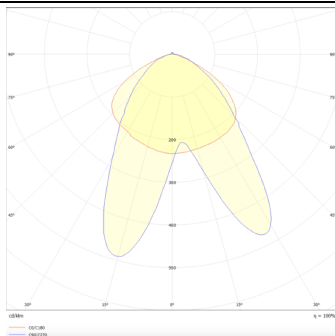

Scheme

Photometry

Product

Real power (W) 70

Real luminous flux (Lm) 11000

Luminous efficiency (Lm/W) 157.13999999999999

Beam angle (°) Double Assymetric 25°+ 90°

Life time (h) 50000h L80B10

IP 20

Electrical class insulation Class I

Operating temperature -20 +35

Colour White

Chip Brand P012H1-7001

Control gear included YES

Control gear ON-OFF

Colour temperature (K) 4000

Colour consistency (SDCM) SDCM<3

CRI 80