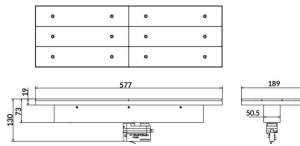

Marketlight

Lavov tracklight from the family Marketlight with a power of 70W and an optics. Double Assymetric 25°+ 90° degrees. With a real lumen output of 11000lm and a luminous efficiency of 157,14lm/W. Made in die cast aluminum and finished in White colour. ON-OFF driver. CCT 4000K. CRI>80.

Item code 86.T003.1421.01

Product type Indoor

Category Tracklights

Family Marketlight

Pictograms

Scheme

Photometry

Product

Real power (W) 70

Real luminous flux (Lm) 11000

Luminous efficiency (Lm/W) 157.13999999999999

Beam angle (°) Double Assymetric 25°+ 90°

Life time (h) 50000h L80B10

IP 20

Electrical class insulation Class I

Operating temperature -20 +35

Colour White

Chip Brand P012H1-7001

Control gear included YES

Control gear ON-OFF

Colour temperature (K) 4000

Colour consistency (SDCM) SDCM<3

CRI 80