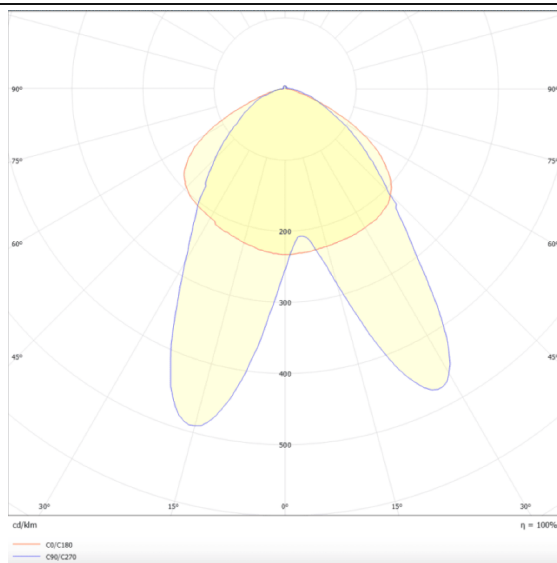

Marketlight

Lavov tracklight from the family Marketlight with a power of 70W and an optics. Double Assymetric 25°+ 90° degrees. With a real lumen output of 11000lm and a luminous efficiency of 157,14lm/W. Made in die cast aluminum and finished in Black colour. ON-OFF driver. CCT 4000K. CRI>80.

Scheme

Photometry

Item code	86.T003.1421.02
Product type	Indoor
Category	Tracklights
Family	Marketlight
Pictograms	

Product	
Real power (W)	70
Real luminous flux (Lm)	11000
Luminous efficiency (Lm/W)	157.13999999999999
Beam angle (º)	Double Assymetric 25°+ 90°
Life time (h)	50000h L80B10
IP	20
Electrical class insulation	Class I
Operating temperature	-20 +35
Colour	Black
Chip Brand	P012H1-7001
Control gear included	YES
Control gear	ON-OFF
Colour temperature (K)	4000
Colour consistency (SDCM)	SDCM<3
CRI	80