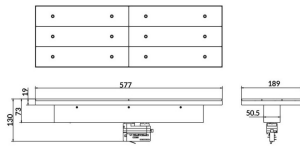

Marketlight

Lavov tracklight from the family Marketlight with a power of 70W and an optics. Double Assymetric 25°+ 90° degrees. With a real lumen output of 11000lm and a luminous efficiency of 157,14lm/W. Made in die cast aluminum and finished in Black colour. ON-OFF driver. CCT 4000K. CRI>80.

Item code 86.T003.1421.02

Product type Indoor

Category Tracklights

Family Marketlight

Pictograms

Scheme

Photometry

Product

Real power (W) 70

Real luminous flux (Lm) 11000

Luminous efficiency (Lm/W) 157.13999999999999

Beam angle (°) Double Assymetric 25°+ 90°

Life time (h) 50000h L80B10

IP 20

Electrical class insulation Class I

Operating temperature -20 +35

Colour Black

Chip Brand P012H1-7001

Control gear included YES

Control gear ON-OFF

Colour temperature (K) 4000

Colour consistency (SDCM) SDCM<3

CRI 80