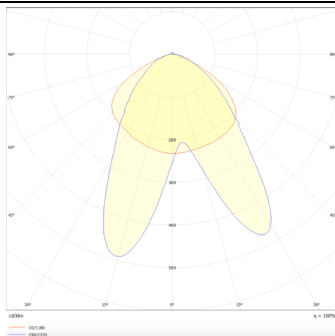

Scheme

Photometry

Product

Real power (W) 70

Real luminous flux (Lm) 11000

Luminous efficiency (Lm/W) 157.13999999999999

Beam angle (°) Double Assymetric 25°+ 90°

Life time (h) 50000h L80B10

IP 20

Electrical class insulation Class I

Operating temperature -20 +35

Colour Black

Chip Brand P012H1-7001

Control gear included YES

Control gear ON-OFF

Colour temperature (K) 4000

Colour consistency (SDCM) SDCM<3

CRI 80