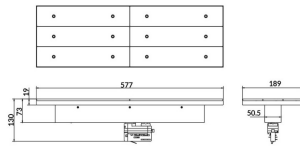

Marketlight

Lavov tracklight from the family Marketlight with a power of 70W and an optics. Double Assymetric 25°+ 90° degrees. With a real lumen output of 11000lm and a luminous efficiency of 157,14lm/W. Made in die cast aluminum and finished in Black colour. ON-OFF driver. CCT 4000K. CRI>80.

Item code	86.T003.1421.02
Product type	Indoor
Category	Tracklights
Family	Marketlight
Pictograms	

Scheme

Product

Real power (W)	70
Real luminous flux (Lm)	11000
Luminous efficiency (Lm/W)	157.13999999999999
Beam angle (°)	Double Assymetric 25°+ 90°
Life time (h)	50000h L80B10
IP	20
Electrical class insulation	Class I
Operating temperature	-20 +35
Colour	Black
Chip Brand	P012H1-7001
Control gear included	YES
Control gear	ON-OFF
Colour temperature (K)	4000
Colour consistency (SDCM)	SDCM<3
CRI	80