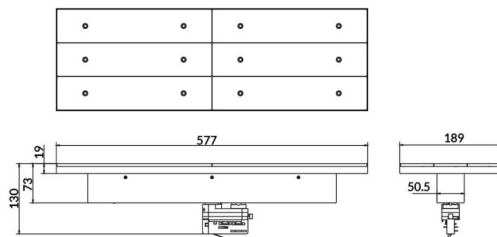

Marketlight

Lavov tracklight from the family Marketlight with a power of 70W and an optics. Double Assymetric 25°+ 90° degrees. With a real lumen output of 11000lm and a luminous efficiency of 157,14lm/W. Made in die cast aluminum and finished in Black colour. ON-OFF driver. CCT 4000K. CRI>80.

Scheme

Photometry

Item code	86.T003.1421.02
Product type	Indoor
Category	Tracklights
Family	Marketlight
Pictograms	

Product	
Real power (W)	70
Real luminous flux (Lm)	11000
Luminous efficiency (Lm/W)	157.13999999999999
Beam angle (º)	Double Assymetric 25°+ 90°
Life time (h)	50000h L80B10
IP	20
Electrical class insulation	Class I
Operating temperature	-20 +35
Colour	Black
Chip Brand	P012H1-7001
Control gear included	YES
Control gear	ON-OFF
Colour temperature (K)	4000
Colour consistency (SDCM)	SDCM<3
CRI	80