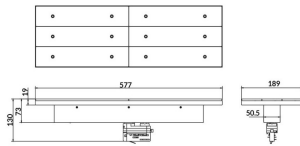

Marketlight

Lavov tracklight from the family Marketlight with a power of 70W and an optics. Double Assymetric 25°+ 90° degrees. With a real lumen output of 11000lm and a luminous efficiency of 157,14lm/W. Made in die cast aluminum and finished in Black colour. DALI driver. CCT 4000K. CRI>80.

Item code	86.T003.1423.02
Product type	Indoor
Category	Tracklights
Family	Marketlight
Pictograms	

Scheme

Photometry

Product

Real power (W)	70
Real luminous flux (Lm)	11000
Luminous efficiency (Lm/W)	157.13999999999999
Beam angle (°)	Double Assymetric 25°+ 90°
Life time (h)	50000h L80B10
IP	20
Electrical class insulation	Class I
Operating temperature	-20 +35
Colour	Black
Chip Brand	P012H1-7001
Control gear included	YES
Control gear	DALI
Colour temperature (K)	4000
Colour consistency (SDCM)	SDCM<3
CRI	80