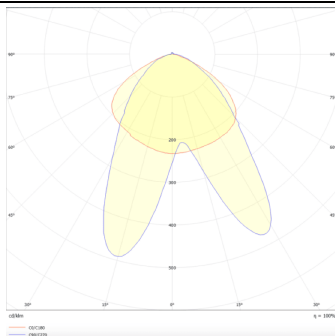

Marketlight

Lavov tracklight from the family Marketlight with a power of 70W and an optics. Double Assymetric 25°+ 90° degrees. With a real lumen output of 11000lm and a luminous efficiency of 157,14lm/W. Made in die cast aluminum and finished in Black colour. DALI driver. CCT 4000K. CRI>80.

Item code	86.T003.1423.02
Product type	Indoor
Category	Tracklights
Family	Marketlight
Pictograms	

Scheme

Photometry

Product

Real power (W)	70
Real luminous flux (Lm)	11000
Luminous efficiency (Lm/W)	157.13999999999999
Beam angle (°)	Double Assymetric 25°+ 90°
Life time (h)	50000h L80B10
IP	20
Electrical class insulation	Class I
Operating temperature	-20 +35
Colour	Black
Chip Brand	P012H1-7001
Control gear included	YES
Control gear	DALI
Colour temperature (K)	4000
Colour consistency (SDCM)	SDCM<3
CRI	80