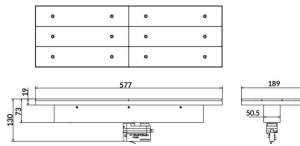

Marketlight

Lavov tracklight from the family Marketlight with a power of 70W and an optics. Double Assymetric 25°+ 60° degrees. With a real lumen output of 11000lm and a luminous efficiency of 157,14lm/W. Made in die cast aluminum and finished in White colour. ON-OFF driver. CCT 4000K. CRI>80.

Item code 86.T003.1431.01

Product type Indoor

Category Tracklights

Family Marketlight

Pictograms

Scheme

Photometry

Product

Real power (W) 70

Real luminous flux (Lm) 11000

Luminous efficiency (Lm/W) 157.13999999999999

Beam angle (°) Double Assymetric 25°+ 60°

Life time (h) 50000h L80B10

IP 20

Electrical class insulation Class I

Operating temperature -20 +35

Colour White

Chip Brand P012H1-7003

Control gear included YES

Control gear ON-OFF

Colour temperature (K) 4000

Colour consistency (SDCM) SDCM<3

CRI 80