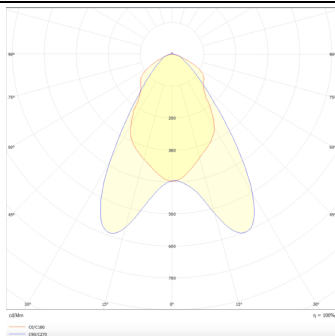

Scheme

Photometry

Product

Real power (W) 70

Real luminous flux (Lm) 11000

Luminous efficiency (Lm/W) 157.13999999999999

Beam angle (°) Double Assymetric 25°+ 60°

Life time (h) 50000h L80B10

IP 20

Electrical class insulation Class I

Operating temperature -20 +35

Colour White

Chip Brand P012H1-7003

Control gear included YES

Control gear ON-OFF

Colour temperature (K) 4000

Colour consistency (SDCM) SDCM<3

CRI 80