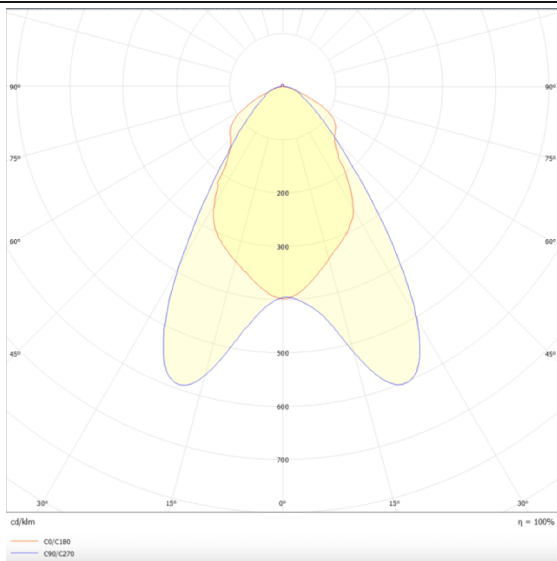

Marketlight

Lavov tracklight from the family Marketlight with a power of 70W and an optics. Double Assymetric 25°+ 60° degrees. With a real lumen output of 11000lm and a luminous efficiency of 157,14lm/W. Made in die cast aluminum and finished in White colour. ON-OFF driver. CCT 4000K. CRI>80.

Scheme

Photometry

Item code	86.T003.1431.01
Product type	Indoor
Category	Tracklights
Family	Marketlight
Pictograms	

Product	
Real power (W)	70
Real luminous flux (Lm)	11000
Luminous efficiency (Lm/W)	157.13999999999999
Beam angle (&ordm;)	Double Assymetric 25°+ 60°
Life time (h)	50000h L80B10
IP	20
Electrical class insulation	Class I
Operating temperature	-20 +35
Colour	White
Chip Brand	P012H1-7003
Control gear included	YES
Control gear	ON-OFF
Colour temperature (K)	4000
Colour consistency (SDCM)	SDCM<3
CRI	80