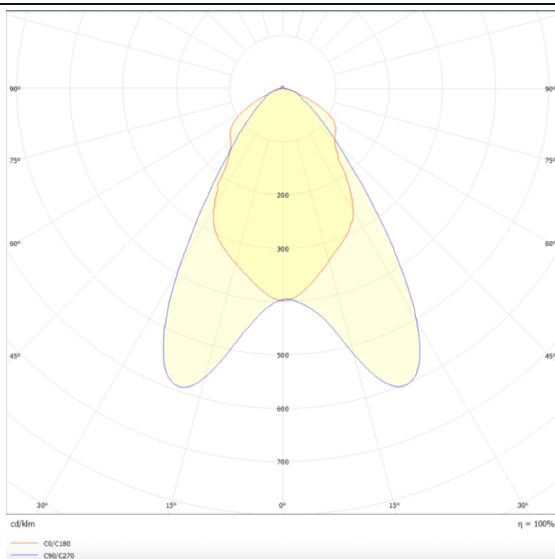

Marketlight

Lavov tracklight from the family Marketlight with a power of 70W and an optics. Double Assymetric 25°+ 60° degrees. With a real lumen output of 11000lm and a luminous efficiency of 157,14lm/W. Made in die cast aluminum and finished in Black colour. ON-OFF driver. CCT 4000K. CRI>80.

Scheme

Photometry

Item code	86.T003.1431.02
Product type	Indoor
Category	Tracklights
Family	Marketlight
Pictograms	

Product	
Real power (W)	70
Real luminous flux (Lm)	11000
Luminous efficiency (Lm/W)	157.13999999999999
Beam angle (º)	Double Assymetric 25°+ 60°
Life time (h)	50000h L80B10
IP	20
Electrical class insulation	Class I
Operating temperature	-20 +35
Colour	Black
Chip Brand	P012H1-7003
Control gear included	YES
Control gear	ON-OFF
Colour temperature (K)	4000
Colour consistency (SDCM)	SDCM<3
CRI	80