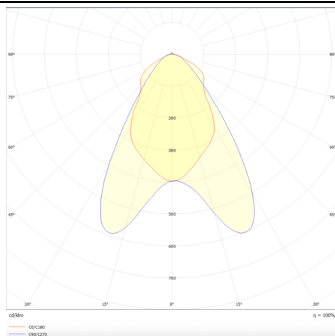

Scheme

Photometry

Product

Real power (W) 70

Real luminous flux (Lm) 11000

Luminous efficiency (Lm/W) 157.13999999999999

Beam angle (°) Double Assymetric 25°+ 60°

Life time (h) 50000h L80B10

IP 20

Electrical class insulation Class I

Operating temperature -20 +35

Colour Black

Chip Brand P012H1-7003

Control gear included YES

Control gear ON-OFF

Colour temperature (K) 4000

Colour consistency (SDCM) SDCM<3

CRI 80