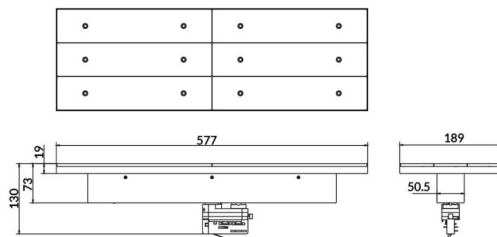

Marketlight

Lavov tracklight from the family Marketlight with a power of 70W and an optics. Double Assymetric 25°+ 60° degrees. With a real lumen output of 11000lm and a luminous efficiency of 157,14lm/W. Made in die cast aluminum and finished in Black colour. ON-OFF driver. CCT 4000K. CRI>80.

Scheme

Photometry

Item code	86.T003.1431.02
Product type	Indoor
Category	Tracklights
Family	Marketlight
Pictograms	

Product	
Real power (W)	70
Real luminous flux (Lm)	11000
Luminous efficiency (Lm/W)	157.13999999999999
Beam angle (º)	Double Assymetric 25°+ 60°
Life time (h)	50000h L80B10
IP	20
Electrical class insulation	Class I
Operating temperature	-20 +35
Colour	Black
Chip Brand	P012H1-7003
Control gear included	YES
Control gear	ON-OFF
Colour temperature (K)	4000
Colour consistency (SDCM)	SDCM<3
CRI	80