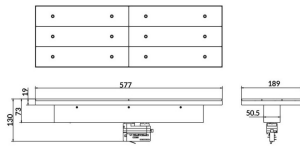

Marketlight

Lavov tracklight from the family Marketlight with a power of 70W and an optics. Double Assymetric 25°+ 60° degrees. With a real lumen output of 11000lm and a luminous efficiency of 157,14lm/W. Made in die cast aluminum and finished in Black colour. ON-OFF driver. CCT 4000K. CRI>80.

Item code 86.T003.1431.02

Product type Indoor

Category Tracklights

Family Marketlight

Pictograms

Scheme

Photometry

Product

Real power (W) 70

Real luminous flux (Lm) 11000

Luminous efficiency (Lm/W) 157.13999999999999

Beam angle (°) Double Assymetric 25°+ 60°

Life time (h) 50000h L80B10

IP 20

Electrical class insulation Class I

Operating temperature -20 +35

Colour Black

Chip Brand P012H1-7003

Control gear included YES

Control gear ON-OFF

Colour temperature (K) 4000

Colour consistency (SDCM) SDCM<3

CRI 80