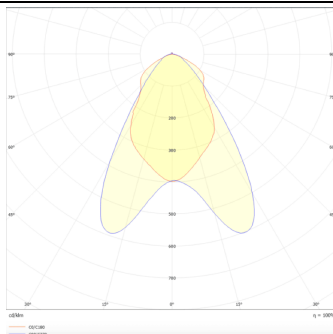

### Marketlight

Lavov tracklight from the family Marketlight with a power of 70W and an optics. Double Assymetric 25°+ 60° degrees. With a real lumen output of 11000lm and a luminous efficiency of 157,14lm/W. Made in die cast aluminum and finished in Black colour. ON-OFF driver. CCT 4000K. CRI>80.

### Photometry

### Product

**Real power (W)** 70

**Real luminous flux (Lm)** 11000

**Luminous efficiency (Lm/W)** 157.13999999999999

**Beam angle (°)** Double Assymetric 25°+ 60°

**Life time (h)** 50000h L80B10

**IP** 20

**Electrical class insulation** Class I