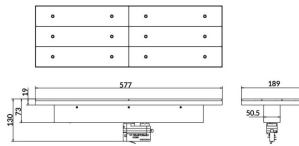

Marketlight

Lavov tracklight from the family Marketlight with a power of 70W and an optics. Double Assymetric 25°+ 60° degrees. With a real lumen output of 11000lm and a luminous efficiency of 157,14lm/W. Made in die cast aluminum and finished in Black colour. ON-OFF driver. CCT 4000K. CRI>80.

Item code 86.T003.1431.02

Product type Indoor

Category Tracklights

Family Marketlight

Pictograms

Scheme

Photometry

Product

Real power (W) 70

Real luminous flux (Lm) 11000

Luminous efficiency (Lm/W) 157.13999999999999

Beam angle (°) Double Assymetric 25°+ 60°

Life time (h) 50000h L80B10

IP 20

Electrical class insulation Class I

Operating temperature -20 +35

Colour Black

Chip Brand P012H1-7003

Control gear included YES

Control gear ON-OFF

Colour temperature (K) 4000

Colour consistency (SDCM) SDCM<3

CRI 80