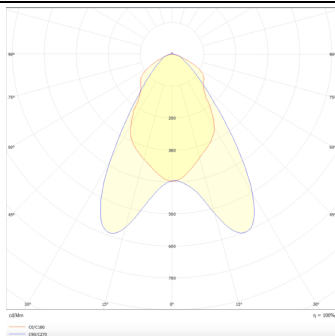

Scheme

Photometry

Product

Real power (W) 70

Real luminous flux (Lm) 11000

Luminous efficiency (Lm/W) 157.13999999999999

Beam angle (°) Double Assymetric 25°+ 60°

Life time (h) 50000h L80B10

IP 20

Electrical class insulation Class I

Operating temperature -20 +35

Colour White

Chip Brand P012H1-7003

Control gear included YES

Control gear DALI

Colour temperature (K) 4000

Colour consistency (SDCM) SDCM<3

CRI 80