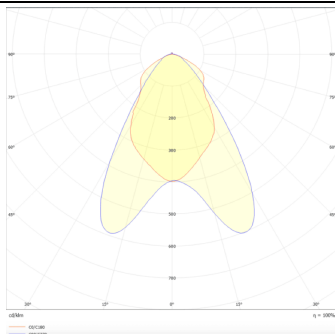

Scheme

Photometry

Product

Real power (W) 70

Real luminous flux (Lm) 11000

Luminous efficiency (Lm/W) 157.13999999999999

Beam angle (°) Double Assymetric 25°+ 60°

Life time (h) 50000h L80B10

IP 20

Electrical class insulation Class I

Operating temperature -20 +35

Colour White

Chip Brand P012H1-7003

Control gear included YES

Control gear DALI

Colour temperature (K) 4000

Colour consistency (SDCM) SDCM<3

CRI 80