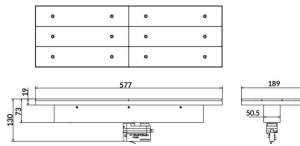

Marketlight

Lavov tracklight from the family Marketlight with a power of 70W and an optics. Double Assymetric 25°+ 60° degrees. With a real lumen output of 11000lm and a luminous efficiency of 157,14lm/W. Made in die cast aluminum and finished in White colour. DALI driver. CCT 4000K. CRI>80.

Item code 86.T003.1433.01

Product type Indoor

Category Tracklights

Family Marketlight

Pictograms

Scheme

Photometry

Product

Real power (W) 70

Real luminous flux (Lm) 11000

Luminous efficiency (Lm/W) 157.13999999999999

Beam angle (°) Double Assymetric 25°+ 60°

Life time (h) 50000h L80B10

IP 20

Electrical class insulation Class I

Operating temperature -20 +35

Colour White

Chip Brand P012H1-7003

Control gear included YES

Control gear DALI

Colour temperature (K) 4000

Colour consistency (SDCM) SDCM<3

CRI 80