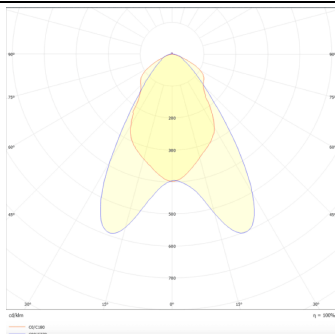

Scheme

Photometry

Product

Real power (W) 70

Real luminous flux (Lm) 11000

Luminous efficiency (Lm/W) 157.13999999999999

Beam angle (°) Double Assymetric 25°+ 60°

Life time (h) 50000h L80B10

IP 20

Electrical class insulation Class I

Operating temperature -20 +35

Colour Black

Chip Brand P012H1-7003

Control gear included YES

Control gear DALI

Colour temperature (K) 4000

Colour consistency (SDCM) SDCM<3

CRI 80