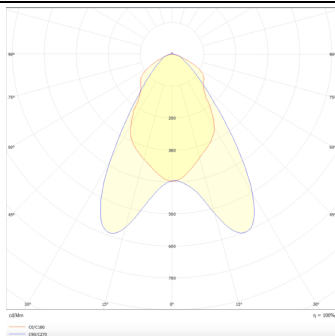

Scheme

Photometry

Product

Real power (W) 70

Real luminous flux (Lm) 11000

Luminous efficiency (Lm/W) 157.13999999999999

Beam angle (°) Double Assymetric 25°+ 60°

Life time (h) 50000h L80B10

IP 20

Electrical class insulation Class I

Operating temperature -20 +35

Colour Black

Chip Brand P012H1-7003

Control gear included YES

Control gear DALI

Colour temperature (K) 4000

Colour consistency (SDCM) SDCM<3

CRI 80