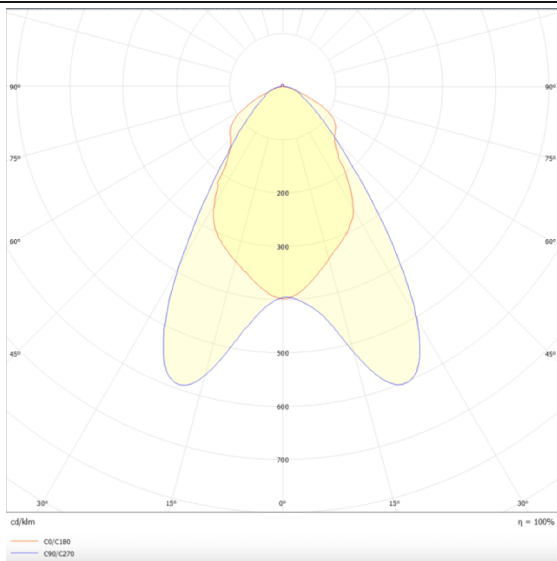

Photometry

Item code	86.T003.1433.02
Product type	Indoor
Category	Tracklights
Family	Marketlight
Pictograms	

Product	
Real power (W)	70
Real luminous flux (Lm)	11000
Luminous efficiency (Lm/W)	157.13999999999999
Beam angle (°)	Double Assymetric 25°+ 60°
Life time (h)	50000h L80B10
IP	20
Electrical class insulation	Class I
Operating temperature	-20 +35
Colour	Black
Chip Brand	P012H1-7003
Control gear included	YES
Control gear	DALI
Colour temperature (K)	4000
Colour consistency (SDCM)	SDCM3
CRI	80