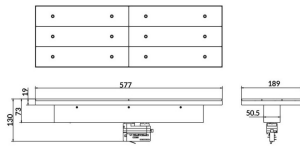

Marketlight

Lavov tracklight from the family Marketlight with a power of 70W and an optics. Double Assymetric 25°+ 60° degrees. With a real lumen output of 11000lm and a luminous efficiency of 157,14lm/W. Made in die cast aluminum and finished in Black colour. DALI driver. CCT 4000K. CRI>80.

Item code 86.T003.1433.02

Product type Indoor

Category Tracklights

Family Marketlight

Pictograms

Scheme

Photometry

Product

Real power (W) 70

Real luminous flux (Lm) 11000

Luminous efficiency (Lm/W) 157.13999999999999

Beam angle (°) Double Assymetric 25°+ 60°

Life time (h) 50000h L80B10

IP 20

Electrical class insulation Class I

Operating temperature -20 +35

Colour Black

Chip Brand P012H1-7003

Control gear included YES

Control gear DALI

Colour temperature (K) 4000

Colour consistency (SDCM) SDCM<3

CRI 80