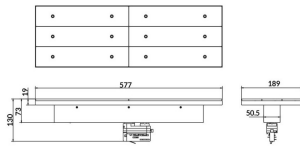

Marketlight

Lavov tracklight from the family Marketlight with a power of 70W and an optics. 90° degrees. With a real lumen output of 11000lm and a luminous efficiency of 157,14lm/W. Made in die cast aluminum and finished in White colour. ON-OFF driver. CCT 4000K. CRI>80.

Item code	86.T003.1441.01
Product type	Indoor
Category	Tracklights
Family	Marketlight
Pictograms	

Scheme

Photometry

Product	
Real power (W)	70
Real luminous flux (Lm)	11000
Luminous efficiency (Lm/W)	157.13999999999999
Beam angle (°)	90°
Life time (h)	50000h L80B10
IP	20
Electrical class insulation	Class I
Operating temperature	-20 +35
Colour	White
Chip Brand	P012H1-70WD
Control gear included	YES
Control gear	ON-OFF
Colour temperature (K)	4000
Colour consistency (SDCM)	SDCM<3
CRI	80