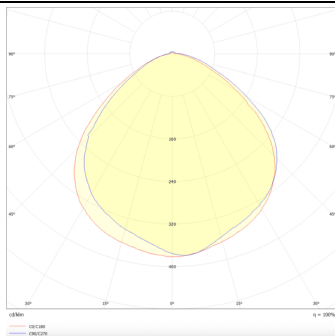

### Marketlight

Lavov tracklight from the family Marketlight with a power of 70W and an optics. 90° degrees. With a real lumen output of 11000lm and a luminous efficiency of 157,14lm/W. Made in die cast aluminum and finished in White colour. ON-OFF driver. CCT 4000K. CRI>80.

### Photometry