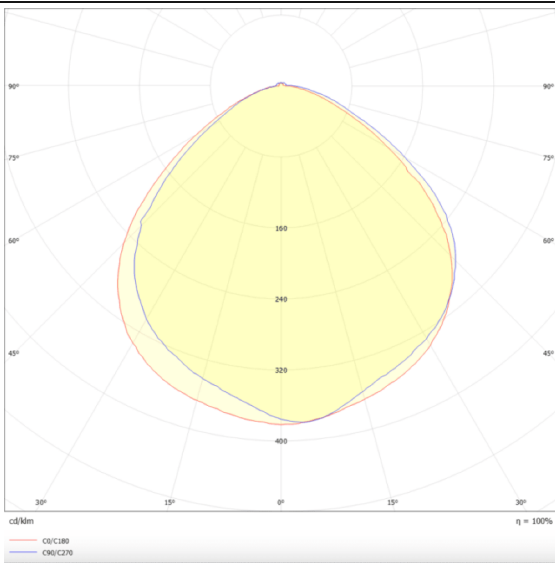

**Marketlight**

Lavov tracklight from the family Marketlight with a power of 70W and an optics. 90° degrees. With a real lumen output of 11000lm and a luminous efficiency of 157,14lm/W. Made in die cast aluminum and finished in White colour. ON-OFF driver. CCT 4000K. CRI>80.

**Scheme**

**Photometry**

<b>Item code</b>	<b>86.T003.1441.01</b>
<b>Product type</b>	<b>Indoor</b>
<b>Category</b>	<b>Tracklights</b>
<b>Family</b>	<b>Marketlight</b>
<b>Pictograms</b>	

<b>Product</b>	
<b>Real power (W)</b>	<b>70</b>
<b>Real luminous flux (Lm)</b>	<b>11000</b>
<b>Luminous efficiency (Lm/W)</b>	<b>157.13999999999999</b>
<b>Beam angle (&amp;ordm;)</b>	<b>90°</b>
<b>Life time (h)</b>	<b>50000h L80B10</b>
<b>IP</b>	<b>20</b>
<b>Electrical class insulation</b>	<b>Class I</b>
<b>Operating temperature</b>	<b>-20 +35</b>
<b>Colour</b>	<b>White</b>
<b>Chip Brand</b>	<b>P012H1-70WD</b>
<b>Control gear included</b>	<b>YES</b>
<b>Control gear</b>	<b>ON-OFF</b>
<b>Colour temperature (K)</b>	<b>4000</b>
<b>Colour consistency (SDCM)</b>	<b>SDCM&lt;3</b>
<b>CRI</b>	<b>80</b>