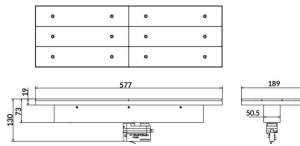

Marketlight

Lavov tracklight from the family Marketlight with a power of 70W and an optics. 90° degrees. With a real lumen output of 11000lm and a luminous efficiency of 157,14lm/W. Made in die cast aluminum and finished in White colour. ON-OFF driver. CCT 4000K. CRI>80.

Item code 86.T003.1441.01

Product type Indoor

Category Tracklights

Family Marketlight

Pictograms

Scheme

Photometry

Product

Real power (W) 70

Real luminous flux (Lm) 11000

Luminous efficiency (Lm/W) 157.13999999999999

Beam angle (°) 90°

Life time (h) 50000h L80B10

IP 20

Electrical class insulation Class I

Operating temperature -20 +35

Colour White

Chip Brand P012H1-70WD

Control gear included YES

Control gear ON-OFF

Colour temperature (K) 4000

Colour consistency (SDCM) SDCM<3

CRI 80