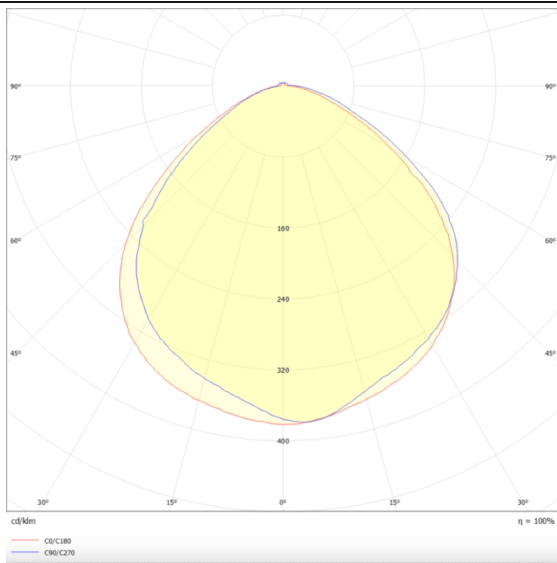

**Marketlight**

Lavov tracklight from the family Marketlight with a power of 70W and an optics. 90° degrees. With a real lumen output of 11000lm and a luminous efficiency of 157,14lm/W. Made in die cast aluminum and finished in White colour. ON-OFF driver. CCT 4000K. CRI>80.

**Scheme**

**Photometry**

<b>Item code</b>	<b>86.T003.1441.01</b>
<b>Product type</b>	<b>Indoor</b>
<b>Category</b>	<b>Tracklights</b>
<b>Family</b>	<b>Marketlight</b>
<b>Pictograms</b>	

<b>Product</b>	
<b>Real power (W)</b>	<b>70</b>
<b>Real luminous flux (Lm)</b>	<b>11000</b>
<b>Luminous efficiency (Lm/W)</b>	<b>157.13999999999999</b>
<b>Beam angle (&amp;ordm;)</b>	<b>90°</b>
<b>Life time (h)</b>	<b>50000h L80B10</b>
<b>IP</b>	<b>20</b>
<b>Electrical class insulation</b>	<b>Class I</b>
<b>Operating temperature</b>	<b>-20 +35</b>
<b>Colour</b>	<b>White</b>
<b>Chip Brand</b>	<b>P012H1-70WD</b>
<b>Control gear included</b>	<b>YES</b>
<b>Control gear</b>	<b>ON-OFF</b>
<b>Colour temperature (K)</b>	<b>4000</b>
<b>Colour consistency (SDCM)</b>	<b>SDCM&lt;3</b>
<b>CRI</b>	<b>80</b>