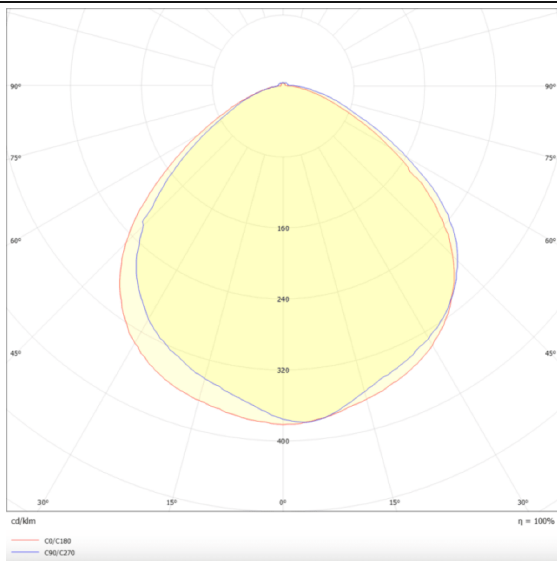

Marketlight

Lavov tracklight from the family Marketlight with a power of 70W and an optics. 90° degrees. With a real lumen output of 11000lm and a luminous efficiency of 157,14lm/W. Made in die cast aluminum and finished in White colour. ON-OFF driver. CCT 4000K. CRI>80.

Scheme

Photometry

Item code	86.T003.1441.01
Product type	Indoor
Category	Tracklights
Family	Marketlight
Pictograms	

Product	
Real power (W)	70
Real luminous flux (Lm)	11000
Luminous efficiency (Lm/W)	157.13999999999999
Beam angle (°)	90°
Life time (h)	50000h L80B10
IP	20
Electrical class insulation	Class I
Operating temperature	-20 +35
Colour	White
Chip Brand	P012H1-70WD
Control gear included	YES
Control gear	ON-OFF
Colour temperature (K)	4000
Colour consistency (SDCM)	SDCM3
CRI	80