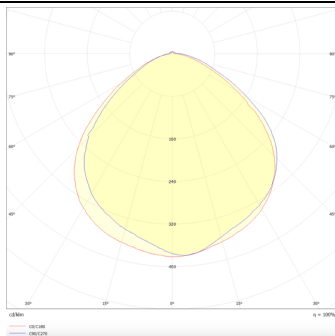

Scheme

Photometry

Product

Real power (W) 70

Real luminous flux (Lm) 11000

Luminous efficiency (Lm/W) 157.13999999999999

Beam angle (°) 90°

Life time (h) 50000h L80B10

IP 20

Electrical class insulation Class I

Operating temperature -20 +35

Colour White

Chip Brand P012H1-70WD

Control gear included YES

Control gear ON-OFF

Colour temperature (K) 4000

Colour consistency (SDCM) SDCM<3

CRI 80