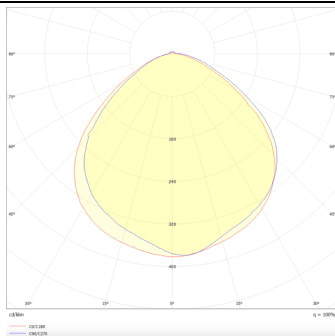

Marketlight

Lavov tracklight from the family Marketlight with a power of 70W and an optics. 90° degrees. With a real lumen output of 11000lm and a luminous efficiency of 157,14lm/W. Made in die cast aluminum and finished in White colour. ON-OFF driver. CCT 4000K. CRI>80.

Item code	86.T003.1441.01
Product type	Indoor
Category	Tracklights
Family	Marketlight
Pictograms	

Scheme

Photometry

Product	
Real power (W)	70
Real luminous flux (Lm)	11000
Luminous efficiency (Lm/W)	157.13999999999999
Beam angle (°)	90°
Life time (h)	50000h L80B10
IP	20
Electrical class insulation	Class I
Operating temperature	-20 +35
Colour	White
Chip Brand	P012H1-70WD
Control gear included	YES
Control gear	ON-OFF
Colour temperature (K)	4000
Colour consistency (SDCM)	SDCM<3
CRI	80