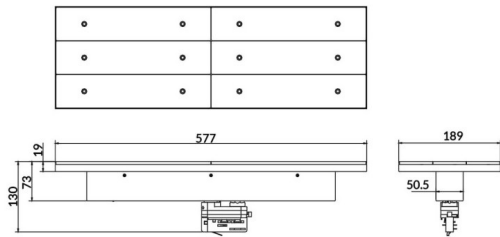

**Marketlight**

Lavov tracklight from the family Marketlight with a power of 70W and an optics. 90° degrees. With a real lumen output of 11000lm and a luminous efficiency of 157,14lm/W. Made in die cast aluminum and finished in White colour. ON-OFF driver. CCT 4000K. CRI>80.

**Scheme**

**Photometry**

<b>Item code</b>	<b>86.T003.1441.01</b>
<b>Product type</b>	<b>Indoor</b>
<b>Category</b>	<b>Tracklights</b>
<b>Family</b>	<b>Marketlight</b>
<b>Pictograms</b>	

<b>Product</b>	
<b>Real power (W)</b>	<b>70</b>
<b>Real luminous flux (Lm)</b>	<b>11000</b>
<b>Luminous efficiency (Lm/W)</b>	<b>157.13999999999999</b>
<b>Beam angle (&amp;ordm;)</b>	<b>90°</b>
<b>Life time (h)</b>	<b>50000h L80B10</b>
<b>IP</b>	<b>20</b>
<b>Electrical class insulation</b>	<b>Class I</b>
<b>Operating temperature</b>	<b>-20 +35</b>
<b>Colour</b>	<b>White</b>
<b>Chip Brand</b>	<b>P012H1-70WD</b>
<b>Control gear included</b>	<b>YES</b>
<b>Control gear</b>	<b>ON-OFF</b>
<b>Colour temperature (K)</b>	<b>4000</b>
<b>Colour consistency (SDCM)</b>	<b>SDCM&lt;3</b>
<b>CRI</b>	<b>80</b>