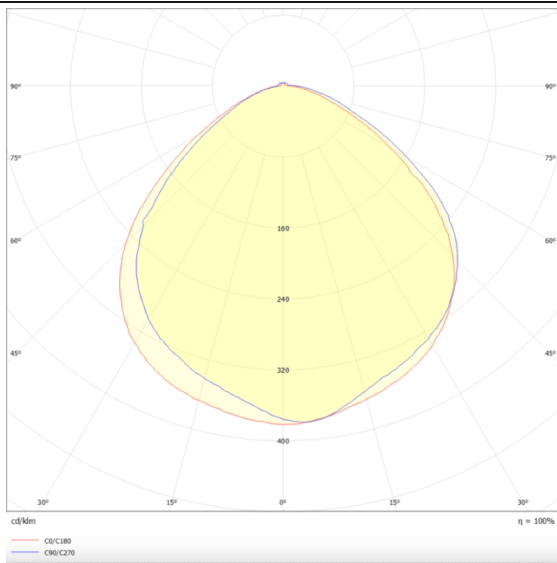

**Marketlight**

Lavov tracklight from the family Marketlight with a power of 70W and an optics. 90° degrees. With a real lumen output of 11000lm and a luminous efficiency of 157,14lm/W. Made in die cast aluminum and finished in Black colour. ON-OFF driver. CCT 4000K. CRI>80.

**Scheme**

**Photometry**

<b>Item code</b>	<b>86.T003.1441.02</b>
<b>Product type</b>	<b>Indoor</b>
<b>Category</b>	<b>Tracklights</b>
<b>Family</b>	<b>Marketlight</b>
<b>Pictograms</b>	

<b>Product</b>	
<b>Real power (W)</b>	<b>70</b>
<b>Real luminous flux (Lm)</b>	<b>11000</b>
<b>Luminous efficiency (Lm/W)</b>	<b>157.13999999999999</b>
<b>Beam angle (&amp;ordm;)</b>	<b>90°</b>
<b>Life time (h)</b>	<b>50000h L80B10</b>
<b>IP</b>	<b>20</b>
<b>Electrical class insulation</b>	<b>Class I</b>
<b>Operating temperature</b>	<b>-20 +35</b>
<b>Colour</b>	<b>Black</b>
<b>Chip Brand</b>	<b>P012H1-70WD</b>
<b>Control gear included</b>	<b>YES</b>
<b>Control gear</b>	<b>ON-OFF</b>
<b>Colour temperature (K)</b>	<b>4000</b>
<b>Colour consistency (SDCM)</b>	<b>SDCM&lt;3</b>
<b>CRI</b>	<b>80</b>