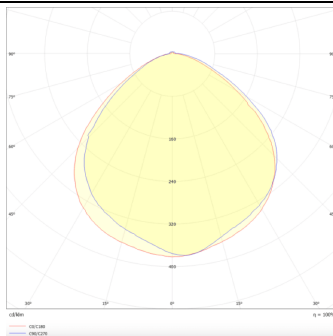

Scheme

Photometry

Product

Real power (W) 70

Real luminous flux (Lm) 11000

Luminous efficiency (Lm/W) 157.13999999999999

Beam angle (°) 90°

Life time (h) 50000h L80B10

IP 20

Electrical class insulation Class I

Operating temperature -20 +35

Colour Black

Chip Brand P012H1-70WD

Control gear included YES

Control gear ON-OFF

Colour temperature (K) 4000

Colour consistency (SDCM) SDCM<3

CRI 80