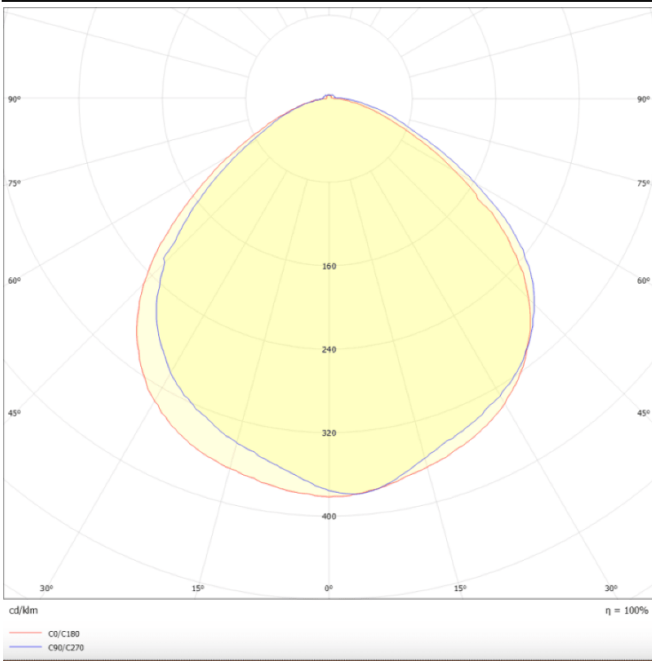

Scheme

Photometry

Marketlight

Lavov tracklight from the family Marketlight with a power of 70W and an optics. 90° degrees. With a real lumen output of 11000lm and a luminous efficiency of 157,14lm/W. Made in die cast aluminum and finished in Black colour. ON-OFF driver. CCT 4000K. CRI>80.

Item code	86.T003.1441.02
Product type	Indoor
Category	Tracklights
Family	Marketlight
Pictograms	

Product	
Real power (W)	70
Real luminous flux (Lm)	11000
Luminous efficiency (Lm/W)	157.13999999999999
Beam angle (°)	90°
Life time (h)	50000h L80B10
IP	20
Electrical class insulation	Class I
Operating temperature	-20 +35
Colour	Black
Chip Brand	P012H1-70WD
Control gear included	YES
Control gear	ON-OFF
Colour temperature (K)	4000
Colour consistency (SDCM)	SDCM<3
CRI	80