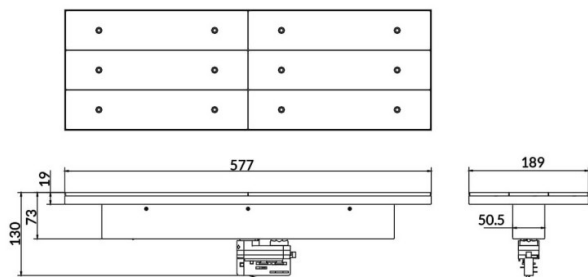

Scheme

Photometry

Marketlight

Lavov tracklight from the family Marketlight with a power of 70W and an optics. 90° degrees. With a real lumen output of 11000lm and a luminous efficiency of 157,14lm/W. Made in die cast aluminum and finished in Black colour. ON-OFF driver. CCT 4000K. CRI>80.

Item code	86.T003.1441.02
Product type	Indoor
Category	Tracklights
Family	Marketlight
Pictograms	

Product	
Real power (W)	70
Real luminous flux (Lm)	11000
Luminous efficiency (Lm/W)	157.13999999999999
Beam angle (°)	90°
Life time (h)	50000h L80B10
IP	20
Electrical class insulation	Class I
Operating temperature	-20 +35
Colour	Black
Chip Brand	P012H1-70WD
Control gear included	YES
Control gear	ON-OFF
Colour temperature (K)	4000
Colour consistency (SDCM)	SDCM<3
CRI	80