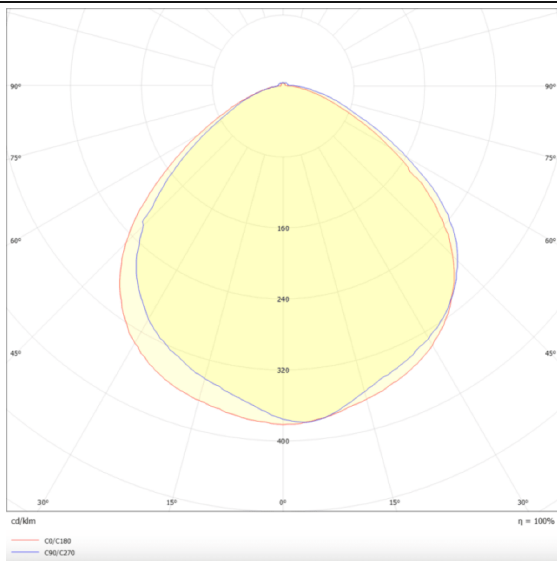

**Marketlight**

Lavov tracklight from the family Marketlight with a power of 70W and an optics. 90° degrees. With a real lumen output of 11000lm and a luminous efficiency of 157,14lm/W. Made in die cast aluminum and finished in Black colour. ON-OFF driver. CCT 4000K. CRI>80.

**Scheme**

**Photometry**

<b>Item code</b>	<b>86.T003.1441.02</b>
<b>Product type</b>	<b>Indoor</b>
<b>Category</b>	<b>Tracklights</b>
<b>Family</b>	<b>Marketlight</b>
<b>Pictograms</b>	

<b>Product</b>	
<b>Real power (W)</b>	<b>70</b>
<b>Real luminous flux (Lm)</b>	<b>11000</b>
<b>Luminous efficiency (Lm/W)</b>	<b>157.13999999999999</b>
<b>Beam angle (°)</b>	<b>90°</b>
<b>Life time (h)</b>	<b>50000h L80B10</b>
<b>IP</b>	<b>20</b>
<b>Electrical class insulation</b>	<b>Class I</b>
<b>Operating temperature</b>	<b>-20 +35</b>
<b>Colour</b>	<b>Black</b>
<b>Chip Brand</b>	<b>P012H1-70WD</b>
<b>Control gear included</b>	<b>YES</b>
<b>Control gear</b>	<b>ON-OFF</b>
<b>Colour temperature (K)</b>	<b>4000</b>
<b>Colour consistency (SDCM)</b>	<b>SDCM3</b>
<b>CRI</b>	<b>80</b>