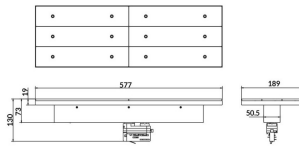

Marketlight

Lavov tracklight from the family Marketlight with a power of 70W and an optics. 90° degrees. With a real lumen output of 11000lm and a luminous efficiency of 157,14lm/W. Made in die cast aluminum and finished in White colour. DALI driver. CCT 4000K. CRI>80.

Item code 86.T003.1443.01

Product type Indoor

Category Tracklights

Family Marketlight

Pictograms

Scheme

Photometry

Product

Real power (W) 70

Real luminous flux (Lm) 11000

Luminous efficiency (Lm/W) 157.13999999999999

Beam angle (°) 90°

Life time (h) 50000h L80B10

IP 20

Electrical class insulation Class I

Operating temperature -20 +35

Colour White

Chip Brand P012H1-70WD

Control gear included YES

Control gear DALI

Colour temperature (K) 4000

Colour consistency (SDCM) SDCM<3

CRI 80