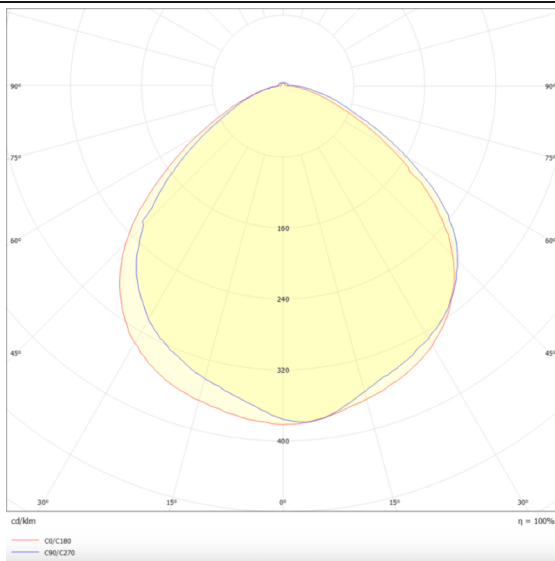

Marketlight

Lavov tracklight from the family Marketlight with a power of 70W and an optics. 90° degrees. With a real lumen output of 11000lm and a luminous efficiency of 157,14lm/W. Made in die cast aluminum and finished in White colour. DALI driver. CCT 4000K. CRI>80.

Scheme

Photometry

Item code	86.T003.1443.01
Product type	Indoor
Category	Tracklights
Family	Marketlight
Pictograms	

Product	
Real power (W)	70
Real luminous flux (Lm)	11000
Luminous efficiency (Lm/W)	157.13999999999999
Beam angle (°)	90°
Life time (h)	50000h L80B10
IP	20
Electrical class insulation	Class I
Operating temperature	-20 +35
Colour	White
Chip Brand	P012H1-70WD
Control gear included	YES
Control gear	DALI
Colour temperature (K)	4000
Colour consistency (SDCM)	SDCM3
CRI	80