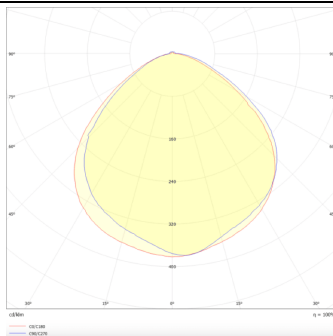

Scheme

Photometry

Product

Real power (W) 70

Real luminous flux (Lm) 11000

Luminous efficiency (Lm/W) 157.13999999999999

Beam angle (°) 90°

Life time (h) 50000h L80B10

IP 20

Electrical class insulation Class I

Operating temperature -20 +35

Colour White

Chip Brand P012H1-70WD

Control gear included YES

Control gear DALI

Colour temperature (K) 4000

Colour consistency (SDCM) SDCM<3

CRI 80