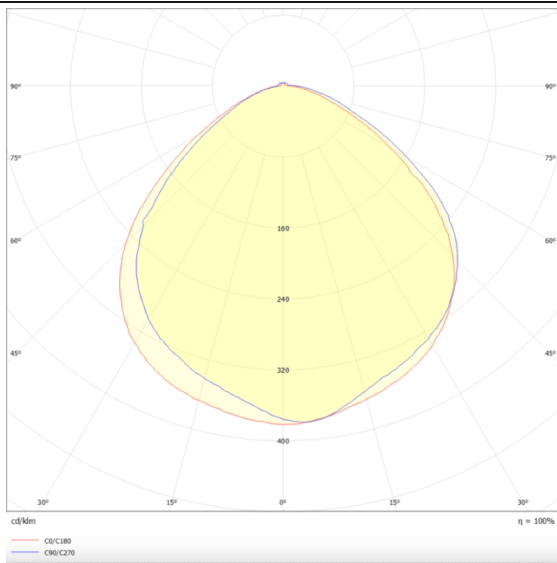

Marketlight

Lavov tracklight from the family Marketlight with a power of 70W and an optics. 90° degrees. With a real lumen output of 11000lm and a luminous efficiency of 157,14lm/W. Made in die cast aluminum and finished in White colour. DALI driver. CCT 4000K. CRI>80.

Scheme

Photometry

Item code	86.T003.1443.01
Product type	Indoor
Category	Tracklights
Family	Marketlight
Pictograms	

Product	
Real power (W)	70
Real luminous flux (Lm)	11000
Luminous efficiency (Lm/W)	157.13999999999999
Beam angle (&ordm;)	90°
Life time (h)	50000h L80B10
IP	20
Electrical class insulation	Class I
Operating temperature	-20 +35
Colour	White
Chip Brand	P012H1-70WD
Control gear included	YES
Control gear	DALI
Colour temperature (K)	4000
Colour consistency (SDCM)	SDCM<3
CRI	80