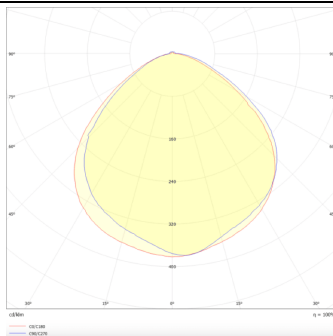

### Marketlight

Lavov tracklight from the family Marketlight with a power of 70W and an optics. 90° degrees. With a real lumen output of 11000lm and a luminous efficiency of 157,14lm/W. Made in die cast aluminum and finished in White colour. DALI driver. CCT 4000K. CRI>80.

### Photometry

### Product

**Real power (W)** 70

**Real luminous flux (Lm)** 11000

**Luminous efficiency (Lm/W)** 157.13999999999999

**Beam angle (°)** 90°

**Life time (h)** 50000h L80B10

**IP** 20

**Electrical class insulation** Class I