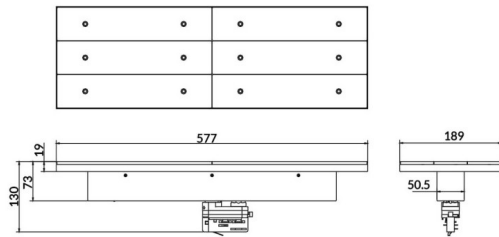

Marketlight

Lavov tracklight from the family Marketlight with a power of 70W and an optics. 90° degrees. With a real lumen output of 11000lm and a luminous efficiency of 157,14lm/W. Made in die cast aluminum and finished in White colour. DALI driver. CCT 4000K. CRI>80.

Scheme

Photometry

Item code	86.T003.1443.01
Product type	Indoor
Category	Tracklights
Family	Marketlight
Pictograms	

Product	
Real power (W)	70
Real luminous flux (Lm)	11000
Luminous efficiency (Lm/W)	157.13999999999999
Beam angle (&ordm;)	90°
Life time (h)	50000h L80B10
IP	20
Electrical class insulation	Class I
Operating temperature	-20 +35
Colour	White
Chip Brand	P012H1-70WD
Control gear included	YES
Control gear	DALI
Colour temperature (K)	4000
Colour consistency (SDCM)	SDCM<3
CRI	80