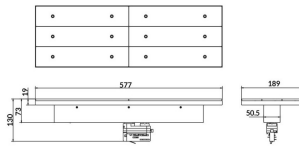

Real power (W) 70

Real luminous flux (Lm) 11000

Luminous efficiency (Lm/W) 157.13999999999999

Beam angle (°) 90°

Life time (h) 50000h L80B10

IP 20

Electrical class insulation Class I

Operating temperature -20 +35