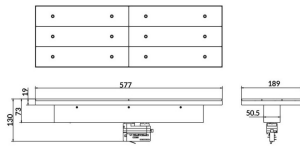

Marketlight

Lavov tracklight from the family Marketlight with a power of 70W and an optics. 90° degrees. With a real lumen output of 11000lm and a luminous efficiency of 157,14lm/W. Made in die cast aluminum and finished in Black colour. DALI driver. CCT 4000K. CRI>80.

Item code 86.T003.1443.02

Product type Indoor

Category Tracklights

Family Marketlight

Pictograms

Scheme

Photometry

Product

Real power (W) 70

Real luminous flux (Lm) 11000

Luminous efficiency (Lm/W) 157.13999999999999

Beam angle (°) 90°

Life time (h) 50000h L80B10

IP 20

Electrical class insulation Class I

Operating temperature -20 +35

Colour Black

Chip Brand P012H1-70WD

Control gear included YES

Control gear DALI

Colour temperature (K) 4000

Colour consistency (SDCM) SDCM<3

CRI 80