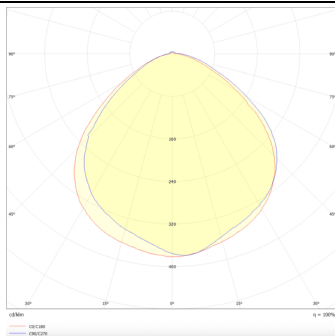

Scheme

Photometry

Product

Real power (W) 70

Real luminous flux (Lm) 11000

Luminous efficiency (Lm/W) 157.13999999999999

Beam angle (°) 90°

Life time (h) 50000h L80B10

IP 20

Electrical class insulation Class I

Operating temperature -20 +35

Colour Black

Chip Brand P012H1-70WD

Control gear included YES

Control gear DALI

Colour temperature (K) 4000

Colour consistency (SDCM) SDCM<3

CRI 80