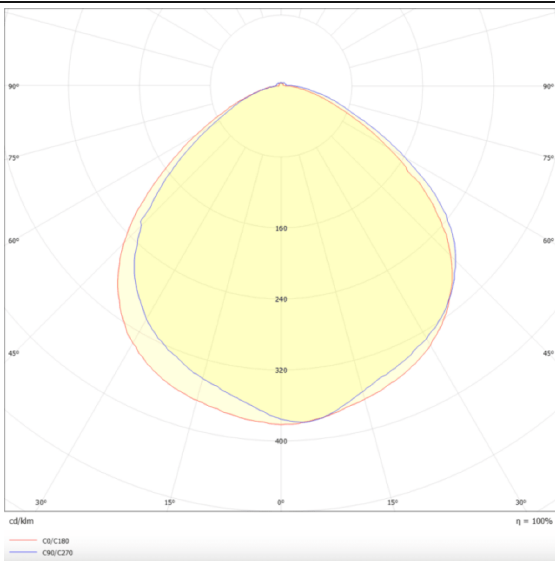

Marketlight

Lavov tracklight from the family Marketlight with a power of 70W and an optics. 90° degrees. With a real lumen output of 11000lm and a luminous efficiency of 157,14lm/W. Made in die cast aluminum and finished in Black colour. DALI driver. CCT 4000K. CRI>80.

Scheme

Photometry

Item code	86.T003.1443.02
Product type	Indoor
Category	Tracklights
Family	Marketlight
Pictograms	

Product	
Real power (W)	70
Real luminous flux (Lm)	11000
Luminous efficiency (Lm/W)	157.13999999999999
Beam angle (&ordm;)	90°
Life time (h)	50000h L80B10
IP	20
Electrical class insulation	Class I
Operating temperature	-20 +35
Colour	Black
Chip Brand	P012H1-70WD
Control gear included	YES
Control gear	DALI
Colour temperature (K)	4000
Colour consistency (SDCM)	SDCM<3
CRI	80