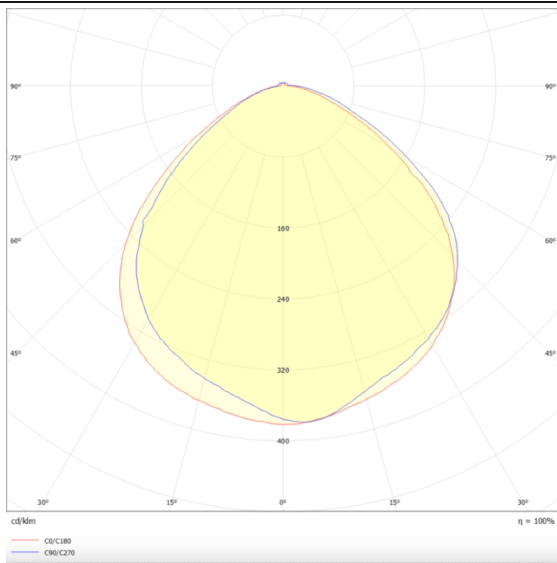

**Marketlight**

Lavov tracklight from the family Marketlight with a power of 70W and an optics. 90° degrees. With a real lumen output of 11000lm and a luminous efficiency of 157,14lm/W. Made in die cast aluminum and finished in Black colour. DALI driver. CCT 4000K. CRI>80.

**Scheme**

**Photometry**

<b>Item code</b>	<b>86.T003.1443.02</b>
<b>Product type</b>	<b>Indoor</b>
<b>Category</b>	<b>Tracklights</b>
<b>Family</b>	<b>Marketlight</b>
<b>Pictograms</b>	

<b>Product</b>	
<b>Real power (W)</b>	<b>70</b>
<b>Real luminous flux (Lm)</b>	<b>11000</b>
<b>Luminous efficiency (Lm/W)</b>	<b>157.13999999999999</b>
<b>Beam angle (°)</b>	<b>90°</b>
<b>Life time (h)</b>	<b>50000h L80B10</b>
<b>IP</b>	<b>20</b>
<b>Electrical class insulation</b>	<b>Class I</b>
<b>Operating temperature</b>	<b>-20 +35</b>
<b>Colour</b>	<b>Black</b>
<b>Chip Brand</b>	<b>P012H1-70WD</b>
<b>Control gear included</b>	<b>YES</b>
<b>Control gear</b>	<b>DALI</b>
<b>Colour temperature (K)</b>	<b>4000</b>
<b>Colour consistency (SDCM)</b>	<b>SDCM3</b>
<b>CRI</b>	<b>80</b>