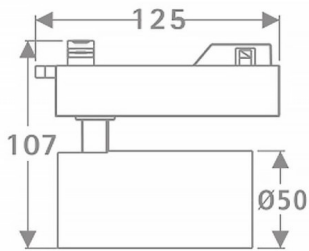

Tube

Lavov Tracklight from the family Tube with a power of 10W and an optic of 16degrees with a total lumen output of 600 lm and an efficiency of 60 lm/W. CCT 3000 Kelvin. Made in Die cast aluminium and finished in White colour.ON-OFF driver.

Scheme

Item code	86.T005.1311.01
Product type	Indoor
Category	Tracklights
Family	Tube & Zoom Tube
Subfamily	Tube
Pictograms	

Product	
Real power (W)	10
Real luminous flux (Lm)	600
Luminous efficiency (Lm/W)	60
Beam angle (º)	16
Life time (h)	50000h L80B10
IP	20
Electrical class insulation	Class I
Operating temperature	15
Colour	White
Chip Brand	Philip
Control gear included	yes
Control gear	ON-OFF
Colour temperature (K)	3000
Colour consistency (SDCM)	SDCM<3
CRI	80