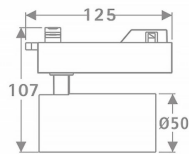

Tube

Lavov Tracklight from the family Tube with a power of 10W and an optic of 16degrees with a total lumen output of 600 lm and an efficiency of 60 lm/W. CCT 3000 Kelvin. Made in Die cast aluminium and finished in White colour.ON-OFF driver.

Item code	86.T005.1311.01
Product type	Indoor
Category	Tracklights
Family	Tube & Zoom Tube
Subfamily	Tube

Pictograms

Scheme

Product

Real power (W)	10
Real luminous flux (Lm)	600
Luminous efficiency (Lm/W)	60
Beam angle (°)	16
Life time (h)	50000h L80B10
IP	20
Electrical class insulation	Class I
Operating temperature	15
Colour	White
Chip Brand	Philip
Control gear included	yes
Control gear	ON-OFF
Colour temperature (K)	3000
Colour consistency (SDCM)	SDCM<3
CRI	80