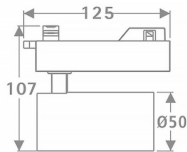

Tube

Lavov Tracklight from the family Tube with a power of 10W and an optic of 16degrees with a total lumen output of 600 lm and an efficiency of 60 lm/W. CCT 3000 Kelvin. Made in Die cast aluminium and finished in White colour.ON-OFF driver.

Item code	86.T005.1311.01
Product type	Indoor
Category	Tracklights
Family	Tube & Zoom Tube
Subfamily	Tube

Pictograms

Scheme

Product

Real power (W)	10
Real luminous flux (Lm)	600
Luminous efficiency (Lm/W)	60
Beam angle (°)	16
Life time (h)	50000h L80B10
IP	20
Electrical class insulation	Class I
Operating temperature	15
Colour	White
Chip Brand	Philip
Control gear included	yes
Control gear	ON-OFF
Colour temperature (K)	3000
Colour consistency (SDCM)	SDCM<3
CRI	80