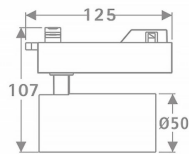

Scheme

Product

Real power (W)	10
Real luminous flux (Lm)	600
Luminous efficiency (Lm/W)	60
Beam angle (°)	16
Life time (h)	50000h L80B10
IP	20
Electrical class insulation	Class I
Operating temperature	15
Colour	White
Chip Brand	Philip
Control gear included	yes
Control gear	ON-OFF
Colour temperature (K)	3000
Colour consistency (SDCM)	SDCM<3
CRI	80