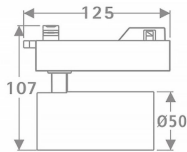

### Tube

Lavov Tracklight from the family Tube with a power of 10W and an optic of 16degrees with a total lumen output of 600 lm and an efficiency of 60 lm/W. CCT 3000 Kelvin. Made in Die cast aluminium and finished in White colour.ON-OFF driver.

### Product

<b>Real power (W)</b>	<b>10</b>
<b>Real luminous flux (Lm)</b>	<b>600</b>
<b>Luminous efficiency (Lm/W)</b>	<b>60</b>
<b>Beam angle (°)</b>	<b>16</b>
<b>Life time (h)</b>	<b>50000h L80B10</b>
<b>IP</b>	<b>20</b>
<b>Electrical class insulation</b>	<b>Class I</b>
<b>Operating temperature</b>	<b>15</b>
<b>Colour</b>	<b>White</b>
<b>Chip Brand</b>	<b>Philip</b>
<b>Control gear included</b>	<b>yes</b>
<b>Control gear</b>	<b>ON-OFF</b>
<b>Colour temperature (K)</b>	<b>3000</b>
<b>Colour consistency (SDCM)</b>	<b>SDCM&lt;3</b>
<b>CRI</b>	<b>80</b>