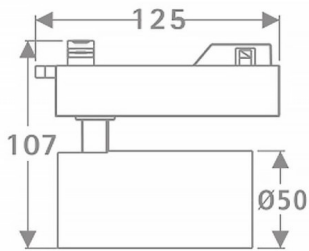

Tube

Lavov Tracklight from the family Tube with a power of 10W and an optic of 16degrees with a total lumen output of 600 lm and an efficiency of 60 lm/W. CCT 3000 Kelvin. Made in Die cast aluminium and finished in White colour.ON-OFF driver.

Scheme

Item code	86.T005.1311.01
Product type	Indoor
Category	Tracklights
Family	Tube & Zoom Tube
Subfamily	Tube
Pictograms	

Product	
Real power (W)	10
Real luminous flux (Lm)	600
Luminous efficiency (Lm/W)	60
Beam angle (°)	16
Life time (h)	50000h L80B10
IP	20
Electrical class insulation	Class I
Operating temperature	15
Colour	White
Chip Brand	Philip
Control gear included	yes
Control gear	ON-OFF
Light source	LED
Type of LED	COB
Colour temperature (K)	3000
Colour consistency (SDCM)	SDCM3
CRI	80