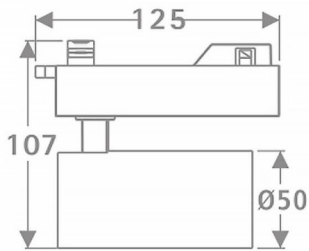

### Tube

Lavov Tracklight from the family Tube with a power of 10W and an optic of 16degrees with a total lumen output of 600 lm and an efficiency of 60 lm/W. CCT 3000 Kelvin. Made in Die cast aluminium and finished in Black colour.ON-OFF driver.

### Scheme

Item code	86.T005.1311.02
Product type	Indoor
Category	Tracklights
Family	Tube & Zoom Tube
Subfamily	Tube
Pictograms	

<b>Product</b>	
Real power (W)	10
Real luminous flux (Lm)	600
Luminous efficiency (Lm/W)	60
Beam angle (°)	16
Life time (h)	50000h L80B10
IP	20
Electrical class insulation	Class I
Operating temperature	15
Colour	Black
Chip Brand	Philip
Control gear included	yes
Control gear	ON-OFF
Colour temperature (K)	3000
Colour consistency (SDCM)	SDCM<3
CRI	80