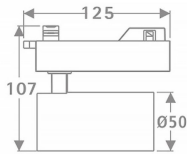

Tube

Lavov Tracklight from the family Tube with a power of 10W and an optic of 16degrees with a total lumen output of 600 lm and an efficiency of 60 lm/W. CCT 3000 Kelvin. Made in Die cast aluminium and finished in Black colour.ON-OFF driver.

Item code	86.T005.1311.02
Product type	Indoor
Category	Tracklights
Family	Tube & Zoom Tube
Subfamily	Tube

Pictograms

Scheme

Product

Real power (W)	10
Real luminous flux (Lm)	600
Luminous efficiency (Lm/W)	60
Beam angle (°)	16
Life time (h)	50000h L80B10
IP	20
Electrical class insulation	Class I
Operating temperature	15
Colour	Black
Chip Brand	Philip
Control gear included	yes
Control gear	ON-OFF
Colour temperature (K)	3000
Colour consistency (SDCM)	SDCM<3
CRI	80