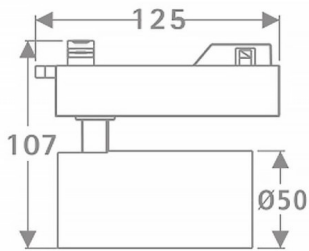

### Tube

Lavov Tracklight from the family Tube with a power of 10W and an optic of 16degrees with a total lumen output of 600 lm and an efficiency of 60 lm/W. CCT 3000 Kelvin. Made in Die cast aluminium and finished in Black colour.ON-OFF driver.

### Scheme

Item code	86.T005.1311.02
Product type	Indoor
Category	Tracklights
Family	Tube & Zoom Tube
Subfamily	Tube
Pictograms	

Product	
Real power (W)	10
Real luminous flux (Lm)	600
Luminous efficiency (Lm/W)	60
Beam angle (&ordm;)	16
Life time (h)	50000h L80B10
IP	20
Electrical class insulation	Class I
Operating temperature	15
Colour	Black
Chip Brand	Philip
Control gear included	yes
Control gear	ON-OFF
Colour temperature (K)	3000
Colour consistency (SDCM)	SDCM<3
CRI	80