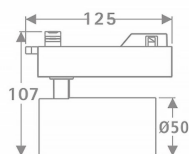

Scheme

Product

Real power (W) 10

Real luminous flux (Lm) 600

Luminous efficiency (Lm/W) 60

Beam angle (°) 16

Life time (h) 50000h L80B10

IP 20

Electrical class insulation Class I

Operating temperature 15

Colour Black

Chip Brand Philip

Control gear included yes

Control gear ON-OFF

Colour temperature (K) 3000

Colour consistency (SDCM) SDCM<3

CRI 80