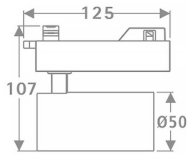

Tube

Lavov Tracklight from the family Tube with a power of 10W and an optic of 26degrees with a total lumen output of 600 lm and an efficiency of 60 lm/W. CCT 3000 Kelvin. Made in Die cast aluminium and finished in White colour.ON-OFF driver.

Item code	86.T005.1321.01
Product type	Indoor
Category	Tracklights
Family	Tube & Zoom Tube
Subfamily	Tube
Pictograms	

Scheme

Product	
Real power (W)	10
Real luminous flux (Lm)	600
Luminous efficiency (Lm/W)	60
Beam angle (°)	26
Life time (h)	50000h L80B10
IP	20
Electrical class insulation	Class I
Operating temperature	15
Colour	White
Chip Brand	Philip
Control gear included	yes
Control gear	ON-OFF
Colour temperature (K)	3000
Colour consistency (SDCM)	SDCM<3
CRI	80