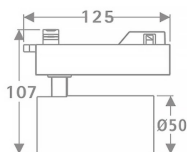

Scheme

Product

Real power (W) 10

Real luminous flux (Lm) 600

Luminous efficiency (Lm/W) 60

Beam angle (°) 26

Life time (h) 50000h L80B10

IP 20

Electrical class insulation Class I

Operating temperature 15

Colour White

Chip Brand Philip

Control gear included yes

Control gear ON-OFF

Colour temperature (K) 3000

Colour consistency (SDCM) SDCM<3

CRI 80