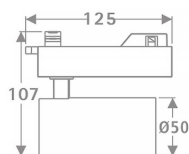

Tube

Lavov Tracklight from the family Tube with a power of 10W and an optic of 26degrees with a total lumen output of 600 lm and an efficiency of 60 lm/W. CCT 3000 Kelvin. Made in Die cast aluminium and finished in White colour.ON-OFF driver.

Item code	86.T005.1321.01
Product type	Indoor
Category	Tracklights
Family	Tube & Zoom Tube
Subfamily	Tube

Pictograms

Scheme

Product

Real power (W)	10
Real luminous flux (Lm)	600
Luminous efficiency (Lm/W)	60
Beam angle (°)	26
Life time (h)	50000h L80B10
IP	20
Electrical class insulation	Class I
Operating temperature	15
Colour	White
Chip Brand	Philip
Control gear included	yes
Control gear	ON-OFF
Colour temperature (K)	3000
Colour consistency (SDCM)	SDCM<3
CRI	80