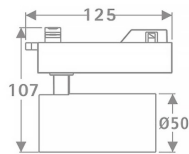

Tube

Lavov Tracklight from the family Tube with a power of 10W and an optic of 26degrees with a total lumen output of 600 lm and an efficiency of 60 lm/W. CCT 3000 Kelvin. Made in Die cast aluminium and finished in Black colour.ON-OFF driver.

Item code	86.T005.1321.02
Product type	Indoor
Category	Tracklights
Family	Tube & Zoom Tube
Subfamily	Tube
Pictograms	

Scheme

Product	
Real power (W)	10
Real luminous flux (Lm)	600
Luminous efficiency (Lm/W)	60
Beam angle (°)	26
Life time (h)	50000h L80B10
IP	20
Electrical class insulation	Class I
Operating temperature	15
Colour	Black
Chip Brand	Philip
Control gear included	yes
Control gear	ON-OFF
Colour temperature (K)	3000
Colour consistency (SDCM)	SDCM<3
CRI	80