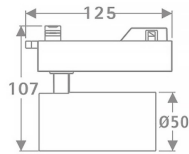

Tube

Lavov Tracklight from the family Tube with a power of 10W and an optic of 26degrees with a total lumen output of 600 lm and an efficiency of 60 lm/W. CCT 3000 Kelvin. Made in Die cast aluminium and finished in Black colour.ON-OFF driver.

Item code	86.T005.1321.02
Product type	Indoor
Category	Tracklights
Family	Tube & Zoom Tube
Subfamily	Tube
Pictograms	

Scheme

Product

Real power (W)	10
Real luminous flux (Lm)	600
Luminous efficiency (Lm/W)	60
Beam angle (°)	26
Life time (h)	50000h L80B10
IP	20
Electrical class insulation	Class I
Operating temperature	15
Colour	Black
Chip Brand	Philip
Control gear included	yes
Control gear	ON-OFF
Colour temperature (K)	3000
Colour consistency (SDCM)	SDCM<3
CRI	80