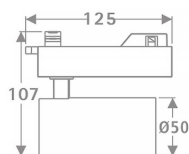

### Tube

Lavov Tracklight from the family Tube with a power of 10W and an optic of 26degrees with a total lumen output of 600 lm and an efficiency of 60 lm/W. CCT 3000 Kelvin. Made in Die cast aluminium and finished in Black colour.ON-OFF driver.

### Product

<b>Real power (W)</b>	<b>10</b>
<b>Real luminous flux (Lm)</b>	<b>600</b>
<b>Luminous efficiency (Lm/W)</b>	<b>60</b>
<b>Beam angle (°)</b>	<b>26</b>
<b>Life time (h)</b>	<b>50000h L80B10</b>
<b>IP</b>	<b>20</b>
<b>Electrical class insulation</b>	<b>Class I</b>
<b>Operating temperature</b>	<b>15</b>
<b>Colour</b>	<b>Black</b>
<b>Chip Brand</b>	<b>Philip</b>
<b>Control gear included</b>	<b>yes</b>
<b>Control gear</b>	<b>ON-OFF</b>
<b>Colour temperature (K)</b>	<b>3000</b>
<b>Colour consistency (SDCM)</b>	<b>SDCM&lt;3</b>
<b>CRI</b>	<b>80</b>