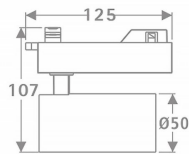

### Tube

Lavov Tracklight from the family Tube with a power of 10W and an optic of 36degrees with a total lumen output of 600 lm and an efficiency of 60 lm/W. CCT 3000 Kelvin. Made in Die cast aluminium and finished in White colour.ON-OFF driver.

### Product

<b>Real power (W)</b>	<b>10</b>
<b>Real luminous flux (Lm)</b>	<b>600</b>
<b>Luminous efficiency (Lm/W)</b>	<b>60</b>
<b>Beam angle (°)</b>	<b>36</b>
<b>Life time (h)</b>	<b>50000h L80B10</b>
<b>IP</b>	<b>20</b>
<b>Electrical class insulation</b>	<b>Class I</b>
<b>Operating temperature</b>	<b>15</b>
<b>Colour</b>	<b>White</b>
<b>Chip Brand</b>	<b>Philip</b>
<b>Control gear included</b>	<b>yes</b>
<b>Control gear</b>	<b>ON-OFF</b>
<b>Colour temperature (K)</b>	<b>3000</b>
<b>Colour consistency (SDCM)</b>	<b>SDCM&lt;3</b>
<b>CRI</b>	<b>80</b>