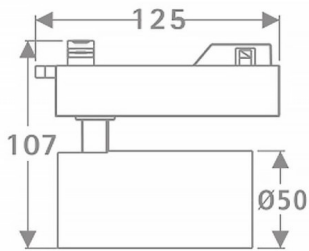

Tube

Lavov Tracklight from the family Tube with a power of 10W and an optic of 36degrees with a total lumen output of 600 lm and an efficiency of 60 lm/W. CCT 3000 Kelvin. Made in Die cast aluminium and finished in White colour.ON-OFF driver.

Scheme

Item code	86.T005.1331.01
Product type	Indoor
Category	Tracklights
Family	Tube & Zoom Tube
Subfamily	Tube
Pictograms	

Product	
Real power (W)	10
Real luminous flux (Lm)	600
Luminous efficiency (Lm/W)	60
Beam angle (°)	36
Life time (h)	50000h L80B10
IP	20
Electrical class insulation	Class I
Operating temperature	15
Colour	White
Chip Brand	Philip
Control gear included	yes
Control gear	ON-OFF
Light source	LED
Type of LED	COB
Colour temperature (K)	3000
Colour consistency (SDCM)	SDCM3
CRI	80