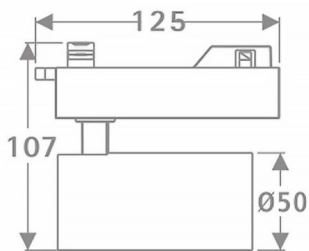

Tube

Lavov Tracklight from the family Tube with a power of 10W and an optic of 36degrees with a total lumen output of 600 lm and an efficiency of 60 lm/W. CCT 3000 Kelvin. Made in Die cast aluminium and finished in White colour.ON-OFF driver.

Scheme

Item code	86.T005.1331.01
Product type	Indoor
Category	Tracklights
Family	Tube & Zoom Tube
Subfamily	Tube
Pictograms	

Product	
Real power (W)	10
Real luminous flux (Lm)	600
Luminous efficiency (Lm/W)	60
Beam angle (º)	36
Life time (h)	50000h L80B10
IP	20
Electrical class insulation	Class I
Operating temperature	15
Colour	White
Chip Brand	Philip
Control gear included	yes
Control gear	ON-OFF
Colour temperature (K)	3000
Colour consistency (SDCM)	SDCM<3
CRI	80