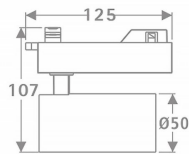

Scheme

Product

Real power (W)	10
Real luminous flux (Lm)	600
Luminous efficiency (Lm/W)	60
Beam angle (°)	36
Life time (h)	50000h L80B10
IP	20
Electrical class insulation	Class I
Operating temperature	15
Colour	White
Chip Brand	Philip
Control gear included	yes
Control gear	ON-OFF
Colour temperature (K)	3000
Colour consistency (SDCM)	SDCM<3
CRI	80