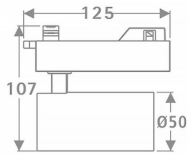

Tube

Lavov Tracklight from the family Tube with a power of 10W and an optic of 36degrees with a total lumen output of 600 lm and an efficiency of 60 lm/W. CCT 3000 Kelvin. Made in Die cast aluminium and finished in White colour.ON-OFF driver.

Item code	86.T005.1331.01
Product type	Indoor
Category	Tracklights
Family	Tube & Zoom Tube
Subfamily	Tube
Pictograms	

Scheme

Product

Real power (W)	10
Real luminous flux (Lm)	600
Luminous efficiency (Lm/W)	60
Beam angle (°)	36
Life time (h)	50000h L80B10
IP	20
Electrical class insulation	Class I
Operating temperature	15
Colour	White
Chip Brand	Philip
Control gear included	yes
Control gear	ON-OFF
Colour temperature (K)	3000
Colour consistency (SDCM)	SDCM<3
CRI	80