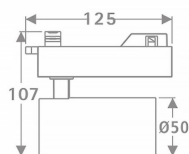

Tube

Lavov Tracklight from the family Tube with a power of 10W and an optic of 36degrees with a total lumen output of 600 lm and an efficiency of 60 lm/W. CCT 3000 Kelvin. Made in Die cast aluminium and finished in White colour.ON-OFF driver.

Item code	86.T005.1331.01
Product type	Indoor
Category	Tracklights
Family	Tube & Zoom Tube
Subfamily	Tube
Pictograms	

Scheme

Product

Real power (W)	10
Real luminous flux (Lm)	600
Luminous efficiency (Lm/W)	60
Beam angle (°)	36
Life time (h)	50000h L80B10
IP	20
Electrical class insulation	Class I
Operating temperature	15
Colour	White
Chip Brand	Philip
Control gear included	yes
Control gear	ON-OFF
Colour temperature (K)	3000
Colour consistency (SDCM)	SDCM<3
CRI	80