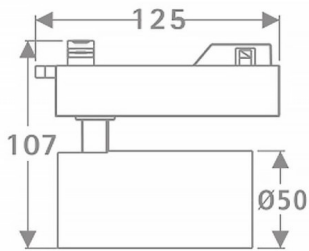

Tube

Lavov Tracklight from the family Tube with a power of 10W and an optic of 36degrees with a total lumen output of 600 lm and an efficiency of 60 lm/W. CCT 3000 Kelvin. Made in Die cast aluminium and finished in Black colour.ON-OFF driver.

Scheme

Item code	86.T005.1331.02
Product type	Indoor
Category	Tracklights
Family	Tube & Zoom Tube
Subfamily	Tube
Pictograms	

Product	
Real power (W)	10
Real luminous flux (Lm)	600
Luminous efficiency (Lm/W)	60
Beam angle (º)	36
Life time (h)	50000h L80B10
IP	20
Electrical class insulation	Class I
Operating temperature	15
Colour	Black
Chip Brand	Philip
Control gear included	yes
Control gear	ON-OFF
Colour temperature (K)	3000
Colour consistency (SDCM)	SDCM<3
CRI	80