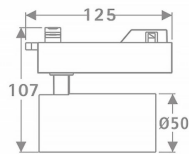

### Tube

Lavov Tracklight from the family Tube with a power of 10W and an optic of 36degrees with a total lumen output of 600 lm and an efficiency of 60 lm/W. CCT 3000 Kelvin. Made in Die cast aluminium and finished in Black colour.ON-OFF driver.

### Product

<b>Real power (W)</b>	<b>10</b>
<b>Real luminous flux (Lm)</b>	<b>600</b>
<b>Luminous efficiency (Lm/W)</b>	<b>60</b>
<b>Beam angle (°)</b>	<b>36</b>
<b>Life time (h)</b>	<b>50000h L80B10</b>
<b>IP</b>	<b>20</b>
<b>Electrical class insulation</b>	<b>Class I</b>
<b>Operating temperature</b>	<b>15</b>
<b>Colour</b>	<b>Black</b>
<b>Chip Brand</b>	<b>Philip</b>
<b>Control gear included</b>	<b>yes</b>
<b>Control gear</b>	<b>ON-OFF</b>
<b>Colour temperature (K)</b>	<b>3000</b>
<b>Colour consistency (SDCM)</b>	<b>SDCM&lt;3</b>
<b>CRI</b>	<b>80</b>