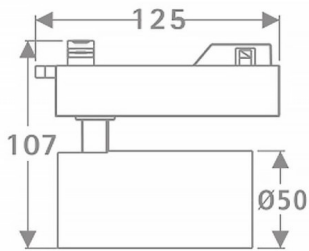

Tube

Lavov Tracklight from the family Tube with a power of 10W and an optic of 36degrees with a total lumen output of 600 lm and an efficiency of 60 lm/W. CCT 3000 Kelvin. Made in Die cast aluminium and finished in Black colour.ON-OFF driver.

Scheme

Item code	86.T005.1331.02
Product type	Indoor
Category	Tracklights
Family	Tube & Zoom Tube
Subfamily	Tube
Pictograms	

Product	
Real power (W)	10
Real luminous flux (Lm)	600
Luminous efficiency (Lm/W)	60
Beam angle (°)	36
Life time (h)	50000h L80B10
IP	20
Electrical class insulation	Class I
Operating temperature	15
Colour	Black
Chip Brand	Philip
Control gear included	yes
Control gear	ON-OFF
Light source	LED
Type of LED	COB
Colour temperature (K)	3000
Colour consistency (SDCM)	SDCM3
CRI	80