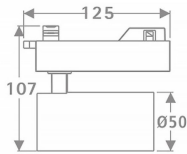

Tube

Lavov Tracklight from the family Tube with a power of 10W and an optic of 36degrees with a total lumen output of 600 lm and an efficiency of 60 lm/W. CCT 3000 Kelvin. Made in Die cast aluminium and finished in Black colour.ON-OFF driver.

Item code	86.T005.1331.02
Product type	Indoor
Category	Tracklights
Family	Tube & Zoom Tube
Subfamily	Tube
Pictograms	

Scheme

Product

Real power (W)	10
Real luminous flux (Lm)	600
Luminous efficiency (Lm/W)	60
Beam angle (°)	36
Life time (h)	50000h L80B10
IP	20
Electrical class insulation	Class I
Operating temperature	15
Colour	Black
Chip Brand	Philip
Control gear included	yes
Control gear	ON-OFF
Colour temperature (K)	3000
Colour consistency (SDCM)	SDCM<3
CRI	80