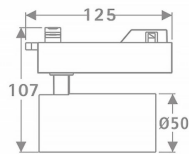

Tube

Lavov Tracklight from the family Tube with a power of 10W and an optic of 36degrees with a total lumen output of 600 lm and an efficiency of 60 lm/W. CCT 3000 Kelvin. Made in Die cast aluminium and finished in Black colour.ON-OFF driver.

Item code	86.T005.1331.02
Product type	Indoor
Category	Tracklights
Family	Tube & Zoom Tube
Subfamily	Tube

Pictograms

Scheme

Product

Real power (W)	10
Real luminous flux (Lm)	600
Luminous efficiency (Lm/W)	60
Beam angle (°)	36
Life time (h)	50000h L80B10
IP	20
Electrical class insulation	Class I
Operating temperature	15
Colour	Black
Chip Brand	Philip
Control gear included	yes
Control gear	ON-OFF
Colour temperature (K)	3000
Colour consistency (SDCM)	SDCM<3
CRI	80