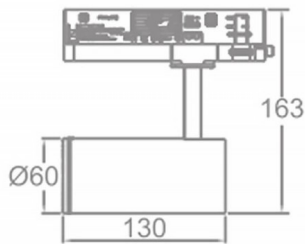

Zoom Tube

Lavov Tracklight from the family Zoom Tube with a power of 10W and an optic of 20-50degrees with a total lumen output of 700 lm and an efficiency of 70 lm/W. CCT 3000 Kelvin. Made in Die cast aluminium and finished in White colour.ON-OFF driver.

Scheme

Item code	86.T005.13Z1.01
Product type	Indoor
Category	Tracklights
Family	Tube & Zoom Tube
Subfamily	Zoom Tube
Pictograms	

Product	
Real power (W)	10
Real luminous flux (Lm)	700
Luminous efficiency (Lm/W)	70
Beam angle (°)	20-50
Life time (h)	50000h L80B10
IP	20
Electrical class insulation	Class I
Operating temperature	15
Colour	White
Chip Brand	Philip
Control gear included	yes
Control gear	ON-OFF
Light source	LED
Type of LED	COB
Colour temperature (K)	3000
Colour consistency (SDCM)	SDCM3
CRI	80