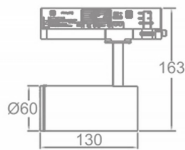

Zoom Tube

Lavov Tracklight from the family Zoom Tube with a power of 10W and an optic of 20-50degrees with a total lumen output of 700 lm and an efficiency of 70 lm/W. CCT 3000 Kelvin. Made in Die cast aluminium and finished in White colour.ON-OFF driver.

Item code	86.T005.13Z1.01
Product type	Indoor
Category	Tracklights
Family	Tube & Zoom Tube
Subfamily	Zoom Tube
Pictograms	

Scheme

Product	
Real power (W)	10
Real luminous flux (Lm)	700
Luminous efficiency (Lm/W)	70
Beam angle (°)	20-50
Life time (h)	50000h L80B10
IP	20
Electrical class insulation	Class I
Operating temperature	15
Colour	White
Chip Brand	Philip
Control gear included	yes
Control gear	ON-OFF
Colour temperature (K)	3000
Colour consistency (SDCM)	SDCM<3
CRI	80