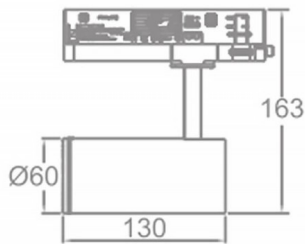

Zoom Tube

Lavov Tracklight from the family Zoom Tube with a power of 10W and an optic of 20-50degrees with a total lumen output of 700 lm and an efficiency of 70 lm/W. CCT 3000 Kelvin. Made in Die cast aluminium and finished in White colour.ON-OFF driver.

Scheme

Item code	86.T005.13Z1.01
Product type	Indoor
Category	Tracklights
Family	Tube & Zoom Tube
Subfamily	Zoom Tube
Pictograms	

Product	
Real power (W)	10
Real luminous flux (Lm)	700
Luminous efficiency (Lm/W)	70
Beam angle (º)	20-50
Life time (h)	50000h L80B10
IP	20
Electrical class insulation	Class I
Operating temperature	15
Colour	White
Chip Brand	Philip
Control gear included	yes
Control gear	ON-OFF
Colour temperature (K)	3000
Colour consistency (SDCM)	SDCM<3
CRI	80