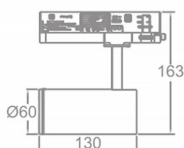

Item code 86.T005.13Z1.01

Product type Indoor

Category Tracklights

Family Tube & Zoom Tube

Subfamily Zoom Tube

Pictograms

Scheme

Product

Real power (W) 10

Real luminous flux (Lm) 700

Luminous efficiency (Lm/W) 70

Beam angle (°) 20-50

Life time (h) 50000h L80B10

IP 20

Electrical class insulation Class I

Operating temperature 15