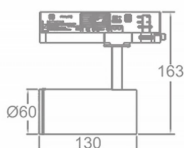

Scheme

Product

Real power (W) 10

Real luminous flux (Lm) 700

Luminous efficiency (Lm/W) 70

Beam angle (°) 20-50

Life time (h) 50000h L80B10

IP 20

Electrical class insulation Class I

Operating temperature 15

Colour Black

Chip Brand Philip

Control gear included yes

Control gear ON-OFF

Colour temperature (K) 3000

Colour consistency (SDCM) SDCM<3

CRI 80