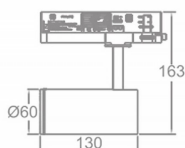

Item code 86.T005.13Z1.02

Product type Indoor

Category Tracklights

Family Tube & Zoom Tube

Subfamily Zoom Tube

Pictograms

Scheme

Product

Real power (W) 10

Real luminous flux (Lm) 700

Luminous efficiency (Lm/W) 70

Beam angle (°) 20-50

Life time (h) 50000h L80B10

IP 20

Electrical class insulation Class I

Operating temperature 15