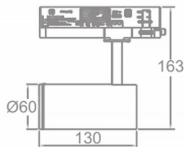

Zoom Tube

Lavov Tracklight from the family Zoom Tube with a power of 10W and an optic of 20-50degrees with a total lumen output of 700 lm and an efficiency of 70 lm/W. CCT 3000 Kelvin. Made in Die cast aluminium and finished in Black colour.ON-OFF driver.

Item code	86.T005.13Z1.02
Product type	Indoor
Category	Tracklights
Family	Tube & Zoom Tube
Subfamily	Zoom Tube
Pictograms	

Scheme

Product	
Real power (W)	10
Real luminous flux (Lm)	700
Luminous efficiency (Lm/W)	70
Beam angle (°)	20-50
Life time (h)	50000h L80B10
IP	20
Electrical class insulation	Class I
Operating temperature	15
Colour	Black
Chip Brand	Philip
Control gear included	yes
Control gear	ON-OFF
Colour temperature (K)	3000
Colour consistency (SDCM)	SDCM<3
CRI	80