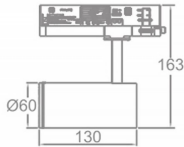

Zoom Tube

Lavov Tracklight from the family Zoom Tube with a power of 10W and an optic of 20-50degrees with a total lumen output of 700 lm and an efficiency of 70 lm/W. CCT 3000 Kelvin. Made in Die cast aluminium and finished in Black colour.ON-OFF driver.

Item code	86.T005.13Z1.02
Product type	Indoor
Category	Tracklights
Family	Tube & Zoom Tube
Subfamily	Zoom Tube
Pictograms	

Scheme

Product	
Real power (W)	10
Real luminous flux (Lm)	700
Luminous efficiency (Lm/W)	70
Beam angle (°)	20-50
Life time (h)	50000h L80B10
IP	20
Electrical class insulation	Class I
Operating temperature	15
Colour	Black
Chip Brand	Philip
Control gear included	yes
Control gear	ON-OFF
Colour temperature (K)	3000
Colour consistency (SDCM)	SDCM<3
CRI	80