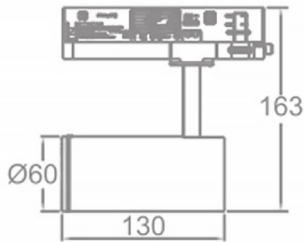

### Zoom Tube

Lavov Tracklight from the family Zoom Tube with a power of 10W and an optic of 20-50degrees with a total lumen output of 700 lm and an efficiency of 70 lm/W. CCT 3000 Kelvin. Made in Die cast aluminium and finished in Black colour.ON-OFF driver.

### Scheme

Item code	86.T005.13Z1.02
Product type	Indoor
Category	Tracklights
Family	Tube & Zoom Tube
Subfamily	Zoom Tube
Pictograms	

Product	
Real power (W)	10
Real luminous flux (Lm)	700
Luminous efficiency (Lm/W)	70
Beam angle (&ordm;)	20-50
Life time (h)	50000h L80B10
IP	20
Electrical class insulation	Class I
Operating temperature	15
Colour	Black
Chip Brand	Philip
Control gear included	yes
Control gear	ON-OFF
Colour temperature (K)	3000
Colour consistency (SDCM)	SDCM<3
CRI	80