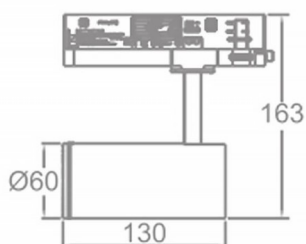

Zoom Tube

Lavov Tracklight from the family Zoom Tube with a power of 10W and an optic of 20-50degrees with a total lumen output of 700 lm and an efficiency of 70 lm/W. CCT 3000 Kelvin. Made in Die cast aluminium and finished in Black colour.ON-OFF driver.

Scheme

Item code	86.T005.13Z1.02
Product type	Indoor
Category	Tracklights
Family	Tube & Zoom Tube
Subfamily	Zoom Tube
Pictograms	

Product	
Real power (W)	10
Real luminous flux (Lm)	700
Luminous efficiency (Lm/W)	70
Beam angle (°)	20-50
Life time (h)	50000h L80B10
IP	20
Electrical class insulation	Class I
Operating temperature	15
Colour	Black
Chip Brand	Philip
Control gear included	yes
Control gear	ON-OFF
Light source	LED
Type of LED	COB
Colour temperature (K)	3000
Colour consistency (SDCM)	SDCM3
CRI	80