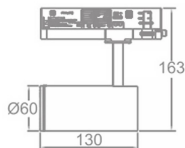

### Zoom Tube

Lavov Tracklight from the family Zoom Tube with a power of 10W and an optic of 20-50degrees with a total lumen output of 700 lm and an efficiency of 70 lm/W. CCT 3000 Kelvin. Made in Die cast aluminium and finished in White colour.DALI driver.

<b>Item code</b>	<b>86.T005.13Z3.01</b>
<b>Product type</b>	<b>Indoor</b>
<b>Category</b>	<b>Tracklights</b>
<b>Family</b>	<b>Tube &amp; Zoom Tube</b>
<b>Subfamily</b>	<b>Zoom Tube</b>
<b>Pictograms</b>	

### Scheme

<b>Product</b>	
<b>Real power (W)</b>	<b>10</b>
<b>Real luminous flux (Lm)</b>	<b>700</b>
<b>Luminous efficiency (Lm/W)</b>	<b>70</b>
<b>Beam angle (°)</b>	<b>20-50</b>
<b>Life time (h)</b>	<b>50000h L80B10</b>
<b>IP</b>	<b>20</b>
<b>Electrical class insulation</b>	<b>Class I</b>
<b>Operating temperature</b>	<b>15</b>
<b>Colour</b>	<b>White</b>
<b>Chip Brand</b>	<b>Philip</b>
<b>Control gear included</b>	<b>yes</b>
<b>Control gear</b>	<b>DALI</b>
<b>Colour temperature (K)</b>	<b>3000</b>
<b>Colour consistency (SDCM)</b>	<b>SDCM&lt;3</b>
<b>CRI</b>	<b>80</b>