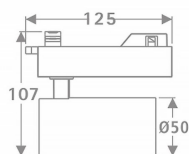

Tube

Lavov Tracklight from the family Tube with a power of 10W and an optic of 16degrees with a total lumen output of 600 lm and an efficiency of 60 lm/W. CCT 4000 Kelvin. Made in Die cast aluminium and finished in White colour.ON-OFF driver.

Item code	86.T005.1411.01
Product type	Indoor
Category	Tracklights
Family	Tube & Zoom Tube
Subfamily	Tube

Pictograms

Scheme

Product

Real power (W)	10
Real luminous flux (Lm)	600
Luminous efficiency (Lm/W)	60
Beam angle (°)	16
Life time (h)	50000h L80B10
IP	20
Electrical class insulation	Class I
Operating temperature	15
Colour	White
Chip Brand	Philip
Control gear included	yes
Control gear	ON-OFF
Colour temperature (K)	4000
Colour consistency (SDCM)	SDCM<3
CRI	80