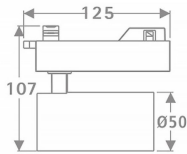

Tube

Lavov Tracklight from the family Tube with a power of 10W and an optic of 16degrees with a total lumen output of 600 lm and an efficiency of 60 lm/W. CCT 4000 Kelvin. Made in Die cast aluminium and finished in White colour.ON-OFF driver.

Item code	86.T005.1411.01
Product type	Indoor
Category	Tracklights
Family	Tube & Zoom Tube
Subfamily	Tube
Pictograms	

Scheme

Product

Real power (W)	10
Real luminous flux (Lm)	600
Luminous efficiency (Lm/W)	60
Beam angle (°)	16
Life time (h)	50000h L80B10
IP	20
Electrical class insulation	Class I
Operating temperature	15
Colour	White
Chip Brand	Philip
Control gear included	yes
Control gear	ON-OFF
Colour temperature (K)	4000
Colour consistency (SDCM)	SDCM<3
CRI	80