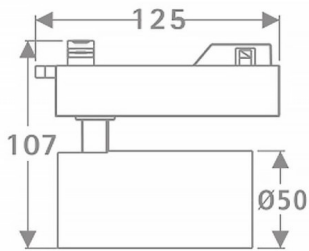

Tube

Lavov Tracklight from the family Tube with a power of 10W and an optic of 16degrees with a total lumen output of 600 lm and an efficiency of 60 lm/W. CCT 4000 Kelvin. Made in Die cast aluminium and finished in White colour.ON-OFF driver.

Scheme

Item code	86.T005.1411.01
Product type	Indoor
Category	Tracklights
Family	Tube & Zoom Tube
Subfamily	Tube
Pictograms	

Product	
Real power (W)	10
Real luminous flux (Lm)	600
Luminous efficiency (Lm/W)	60
Beam angle (º)	16
Life time (h)	50000h L80B10
IP	20
Electrical class insulation	Class I
Operating temperature	15
Colour	White
Chip Brand	Philip
Control gear included	yes
Control gear	ON-OFF
Colour temperature (K)	4000
Colour consistency (SDCM)	SDCM<3
CRI	80