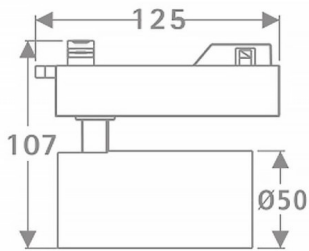

Tube

Lavov Tracklight from the family Tube with a power of 10W and an optic of 16degrees with a total lumen output of 600 lm and an efficiency of 60 lm/W. CCT 4000 Kelvin. Made in Die cast aluminium and finished in White colour.ON-OFF driver.

Scheme

Item code	86.T005.1411.01
Product type	Indoor
Category	Tracklights
Family	Tube & Zoom Tube
Subfamily	Tube
Pictograms	

Product	
Real power (W)	10
Real luminous flux (Lm)	600
Luminous efficiency (Lm/W)	60
Beam angle (°)	16
Life time (h)	50000h L80B10
IP	20
Electrical class insulation	Class I
Operating temperature	15
Colour	White
Chip Brand	Philip
Control gear included	yes
Control gear	ON-OFF
Light source	LED
Type of LED	COB
Colour temperature (K)	4000
Colour consistency (SDCM)	SDCM3
CRI	80