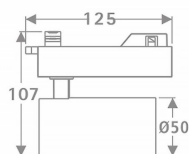

Scheme

Product

Real power (W) 10

Real luminous flux (Lm) 600

Luminous efficiency (Lm/W) 60

Beam angle (°) 16

Life time (h) 50000h L80B10

IP 20

Electrical class insulation Class I

Operating temperature 15

Colour Black

Chip Brand Philip

Control gear included yes

Control gear ON-OFF

Colour temperature (K) 4000

Colour consistency (SDCM) SDCM<3

CRI 80