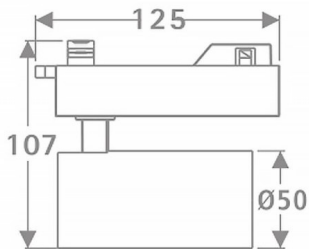

Tube

Lavov Tracklight from the family Tube with a power of 10W and an optic of 16degrees with a total lumen output of 600 lm and an efficiency of 60 lm/W. CCT 4000 Kelvin. Made in Die cast aluminium and finished in Black colour.ON-OFF driver.

Scheme

Item code	86.T005.1411.02
Product type	Indoor
Category	Tracklights
Family	Tube & Zoom Tube
Subfamily	Tube
Pictograms	

Product	
Real power (W)	10
Real luminous flux (Lm)	600
Luminous efficiency (Lm/W)	60
Beam angle (º)	16
Life time (h)	50000h L80B10
IP	20
Electrical class insulation	Class I
Operating temperature	15
Colour	Black
Chip Brand	Philip
Control gear included	yes
Control gear	ON-OFF
Colour temperature (K)	4000
Colour consistency (SDCM)	SDCM<3
CRI	80