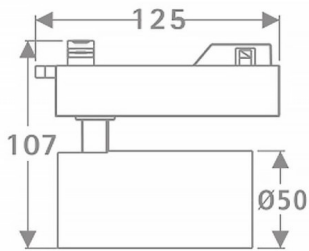

Tube

Lavov Tracklight from the family Tube with a power of 10W and an optic of 16degrees with a total lumen output of 600 lm and an efficiency of 60 lm/W. CCT 4000 Kelvin. Made in Die cast aluminium and finished in Black colour.ON-OFF driver.

Scheme

Item code	86.T005.1411.02
Product type	Indoor
Category	Tracklights
Family	Tube & Zoom Tube
Subfamily	Tube
Pictograms	

Product	
Real power (W)	10
Real luminous flux (Lm)	600
Luminous efficiency (Lm/W)	60
Beam angle (°)	16
Life time (h)	50000h L80B10
IP	20
Electrical class insulation	Class I
Operating temperature	15
Colour	Black
Chip Brand	Philip
Control gear included	yes
Control gear	ON-OFF
Light source	LED
Type of LED	COB
Colour temperature (K)	4000
Colour consistency (SDCM)	SDCM3
CRI	80