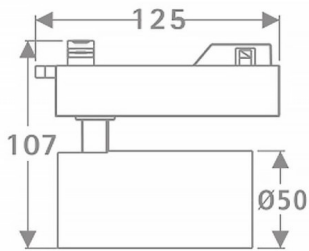

### Tube

Lavov Tracklight from the family Tube with a power of 10W and an optic of 16degrees with a total lumen output of 600 lm and an efficiency of 60 lm/W. CCT 4000 Kelvin. Made in Die cast aluminium and finished in Black colour.ON-OFF driver.

### Scheme

Item code	86.T005.1411.02
Product type	Indoor
Category	Tracklights
Family	Tube & Zoom Tube
Subfamily	Tube
Pictograms	

Product	
Real power (W)	10
Real luminous flux (Lm)	600
Luminous efficiency (Lm/W)	60
Beam angle (&ordm;)	16
Life time (h)	50000h L80B10
IP	20
Electrical class insulation	Class I
Operating temperature	15
Colour	Black
Chip Brand	Philip
Control gear included	yes
Control gear	ON-OFF
Colour temperature (K)	4000
Colour consistency (SDCM)	SDCM<3
CRI	80