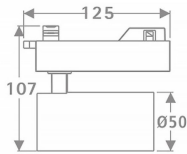

Tube

Lavov Tracklight from the family Tube with a power of 10W and an optic of 16degrees with a total lumen output of 600 lm and an efficiency of 60 lm/W. CCT 4000 Kelvin. Made in Die cast aluminium and finished in Black colour.ON-OFF driver.

Item code	86.T005.1411.02
Product type	Indoor
Category	Tracklights
Family	Tube & Zoom Tube
Subfamily	Tube
Pictograms	

Scheme

Product

Real power (W)	10
Real luminous flux (Lm)	600
Luminous efficiency (Lm/W)	60
Beam angle (°)	16
Life time (h)	50000h L80B10
IP	20
Electrical class insulation	Class I
Operating temperature	15
Colour	Black
Chip Brand	Philip
Control gear included	yes
Control gear	ON-OFF
Colour temperature (K)	4000
Colour consistency (SDCM)	SDCM<3
CRI	80