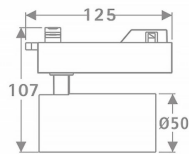

Tube

Lavov Tracklight from the family Tube with a power of 10W and an optic of 26degrees with a total lumen output of 600 lm and an efficiency of 60 lm/W. CCT 4000 Kelvin. Made in Die cast aluminium and finished in White colour.ON-OFF driver.

Item code	86.T005.1421.01
Product type	Indoor
Category	Tracklights
Family	Tube & Zoom Tube
Subfamily	Tube

Pictograms

Scheme

Product

Real power (W)	10
Real luminous flux (Lm)	600
Luminous efficiency (Lm/W)	60
Beam angle (°)	26
Life time (h)	50000h L80B10
IP	20
Electrical class insulation	Class I
Operating temperature	15
Colour	White
Chip Brand	Philip
Control gear included	yes
Control gear	ON-OFF
Colour temperature (K)	4000
Colour consistency (SDCM)	SDCM<3
CRI	80