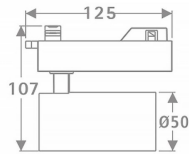

Tube

Lavov Tracklight from the family Tube with a power of 10W and an optic of 26degrees with a total lumen output of 600 lm and an efficiency of 60 lm/W. CCT 4000 Kelvin. Made in Die cast aluminium and finished in White colour.ON-OFF driver.

Item code	86.T005.1421.01
Product type	Indoor
Category	Tracklights
Family	Tube & Zoom Tube
Subfamily	Tube
Pictograms	

Scheme

Product	
Real power (W)	10
Real luminous flux (Lm)	600
Luminous efficiency (Lm/W)	60
Beam angle (°)	26
Life time (h)	50000h L80B10
IP	20
Electrical class insulation	Class I
Operating temperature	15
Colour	White
Chip Brand	Philip
Control gear included	yes
Control gear	ON-OFF
Colour temperature (K)	4000
Colour consistency (SDCM)	SDCM<3
CRI	80