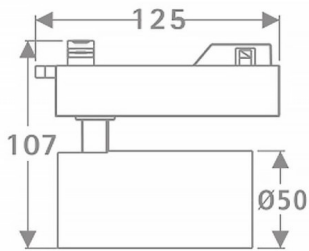

Tube

Lavov Tracklight from the family Tube with a power of 10W and an optic of 26degrees with a total lumen output of 600 lm and an efficiency of 60 lm/W. CCT 4000 Kelvin. Made in Die cast aluminium and finished in White colour.ON-OFF driver.

Scheme

Item code	86.T005.1421.01
Product type	Indoor
Category	Tracklights
Family	Tube & Zoom Tube
Subfamily	Tube
Pictograms	

Product	
Real power (W)	10
Real luminous flux (Lm)	600
Luminous efficiency (Lm/W)	60
Beam angle (°)	26
Life time (h)	50000h L80B10
IP	20
Electrical class insulation	Class I
Operating temperature	15
Colour	White
Chip Brand	Philip
Control gear included	yes
Control gear	ON-OFF
Light source	LED
Type of LED	COB
Colour temperature (K)	4000
Colour consistency (SDCM)	SDCM3
CRI	80