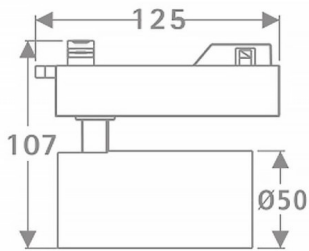

### Tube

Lavov Tracklight from the family Tube with a power of 10W and an optic of 26degrees with a total lumen output of 600 lm and an efficiency of 60 lm/W. CCT 4000 Kelvin. Made in Die cast aluminium and finished in White colour.ON-OFF driver.

### Scheme

Item code	86.T005.1421.01
Product type	Indoor
Category	Tracklights
Family	Tube & Zoom Tube
Subfamily	Tube
Pictograms	

Product	
Real power (W)	10
Real luminous flux (Lm)	600
Luminous efficiency (Lm/W)	60
Beam angle (&ordm;)	26
Life time (h)	50000h L80B10
IP	20
Electrical class insulation	Class I
Operating temperature	15
Colour	White
Chip Brand	Philip
Control gear included	yes
Control gear	ON-OFF
Colour temperature (K)	4000
Colour consistency (SDCM)	SDCM<3
CRI	80