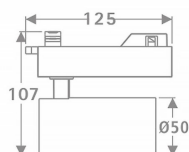

Tube

Lavov Tracklight from the family Tube with a power of 10W and an optic of 26degrees with a total lumen output of 600 lm and an efficiency of 60 lm/W. CCT 4000 Kelvin. Made in Die cast aluminium and finished in Black colour.ON-OFF driver.

Item code	86.T005.1421.02
Product type	Indoor
Category	Tracklights
Family	Tube & Zoom Tube
Subfamily	Tube

Pictograms

Scheme

Product

Real power (W)	10
Real luminous flux (Lm)	600
Luminous efficiency (Lm/W)	60
Beam angle (°)	26
Life time (h)	50000h L80B10
IP	20
Electrical class insulation	Class I
Operating temperature	15
Colour	Black
Chip Brand	Philip
Control gear included	yes
Control gear	ON-OFF
Colour temperature (K)	4000
Colour consistency (SDCM)	SDCM<3
CRI	80