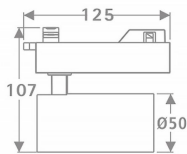

Tube

Lavov Tracklight from the family Tube with a power of 10W and an optic of 26degrees with a total lumen output of 600 lm and an efficiency of 60 lm/W. CCT 4000 Kelvin. Made in Die cast aluminium and finished in Black colour.ON-OFF driver.

Item code	86.T005.1421.02
Product type	Indoor
Category	Tracklights
Family	Tube & Zoom Tube
Subfamily	Tube

Pictograms

Scheme

Product

Real power (W)	10
Real luminous flux (Lm)	600
Luminous efficiency (Lm/W)	60
Beam angle (°)	26
Life time (h)	50000h L80B10
IP	20
Electrical class insulation	Class I
Operating temperature	15
Colour	Black
Chip Brand	Philip
Control gear included	yes
Control gear	ON-OFF
Colour temperature (K)	4000
Colour consistency (SDCM)	SDCM<3
CRI	80