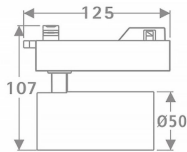

Tube

Lavov Tracklight from the family Tube with a power of 10W and an optic of 26degrees with a total lumen output of 600 lm and an efficiency of 60 lm/W. CCT 4000 Kelvin. Made in Die cast aluminium and finished in Black colour.ON-OFF driver.

Item code	86.T005.1421.02
Product type	Indoor
Category	Tracklights
Family	Tube & Zoom Tube
Subfamily	Tube

Pictograms

Scheme

Product

Real power (W)	10
Real luminous flux (Lm)	600
Luminous efficiency (Lm/W)	60
Beam angle (°)	26
Life time (h)	50000h L80B10
IP	20
Electrical class insulation	Class I
Operating temperature	15
Colour	Black
Chip Brand	Philip
Control gear included	yes
Control gear	ON-OFF
Colour temperature (K)	4000
Colour consistency (SDCM)	SDCM<3
CRI	80