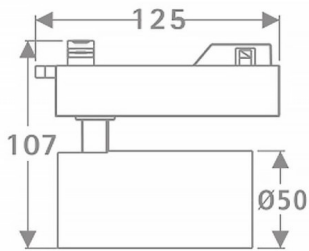

Tube

Lavov Tracklight from the family Tube with a power of 10W and an optic of 26degrees with a total lumen output of 600 lm and an efficiency of 60 lm/W. CCT 4000 Kelvin. Made in Die cast aluminium and finished in Black colour.ON-OFF driver.

Scheme

Item code	86.T005.1421.02
Product type	Indoor
Category	Tracklights
Family	Tube & Zoom Tube
Subfamily	Tube
Pictograms	

Product	
Real power (W)	10
Real luminous flux (Lm)	600
Luminous efficiency (Lm/W)	60
Beam angle (°)	26
Life time (h)	50000h L80B10
IP	20
Electrical class insulation	Class I
Operating temperature	15
Colour	Black
Chip Brand	Philip
Control gear included	yes
Control gear	ON-OFF
Light source	LED
Type of LED	COB
Colour temperature (K)	4000
Colour consistency (SDCM)	SDCM3
CRI	80