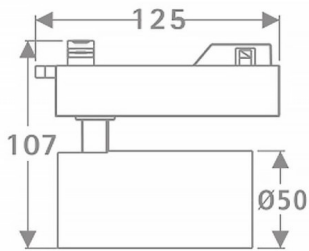

Tube

Lavov Tracklight from the family Tube with a power of 10W and an optic of 36degrees with a total lumen output of 600 lm and an efficiency of 60 lm/W. CCT 4000 Kelvin. Made in Die cast aluminium and finished in White colour.ON-OFF driver.

Scheme

Item code	86.T005.1431.01
Product type	Indoor
Category	Tracklights
Family	Tube & Zoom Tube
Subfamily	Tube
Pictograms	

Product	
Real power (W)	10
Real luminous flux (Lm)	600
Luminous efficiency (Lm/W)	60
Beam angle (°)	36
Life time (h)	50000h L80B10
IP	20
Electrical class insulation	Class I
Operating temperature	15
Colour	White
Chip Brand	Philip
Control gear included	yes
Control gear	ON-OFF
Light source	LED
Type of LED	COB
Colour temperature (K)	4000
Colour consistency (SDCM)	SDCM3
CRI	80