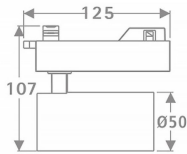

### Tube

Lavov Tracklight from the family Tube with a power of 10W and an optic of 36degrees with a total lumen output of 600 lm and an efficiency of 60 lm/W. CCT 4000 Kelvin. Made in Die cast aluminium and finished in White colour.ON-OFF driver.

### Scheme

<b>Product</b>	
<b>Real power (W)</b>	<b>10</b>
<b>Real luminous flux (Lm)</b>	<b>600</b>
<b>Luminous efficiency (Lm/W)</b>	<b>60</b>
<b>Beam angle (°)</b>	<b>36</b>
<b>Life time (h)</b>	<b>50000h L80B10</b>
<b>IP</b>	<b>20</b>
<b>Electrical class insulation</b>	<b>Class I</b>
<b>Operating temperature</b>	<b>15</b>
<b>Colour</b>	<b>White</b>
<b>Chip Brand</b>	<b>Philip</b>
<b>Control gear included</b>	<b>yes</b>
<b>Control gear</b>	<b>ON-OFF</b>
<b>Colour temperature (K)</b>	<b>4000</b>
<b>Colour consistency (SDCM)</b>	<b>SDCM&lt;3</b>
<b>CRI</b>	<b>80</b>