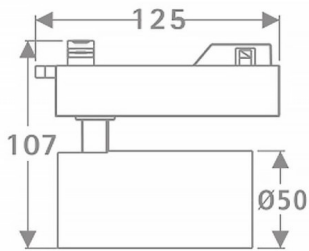

Tube

Lavov Tracklight from the family Tube with a power of 10W and an optic of 36degrees with a total lumen output of 600 lm and an efficiency of 60 lm/W. CCT 4000 Kelvin. Made in Die cast aluminium and finished in White colour.ON-OFF driver.

Scheme

Item code	86.T005.1431.01
Product type	Indoor
Category	Tracklights
Family	Tube & Zoom Tube
Subfamily	Tube
Pictograms	

Product	
Real power (W)	10
Real luminous flux (Lm)	600
Luminous efficiency (Lm/W)	60
Beam angle (º)	36
Life time (h)	50000h L80B10
IP	20
Electrical class insulation	Class I
Operating temperature	15
Colour	White
Chip Brand	Philip
Control gear included	yes
Control gear	ON-OFF
Colour temperature (K)	4000
Colour consistency (SDCM)	SDCM<3
CRI	80