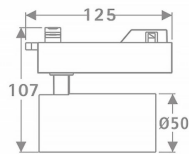

Tube

Lavov Tracklight from the family Tube with a power of 10W and an optic of 36degrees with a total lumen output of 600 lm and an efficiency of 60 lm/W. CCT 4000 Kelvin. Made in Die cast aluminium and finished in White colour.ON-OFF driver.

Item code	86.T005.1431.01
Product type	Indoor
Category	Tracklights
Family	Tube & Zoom Tube
Subfamily	Tube

Pictograms

Scheme

Product

Real power (W)	10
Real luminous flux (Lm)	600
Luminous efficiency (Lm/W)	60
Beam angle (°)	36
Life time (h)	50000h L80B10
IP	20
Electrical class insulation	Class I
Operating temperature	15
Colour	White
Chip Brand	Philip
Control gear included	yes
Control gear	ON-OFF
Colour temperature (K)	4000
Colour consistency (SDCM)	SDCM<3
CRI	80