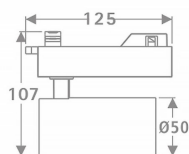

Tube

Lavov Tracklight from the family Tube with a power of 10W and an optic of 36degrees with a total lumen output of 600 lm and an efficiency of 60 lm/W. CCT 4000 Kelvin. Made in Die cast aluminium and finished in White colour.ON-OFF driver.

Item code	86.T005.1431.01
Product type	Indoor
Category	Tracklights
Family	Tube & Zoom Tube
Subfamily	Tube
Pictograms	

Scheme

Product

Real power (W)	10
Real luminous flux (Lm)	600
Luminous efficiency (Lm/W)	60
Beam angle (°)	36
Life time (h)	50000h L80B10
IP	20
Electrical class insulation	Class I
Operating temperature	15
Colour	White
Chip Brand	Philip
Control gear included	yes
Control gear	ON-OFF
Colour temperature (K)	4000
Colour consistency (SDCM)	SDCM<3
CRI	80