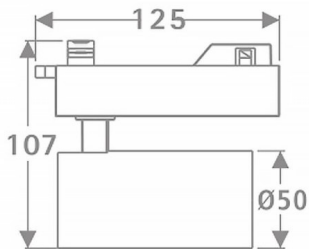

Tube

Lavov Tracklight from the family Tube with a power of 10W and an optic of 36degrees with a total lumen output of 600 lm and an efficiency of 60 lm/W. CCT 4000 Kelvin. Made in Die cast aluminium and finished in Black colour.ON-OFF driver.

Scheme

Item code	86.T005.1431.02
Product type	Indoor
Category	Tracklights
Family	Tube & Zoom Tube
Subfamily	Tube
Pictograms	

Product	
Real power (W)	10
Real luminous flux (Lm)	600
Luminous efficiency (Lm/W)	60
Beam angle (º)	36
Life time (h)	50000h L80B10
IP	20
Electrical class insulation	Class I
Operating temperature	15
Colour	Black
Chip Brand	Philip
Control gear included	yes
Control gear	ON-OFF
Colour temperature (K)	4000
Colour consistency (SDCM)	SDCM<3
CRI	80