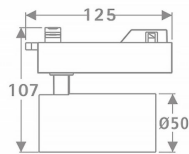

Tube

Lavov Tracklight from the family Tube with a power of 10W and an optic of 36degrees with a total lumen output of 600 lm and an efficiency of 60 lm/W. CCT 4000 Kelvin. Made in Die cast aluminium and finished in Black colour.ON-OFF driver.

Item code	86.T005.1431.02
Product type	Indoor
Category	Tracklights
Family	Tube & Zoom Tube
Subfamily	Tube
Pictograms	

Scheme

Product	
Real power (W)	10
Real luminous flux (Lm)	600
Luminous efficiency (Lm/W)	60
Beam angle (°)	36
Life time (h)	50000h L80B10
IP	20
Electrical class insulation	Class I
Operating temperature	15
Colour	Black
Chip Brand	Philip
Control gear included	yes
Control gear	ON-OFF
Colour temperature (K)	4000
Colour consistency (SDCM)	SDCM<3
CRI	80