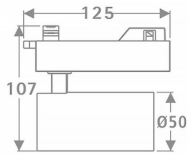

Tube

Lavov Tracklight from the family Tube with a power of 10W and an optic of 36degrees with a total lumen output of 600 lm and an efficiency of 60 lm/W. CCT 4000 Kelvin. Made in Die cast aluminium and finished in Black colour.ON-OFF driver.

Item code	86.T005.1431.02
Product type	Indoor
Category	Tracklights
Family	Tube & Zoom Tube
Subfamily	Tube
Pictograms	

Scheme

Product

Real power (W)	10
Real luminous flux (Lm)	600
Luminous efficiency (Lm/W)	60
Beam angle (°)	36
Life time (h)	50000h L80B10
IP	20
Electrical class insulation	Class I
Operating temperature	15
Colour	Black
Chip Brand	Philip
Control gear included	yes
Control gear	ON-OFF
Colour temperature (K)	4000
Colour consistency (SDCM)	SDCM<3
CRI	80