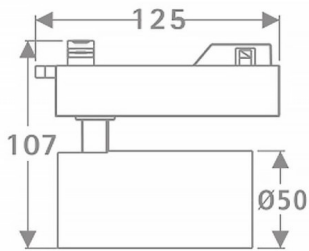

### Tube

Lavov Tracklight from the family Tube with a power of 10W and an optic of 36degrees with a total lumen output of 600 lm and an efficiency of 60 lm/W. CCT 4000 Kelvin. Made in Die cast aluminium and finished in Black colour.ON-OFF driver.

### Scheme

Item code	86.T005.1431.02
Product type	Indoor
Category	Tracklights
Family	Tube & Zoom Tube
Subfamily	Tube
Pictograms	

Product	
Real power (W)	10
Real luminous flux (Lm)	600
Luminous efficiency (Lm/W)	60
Beam angle (°)	36
Life time (h)	50000h L80B10
IP	20
Electrical class insulation	Class I
Operating temperature	15
Colour	Black
Chip Brand	Philip
Control gear included	yes
Control gear	ON-OFF
Light source	LED
Type of LED	COB
Colour temperature (K)	4000
Colour consistency (SDCM)	SDCM3
CRI	80