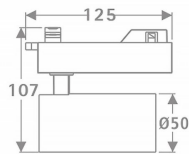

Tube

Lavov Tracklight from the family Tube with a power of 10W and an optic of 36degrees with a total lumen output of 600 lm and an efficiency of 60 lm/W. CCT 4000 Kelvin. Made in Die cast aluminium and finished in Black colour.ON-OFF driver.

Item code	86.T005.1431.02
Product type	Indoor
Category	Tracklights
Family	Tube & Zoom Tube
Subfamily	Tube

Pictograms

Scheme

Product

Real power (W)	10
Real luminous flux (Lm)	600
Luminous efficiency (Lm/W)	60
Beam angle (°)	36
Life time (h)	50000h L80B10
IP	20
Electrical class insulation	Class I
Operating temperature	15
Colour	Black
Chip Brand	Philip
Control gear included	yes
Control gear	ON-OFF
Colour temperature (K)	4000
Colour consistency (SDCM)	SDCM<3
CRI	80