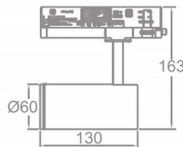

### Zoom Tube

Lavov Tracklight from the family Zoom Tube with a power of 10W and an optic of 20-50degrees with a total lumen output of 700 lm and an efficiency of 70 lm/W. CCT 4000 Kelvin. Made in Die cast aluminium and finished in White colour.ON-OFF driver.

<b>Item code</b>	<b>86.T005.14Z1.01</b>
<b>Product type</b>	<b>Indoor</b>
<b>Category</b>	<b>Tracklights</b>
<b>Family</b>	<b>Tube &amp; Zoom Tube</b>
<b>Subfamily</b>	<b>Zoom Tube</b>
<b>Pictograms</b>	

### Scheme

<b>Product</b>	
<b>Real power (W)</b>	<b>10</b>
<b>Real luminous flux (Lm)</b>	<b>700</b>
<b>Luminous efficiency (Lm/W)</b>	<b>70</b>
<b>Beam angle (°)</b>	<b>20-50</b>
<b>Life time (h)</b>	<b>50000h L80B10</b>
<b>IP</b>	<b>20</b>
<b>Electrical class insulation</b>	<b>Class I</b>
<b>Operating temperature</b>	<b>15</b>
<b>Colour</b>	<b>White</b>
<b>Chip Brand</b>	<b>Philip</b>
<b>Control gear included</b>	<b>yes</b>
<b>Control gear</b>	<b>ON-OFF</b>
<b>Colour temperature (K)</b>	<b>4000</b>
<b>Colour consistency (SDCM)</b>	<b>SDCM&lt;3</b>
<b>CRI</b>	<b>80</b>