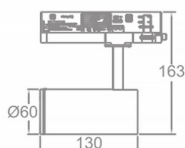

Item code 86.T005.14Z1.01

Product type Indoor

Category Tracklights

Family Tube & Zoom Tube

Subfamily Zoom Tube

Pictograms

Scheme

Product

Real power (W) 10

Real luminous flux (Lm) 700

Luminous efficiency (Lm/W) 70

Beam angle (°) 20-50

Life time (h) 50000h L80B10

IP 20

Electrical class insulation Class I

Operating temperature 15