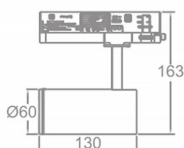

Item code 86.T005.14Z1.01

Product type Indoor

Category Tracklights

Family Tube & Zoom Tube

Subfamily Zoom Tube

Pictograms

Scheme

Product

Real power (W) 10

Real luminous flux (Lm) 700

Luminous efficiency (Lm/W) 70

Beam angle (°) 20-50

Life time (h) 50000h L80B10

IP 20

Electrical class insulation Class I

Operating temperature 15