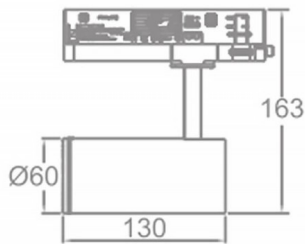

Zoom Tube

Lavov Tracklight from the family Zoom Tube with a power of 10W and an optic of 20-50degrees with a total lumen output of 700 lm and an efficiency of 70 lm/W. CCT 4000 Kelvin. Made in Die cast aluminium and finished in White colour.ON-OFF driver.

Scheme

Item code	86.T005.14Z1.01
Product type	Indoor
Category	Tracklights
Family	Tube & Zoom Tube
Subfamily	Zoom Tube
Pictograms	

Product	
Real power (W)	10
Real luminous flux (Lm)	700
Luminous efficiency (Lm/W)	70
Beam angle (°)	20-50
Life time (h)	50000h L80B10
IP	20
Electrical class insulation	Class I
Operating temperature	15
Colour	White
Chip Brand	Philip
Control gear included	yes
Control gear	ON-OFF
Light source	LED
Type of LED	COB
Colour temperature (K)	4000
Colour consistency (SDCM)	SDCM3
CRI	80