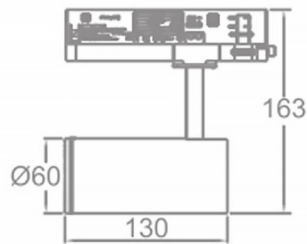

### Zoom Tube

Lavov Tracklight from the family Zoom Tube with a power of 10W and an optic of 20-50degrees with a total lumen output of 700 lm and an efficiency of 70 lm/W. CCT 4000 Kelvin. Made in Die cast aluminium and finished in White colour.ON-OFF driver.

Item code	86.T005.14Z1.01
Product type	Indoor
Category	Tracklights
Family	Tube & Zoom Tube
Subfamily	Zoom Tube
Pictograms	

### Scheme

Product	
Real power (W)	10
Real luminous flux (Lm)	700
Luminous efficiency (Lm/W)	70
Beam angle (&ordm;)	20-50
Life time (h)	50000h L80B10
IP	20
Electrical class insulation	Class I
Operating temperature	15
Colour	White
Chip Brand	Philip
Control gear included	yes
Control gear	ON-OFF
Colour temperature (K)	4000
Colour consistency (SDCM)	SDCM<3
CRI	80