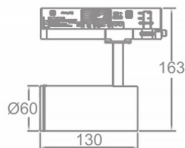

Zoom Tube

Lavov Tracklight from the family Zoom Tube with a power of 10W and an optic of 20-50degrees with a total lumen output of 700 lm and an efficiency of 70 lm/W. CCT 4000 Kelvin. Made in Die cast aluminium and finished in White colour.ON-OFF driver.

Item code	86.T005.14Z1.01
Product type	Indoor
Category	Tracklights
Family	Tube & Zoom Tube
Subfamily	Zoom Tube
Pictograms	

Scheme

Product	
Real power (W)	10
Real luminous flux (Lm)	700
Luminous efficiency (Lm/W)	70
Beam angle (°)	20-50
Life time (h)	50000h L80B10
IP	20
Electrical class insulation	Class I
Operating temperature	15
Colour	White
Chip Brand	Philip
Control gear included	yes
Control gear	ON-OFF
Colour temperature (K)	4000
Colour consistency (SDCM)	SDCM<3
CRI	80