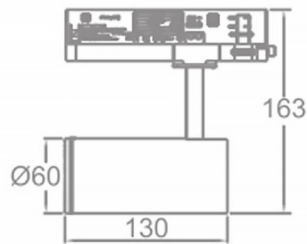

Zoom Tube

Lavov Tracklight from the family Zoom Tube with a power of 10W and an optic of 20-50degrees with a total lumen output of 700 lm and an efficiency of 70 lm/W. CCT 4000 Kelvin. Made in Die cast aluminium and finished in White colour.ON-OFF driver.

Item code	86.T005.14Z1.01
Product type	Indoor
Category	Tracklights
Family	Tube & Zoom Tube
Subfamily	Zoom Tube
Pictograms	

Scheme

Product	
Real power (W)	10
Real luminous flux (Lm)	700
Luminous efficiency (Lm/W)	70
Beam angle (º)	20-50
Life time (h)	50000h L80B10
IP	20
Electrical class insulation	Class I
Operating temperature	15
Colour	White
Chip Brand	Philip
Control gear included	yes
Control gear	ON-OFF
Colour temperature (K)	4000
Colour consistency (SDCM)	SDCM<3
CRI	80