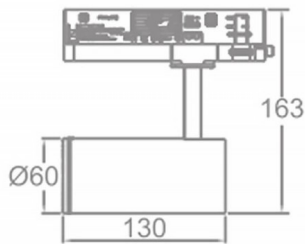

Zoom Tube

Lavov Tracklight from the family Zoom Tube with a power of 10W and an optic of 20-50degrees with a total lumen output of 700 lm and an efficiency of 70 lm/W. CCT 4000 Kelvin. Made in Die cast aluminium and finished in Black colour.ON-OFF driver.

Scheme

Item code	86.T005.14Z1.02
Product type	Indoor
Category	Tracklights
Family	Tube & Zoom Tube
Subfamily	Zoom Tube
Pictograms	

Product	
Real power (W)	10
Real luminous flux (Lm)	700
Luminous efficiency (Lm/W)	70
Beam angle (°)	20-50
Life time (h)	50000h L80B10
IP	20
Electrical class insulation	Class I
Operating temperature	15
Colour	Black
Chip Brand	Philip
Control gear included	yes
Control gear	ON-OFF
Light source	LED
Type of LED	COB
Colour temperature (K)	4000
Colour consistency (SDCM)	SDCM3
CRI	80