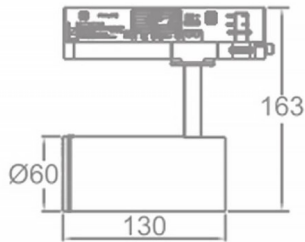

Zoom Tube

Lavov Tracklight from the family Zoom Tube with a power of 10W and an optic of 20-50degrees with a total lumen output of 700 lm and an efficiency of 70 lm/W. CCT 4000 Kelvin. Made in Die cast aluminium and finished in Black colour.ON-OFF driver.

Scheme

Item code	86.T005.14Z1.02
Product type	Indoor
Category	Tracklights
Family	Tube & Zoom Tube
Subfamily	Zoom Tube
Pictograms	

Product	
Real power (W)	10
Real luminous flux (Lm)	700
Luminous efficiency (Lm/W)	70
Beam angle (º)	20-50
Life time (h)	50000h L80B10
IP	20
Electrical class insulation	Class I
Operating temperature	15
Colour	Black
Chip Brand	Philip
Control gear included	yes
Control gear	ON-OFF
Colour temperature (K)	4000
Colour consistency (SDCM)	SDCM<3
CRI	80