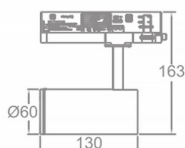

Scheme

Product

Real power (W) 10

Real luminous flux (Lm) 700

Luminous efficiency (Lm/W) 70

Beam angle (°) 20-50

Life time (h) 50000h L80B10

IP 20

Electrical class insulation Class I

Operating temperature 15

Colour Black

Chip Brand Philip

Control gear included yes

Control gear ON-OFF

Colour temperature (K) 4000

Colour consistency (SDCM) SDCM<3

CRI 80