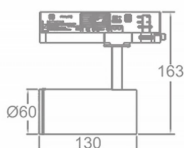

Scheme

Product

Real power (W) 10

Real luminous flux (Lm) 700

Luminous efficiency (Lm/W) 70

Beam angle (°) 20-50

Life time (h) 50000h L80B10

IP 20

Electrical class insulation Class I

Operating temperature 15

Colour Black

Chip Brand Philip

Control gear included yes

Control gear ON-OFF

Colour temperature (K) 4000

Colour consistency (SDCM) SDCM<3

CRI 80