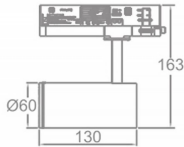

Zoom Tube

Lavov Tracklight from the family Zoom Tube with a power of 10W and an optic of 20-50degrees with a total lumen output of 700 lm and an efficiency of 70 lm/W. CCT 4000 Kelvin. Made in Die cast aluminium and finished in Black colour.ON-OFF driver.

Item code	86.T005.14Z1.02
Product type	Indoor
Category	Tracklights
Family	Tube & Zoom Tube
Subfamily	Zoom Tube
Pictograms	

Scheme

Product	
Real power (W)	10
Real luminous flux (Lm)	700
Luminous efficiency (Lm/W)	70
Beam angle (°)	20-50
Life time (h)	50000h L80B10
IP	20
Electrical class insulation	Class I
Operating temperature	15
Colour	Black
Chip Brand	Philip
Control gear included	yes
Control gear	ON-OFF
Colour temperature (K)	4000
Colour consistency (SDCM)	SDCM<3
CRI	80