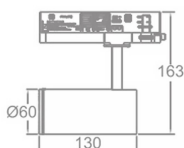

Scheme

Product

Real power (W) 10

Real luminous flux (Lm) 700

Luminous efficiency (Lm/W) 70

Beam angle (°) 20-50

Life time (h) 50000h L80B10

IP 20

Electrical class insulation Class I

Operating temperature 15

Colour White

Chip Brand Philip

Control gear included yes

Control gear DALI

Colour temperature (K) 4000

Colour consistency (SDCM) SDCM<3

CRI 80