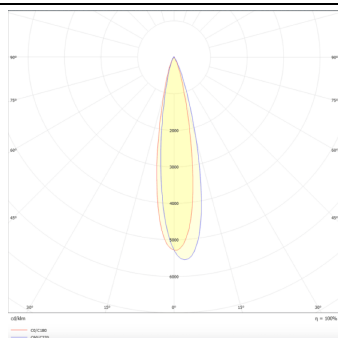

Tube

Lavov Tracklight from the family Tube with a power of 20W and an optic of 16degrees with a total lumen output of 1400 lm and an efficiency of 70 lm/W. CCT 3000 Kelvin. Made in Die cast aluminium and finished in White colour.ON-OFF driver.

Product

Real power (W) 20

Real luminous flux (Lm) 1400

Luminous efficiency (Lm/W) 70

Beam angle (°) 16

Life time (h) 50000h L80B10

IP 20

Electrical class insulation Class I