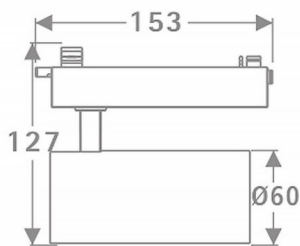

### Tube

Lavov Tracklight from the family Tube with a power of 20W and an optic of 16degrees with a total lumen output of 1400 lm and an efficiency of 70 lm/W. CCT 3000 Kelvin. Made in Die cast aluminium and finished in White colour.ON-OFF driver.

### Photometry

Item code	86.T005.2311.01
Product type	Indoor
Category	Tracklights
Family	Tube & Zoom Tube
Subfamily	Tube
Pictograms	

### Product

Real power (W)	20
Real luminous flux (Lm)	1400
Luminous efficiency (Lm/W)	70
Beam angle (°)	16
Life time (h)	50000h L80B10
IP	20
Electrical class insulation	Class I
Operating temperature	15
Colour	White
Chip Brand	Philip
Control gear included	yes
Control gear	ON-OFF
Light source	LED
Type of LED	COB
Colour temperature (K)	3000
Colour consistency (SDCM)	SDCM3
CRI	80