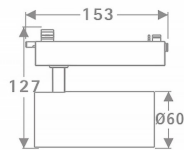

Tube

Lavov Tracklight from the family Tube with a power of 20W and an optic of 16degrees with a total lumen output of 1400 lm and an efficiency of 70 lm/W. CCT 3000 Kelvin. Made in Die cast aluminium and finished in White colour.ON-OFF driver.

Item code	86.T005.2311.01
Product type	Indoor
Category	Tracklights
Family	Tube & Zoom Tube
Subfamily	Tube
Pictograms	

Scheme

Photometry

Product	
Real power (W)	20
Real luminous flux (Lm)	1400
Luminous efficiency (Lm/W)	70
Beam angle (°)	16
Life time (h)	50000h L80B10
IP	20
Electrical class insulation	Class I
Operating temperature	15
Colour	White
Chip Brand	Philip
Control gear included	yes
Control gear	ON-OFF
Colour temperature (K)	3000
Colour consistency (SDCM)	SDCM<3
CRI	80