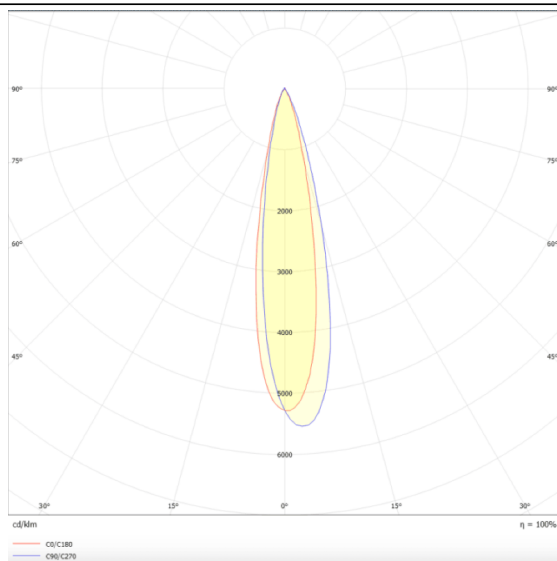

Photometry

Item code	86.T005.2311.01
Product type	Indoor
Category	Tracklights
Family	Tube & Zoom Tube
Subfamily	Tube
Pictograms	

Product

Real power (W)	20
Real luminous flux (Lm)	1400
Luminous efficiency (Lm/W)	70
Beam angle (°)	16
Life time (h)	50000h L80B10
IP	20
Electrical class insulation	Class I
Operating temperature	15
Colour	White
Chip Brand	Philip
Control gear included	yes
Control gear	ON-OFF
Light source	LED
Type of LED	COB
Colour temperature (K)	3000
Colour consistency (SDCM)	SDCM3
CRI	80