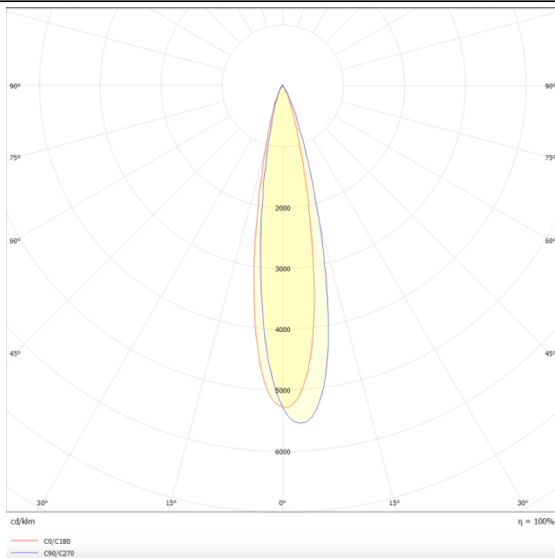

Photometry

Item code	86.T005.2311.01
Product type	Indoor
Category	Tracklights
Family	Tube & Zoom Tube
Subfamily	Tube
Pictograms	

Product

Real power (W)	20
Real luminous flux (Lm)	1400
Luminous efficiency (Lm/W)	70
Beam angle (&ordm;)	16
Life time (h)	50000h L80B10
IP	20
Electrical class insulation	Class I
Operating temperature	15
Colour	White
Chip Brand	Philip
Control gear included	yes
Control gear	ON-OFF
Colour temperature (K)	3000
Colour consistency (SDCM)	SDCM<3
CRI	80