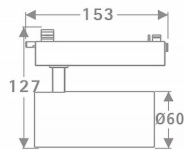

### Tube

Lavov Tracklight from the family Tube with a power of 20W and an optic of 16degrees with a total lumen output of 1400 lm and an efficiency of 70 lm/W. CCT 3000 Kelvin. Made in Die cast aluminium and finished in White colour.ON-OFF driver.

### Photometry

<b>Product</b>	
<b>Real power (W)</b>	<b>20</b>
<b>Real luminous flux (Lm)</b>	<b>1400</b>
<b>Luminous efficiency (Lm/W)</b>	<b>70</b>
<b>Beam angle (°)</b>	<b>16</b>
<b>Life time (h)</b>	<b>50000h L80B10</b>
<b>IP</b>	<b>20</b>
<b>Electrical class insulation</b>	<b>Class I</b>
<b>Operating temperature</b>	<b>15</b>
<b>Colour</b>	<b>White</b>
<b>Chip Brand</b>	<b>Philip</b>
<b>Control gear included</b>	<b>yes</b>
<b>Control gear</b>	<b>ON-OFF</b>
<b>Colour temperature (K)</b>	<b>3000</b>
<b>Colour consistency (SDCM)</b>	<b>SDCM&lt;3</b>
<b>CRI</b>	<b>80</b>