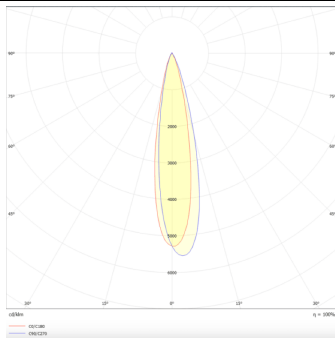

Tube

Lavov Tracklight from the family Tube with a power of 20W and an optic of 16degrees with a total lumen output of 1400 lm and an efficiency of 70 lm/W. CCT 3000 Kelvin. Made in Die cast aluminium and finished in White colour.ON-OFF driver.

Item code	86.T005.2311.01
Product type	Indoor
Category	Tracklights
Family	Tube & Zoom Tube
Subfamily	Tube
Pictograms	

Scheme

Photometry

Product	
Real power (W)	20
Real luminous flux (Lm)	1400
Luminous efficiency (Lm/W)	70
Beam angle (°)	16
Life time (h)	50000h L80B10
IP	20
Electrical class insulation	Class I
Operating temperature	15
Colour	White
Chip Brand	Philip
Control gear included	yes
Control gear	ON-OFF
Colour temperature (K)	3000
Colour consistency (SDCM)	SDCM<3
CRI	80