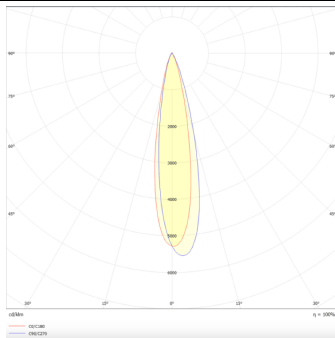

### Tube

Lavov Tracklight from the family Tube with a power of 20W and an optic of 16degrees with a total lumen output of 1400 lm and an efficiency of 70 lm/W. CCT 3000 Kelvin. Made in Die cast aluminium and finished in White colour.ON-OFF driver.

### Photometry

<b>Product</b>	
<b>Real power (W)</b>	<b>20</b>
<b>Real luminous flux (Lm)</b>	<b>1400</b>
<b>Luminous efficiency (Lm/W)</b>	<b>70</b>
<b>Beam angle (°)</b>	<b>16</b>
<b>Life time (h)</b>	<b>50000h L80B10</b>
<b>IP</b>	<b>20</b>
<b>Electrical class insulation</b>	<b>Class I</b>
<b>Operating temperature</b>	<b>15</b>
<b>Colour</b>	<b>White</b>
<b>Chip Brand</b>	<b>Philip</b>
<b>Control gear included</b>	<b>yes</b>
<b>Control gear</b>	<b>ON-OFF</b>
<b>Colour temperature (K)</b>	<b>3000</b>
<b>Colour consistency (SDCM)</b>	<b>SDCM&lt;3</b>
<b>CRI</b>	<b>80</b>