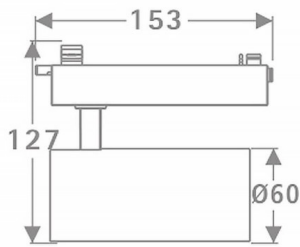

### Tube

Lavov Tracklight from the family Tube with a power of 20W and an optic of 16degrees with a total lumen output of 1400 lm and an efficiency of 70 lm/W. CCT 3000 Kelvin. Made in Die cast aluminium and finished in White colour.ON-OFF driver.

### Photometry

Item code	86.T005.2311.01
Product type	Indoor
Category	Tracklights
Family	Tube & Zoom Tube
Subfamily	Tube
Pictograms	

### Product

Real power (W)	20
Real luminous flux (Lm)	1400
Luminous efficiency (Lm/W)	70
Beam angle (&ordm;)	16
Life time (h)	50000h L80B10
IP	20
Electrical class insulation	Class I
Operating temperature	15
Colour	White
Chip Brand	Philip
Control gear included	yes
Control gear	ON-OFF
Colour temperature (K)	3000
Colour consistency (SDCM)	SDCM<3
CRI	80