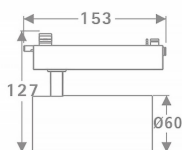

Tube

Lavov Tracklight from the family Tube with a power of 20W and an optic of 16degrees with a total lumen output of 1400 lm and an efficiency of 70 lm/W. CCT 3000 Kelvin. Made in Die cast aluminium and finished in White colour.ON-OFF driver.

Item code 86.T005.2311.01

Product type Indoor

Category Tracklights

Family Tube & Zoom Tube

Subfamily Tube

Pictograms

Scheme

Photometry

Product

Real power (W) 20

Real luminous flux (Lm) 1400

Luminous efficiency (Lm/W) 70

Beam angle (°) 16

Life time (h) 50000h L80B10

IP 20

Electrical class insulation Class I