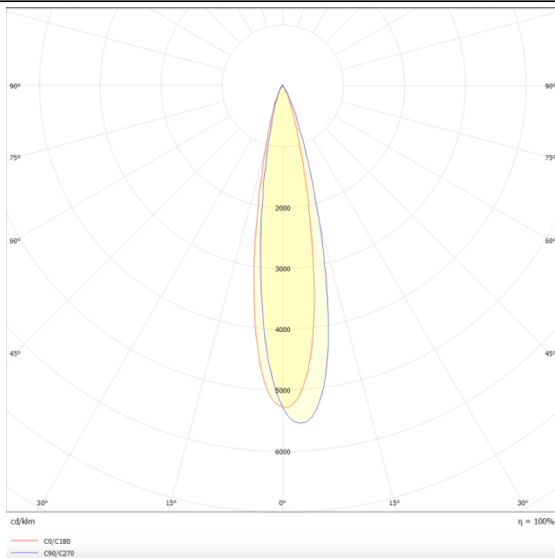

Photometry

Item code	86.T005.2311.02
Product type	Indoor
Category	Tracklights
Family	Tube & Zoom Tube
Subfamily	Tube
Pictograms	

Product

Real power (W)	20
Real luminous flux (Lm)	1400
Luminous efficiency (Lm/W)	70
Beam angle (&ordm;)	16
Life time (h)	50000h L80B10
IP	20
Electrical class insulation	Class I
Operating temperature	15
Colour	Black
Chip Brand	Philip
Control gear included	yes
Control gear	ON-OFF
Colour temperature (K)	3000
Colour consistency (SDCM)	SDCM<3
CRI	80