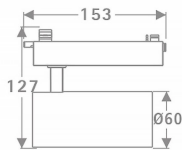

Tube

Lavov Tracklight from the family Tube with a power of 20W and an optic of 16degrees with a total lumen output of 1400 lm and an efficiency of 70 lm/W. CCT 3000 Kelvin. Made in Die cast aluminium and finished in Black colour.ON-OFF driver.

Item code	86.T005.2311.02
Product type	Indoor
Category	Tracklights
Family	Tube & Zoom Tube
Subfamily	Tube
Pictograms	

Scheme

Photometry

Product	
Real power (W)	20
Real luminous flux (Lm)	1400
Luminous efficiency (Lm/W)	70
Beam angle (°)	16
Life time (h)	50000h L80B10
IP	20
Electrical class insulation	Class I
Operating temperature	15
Colour	Black
Chip Brand	Philip
Control gear included	yes
Control gear	ON-OFF
Colour temperature (K)	3000
Colour consistency (SDCM)	SDCM<3
CRI	80