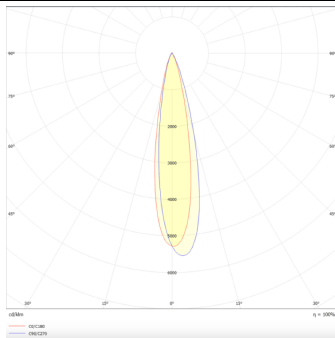

Tube

Lavov Tracklight from the family Tube with a power of 20W and an optic of 16degrees with a total lumen output of 1400 lm and an efficiency of 70 lm/W. CCT 3000 Kelvin. Made in Die cast aluminium and finished in Black colour.ON-OFF driver.

Item code	86.T005.2311.02
Product type	Indoor
Category	Tracklights
Family	Tube & Zoom Tube
Subfamily	Tube
Pictograms	

Scheme

Photometry

Product

Real power (W)	20
Real luminous flux (Lm)	1400
Luminous efficiency (Lm/W)	70
Beam angle (°)	16
Life time (h)	50000h L80B10
IP	20
Electrical class insulation	Class I
Operating temperature	15
Colour	Black
Chip Brand	Philip
Control gear included	yes
Control gear	ON-OFF
Colour temperature (K)	3000
Colour consistency (SDCM)	SDCM<3
CRI	80