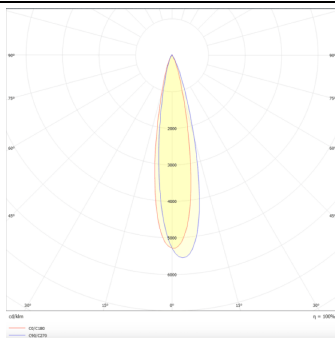

Tube

Lavov Tracklight from the family Tube with a power of 20W and an optic of 16degrees with a total lumen output of 1400 lm and an efficiency of 70 lm/W. CCT 3000 Kelvin. Made in Die cast aluminium and finished in Black colour.ON-OFF driver.

Item code	86.T005.2311.02
Product type	Indoor
Category	Tracklights
Family	Tube & Zoom Tube
Subfamily	Tube
Pictograms	

Scheme

Photometry

Product

Real power (W)	20
Real luminous flux (Lm)	1400
Luminous efficiency (Lm/W)	70
Beam angle (°)	16
Life time (h)	50000h L80B10
IP	20
Electrical class insulation	Class I
Operating temperature	15
Colour	Black
Chip Brand	Philip
Control gear included	yes
Control gear	ON-OFF
Colour temperature (K)	3000
Colour consistency (SDCM)	SDCM<3
CRI	80