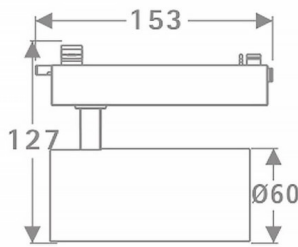

Tube

Lavov Tracklight from the family Tube with a power of 20W and an optic of 16degrees with a total lumen output of 1400 lm and an efficiency of 70 lm/W. CCT 3000 Kelvin. Made in Die cast aluminium and finished in Black colour.ON-OFF driver.

Item code	86.T005.2311.02
Product type	Indoor
Category	Tracklights
Family	Tube & Zoom Tube
Subfamily	Tube

Pictograms

Scheme

Product

Real power (W)	20
Real luminous flux (Lm)	1400
Luminous efficiency (Lm/W)	70
Beam angle (&ordm;)	16
Life time (h)	50000h L80B10
IP	20
Electrical class insulation	Class I
Operating temperature	15
Colour	Black
Chip Brand	Philip
Control gear included	yes
Control gear	ON-OFF
Colour temperature (K)	3000
Colour consistency (SDCM)	SDCM<3
CRI	80