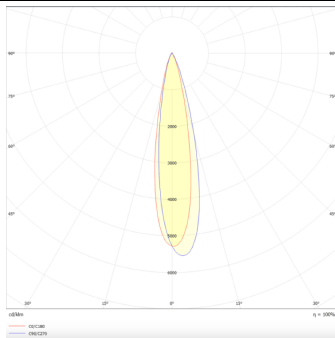

Tube

Lavov Tracklight from the family Tube with a power of 20W and an optic of 16degrees with a total lumen output of 1400 lm and an efficiency of 70 lm/W. CCT 3000 Kelvin. Made in Die cast aluminium and finished in Black colour.ON-OFF driver.

Item code	86.T005.2311.02
Product type	Indoor
Category	Tracklights
Family	Tube & Zoom Tube
Subfamily	Tube
Pictograms	

Scheme

Photometry

Product	
Real power (W)	20
Real luminous flux (Lm)	1400
Luminous efficiency (Lm/W)	70
Beam angle (°)	16
Life time (h)	50000h L80B10
IP	20
Electrical class insulation	Class I
Operating temperature	15
Colour	Black
Chip Brand	Philip
Control gear included	yes
Control gear	ON-OFF
Colour temperature (K)	3000
Colour consistency (SDCM)	SDCM<3
CRI	80