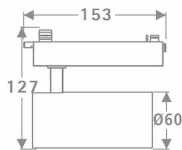

Tube

Lavov Tracklight from the family Tube with a power of 20W and an optic of 16degrees with a total lumen output of 1400 lm and an efficiency of 70 lm/W. CCT 3000 Kelvin. Made in Die cast aluminium and finished in Black colour.ON-OFF driver.

Item code	86.T005.2311.02
Product type	Indoor
Category	Tracklights
Family	Tube & Zoom Tube
Subfamily	Tube

Pictograms

Scheme

Product	
Real power (W)	20
Real luminous flux (Lm)	1400
Luminous efficiency (Lm/W)	70
Beam angle (°)	16
Life time (h)	50000h L80B10
IP	20
Electrical class insulation	Class I
Operating temperature	15
Colour	Black
Chip Brand	Philip
Control gear included	yes
Control gear	ON-OFF
Colour temperature (K)	3000
Colour consistency (SDCM)	SDCM<3
CRI	80