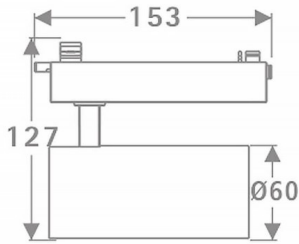

### Tube

Lavov Tracklight from the family Tube with a power of 20W and an optic of 16degrees with a total lumen output of 1400 lm and an efficiency of 70 lm/W. CCT 3000 Kelvin. Made in Die cast aluminium and finished in Black colour.ON-OFF driver.

### Photometry

Item code	86.T005.2311.02
Product type	Indoor
Category	Tracklights
Family	Tube & Zoom Tube
Subfamily	Tube
Pictograms	

### Product

Real power (W)	20
Real luminous flux (Lm)	1400
Luminous efficiency (Lm/W)	70
Beam angle (&ordm;)	16
Life time (h)	50000h L80B10
IP	20
Electrical class insulation	Class I
Operating temperature	15
Colour	Black
Chip Brand	Philip
Control gear included	yes
Control gear	ON-OFF
Colour temperature (K)	3000
Colour consistency (SDCM)	SDCM<3
CRI	80