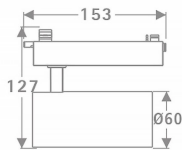

Tube

Lavov Tracklight from the family Tube with a power of 20W and an optic of 16degrees with a total lumen output of 1400 lm and an efficiency of 70 lm/W. CCT 3000 Kelvin. Made in Die cast aluminium and finished in Black colour.ON-OFF driver.

Item code	86.T005.2311.02
Product type	Indoor
Category	Tracklights
Family	Tube & Zoom Tube
Subfamily	Tube
Pictograms	

Scheme

Photometry

Product

Real power (W)	20
Real luminous flux (Lm)	1400
Luminous efficiency (Lm/W)	70
Beam angle (°)	16
Life time (h)	50000h L80B10
IP	20
Electrical class insulation	Class I
Operating temperature	15
Colour	Black
Chip Brand	Philip
Control gear included	yes
Control gear	ON-OFF
Colour temperature (K)	3000
Colour consistency (SDCM)	SDCM<3
CRI	80