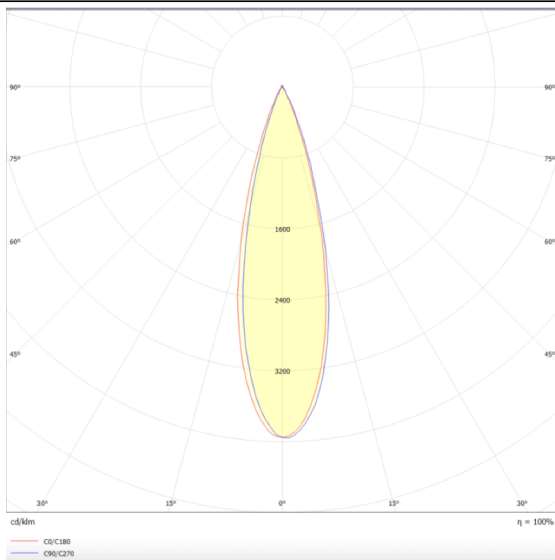

Tube

Lavov Tracklight from the family Tube with a power of 20W and an optic of 26degrees with a total lumen output of 1400 lm and an efficiency of 70 lm/W. CCT 3000 Kelvin. Made in Die cast aluminium and finished in White colour.ON-OFF driver.

Scheme

Photometry

Item code	86.T005.2321.01
Product type	Indoor
Category	Tracklights
Family	Tube & Zoom Tube
Subfamily	Tube
Pictograms	

Product

Real power (W)	20
Real luminous flux (Lm)	1400
Luminous efficiency (Lm/W)	70
Beam angle (º)	26
Life time (h)	50000h L80B10
IP	20
Electrical class insulation	Class I
Operating temperature	15
Colour	White
Chip Brand	Philip
Control gear included	yes
Control gear	ON-OFF
Colour temperature (K)	3000
Colour consistency (SDCM)	SDCM<3
CRI	80