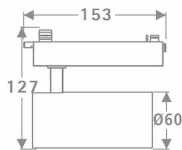

Tube

Lavov Tracklight from the family Tube with a power of 20W and an optic of 26degrees with a total lumen output of 1400 lm and an efficiency of 70 lm/W. CCT 3000 Kelvin. Made in Die cast aluminium and finished in White colour.ON-OFF driver.

Item code	86.T005.2321.01
Product type	Indoor
Category	Tracklights
Family	Tube & Zoom Tube
Subfamily	Tube

Pictograms	

Scheme

Product	
Real power (W)	20
Real luminous flux (Lm)	1400
Luminous efficiency (Lm/W)	70
Beam angle (°)	26
Life time (h)	50000h L80B10
IP	20
Electrical class insulation	Class I
Operating temperature	15
Colour	White
Chip Brand	Philip
Control gear included	yes
Control gear	ON-OFF
Colour temperature (K)	3000
Colour consistency (SDCM)	SDCM<3
CRI	80