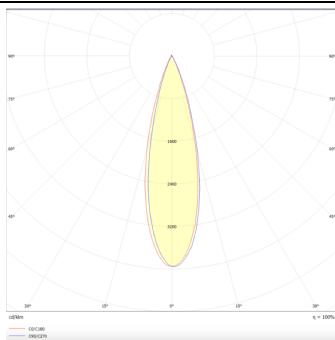

Tube

Lavov Tracklight from the family Tube with a power of 20W and an optic of 26degrees with a total lumen output of 1400 lm and an efficiency of 70 lm/W. CCT 3000 Kelvin. Made in Die cast aluminium and finished in White colour.ON-OFF driver.

Item code	86.T005.2321.01
Product type	Indoor
Category	Tracklights
Family	Tube & Zoom Tube
Subfamily	Tube
Pictograms	

Scheme

Photometry

Product

Real power (W)	20
Real luminous flux (Lm)	1400
Luminous efficiency (Lm/W)	70
Beam angle (°)	26
Life time (h)	50000h L80B10
IP	20
Electrical class insulation	Class I
Operating temperature	15
Colour	White
Chip Brand	Philip
Control gear included	yes
Control gear	ON-OFF
Colour temperature (K)	3000
Colour consistency (SDCM)	SDCM<3
CRI	80