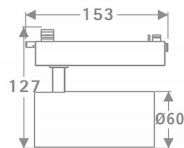

Tube

Lavov Tracklight from the family Tube with a power of 20W and an optic of 26degrees with a total lumen output of 1400 lm and an efficiency of 70 lm/W. CCT 3000 Kelvin. Made in Die cast aluminium and finished in White colour.ON-OFF driver.

Item code	86.T005.2321.01
Product type	Indoor
Category	Tracklights
Family	Tube & Zoom Tube
Subfamily	Tube
Pictograms	

Scheme

Photometry

Product

Real power (W)	20
Real luminous flux (Lm)	1400
Luminous efficiency (Lm/W)	70
Beam angle (°)	26
Life time (h)	50000h L80B10
IP	20
Electrical class insulation	Class I
Operating temperature	15
Colour	White
Chip Brand	Philip
Control gear included	yes
Control gear	ON-OFF
Colour temperature (K)	3000
Colour consistency (SDCM)	SDCM<3
CRI	80