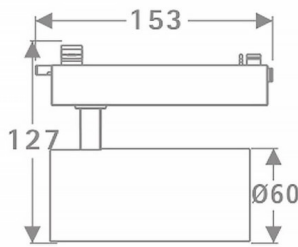

Tube

Lavov Tracklight from the family Tube with a power of 20W and an optic of 26degrees with a total lumen output of 1400 lm and an efficiency of 70 lm/W. CCT 3000 Kelvin. Made in Die cast aluminium and finished in White colour.ON-OFF driver.

Item code	86.T005.2321.01
Product type	Indoor
Category	Tracklights
Family	Tube & Zoom Tube
Subfamily	Tube

Pictograms

Scheme

Product	
Real power (W)	20
Real luminous flux (Lm)	1400
Luminous efficiency (Lm/W)	70
Beam angle (°)	26
Life time (h)	50000h L80B10
IP	20
Electrical class insulation	Class I
Operating temperature	15
Colour	White
Chip Brand	Philip
Control gear included	yes
Control gear	ON-OFF
Light source	LED
Type of LED	COB
Colour temperature (K)	3000
Colour consistency (SDCM)	SDCM3
CRI	80