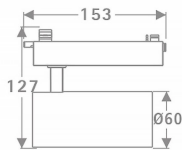

### Tube

Lavov Tracklight from the family Tube with a power of 20W and an optic of 26degrees with a total lumen output of 1400 lm and an efficiency of 70 lm/W. CCT 3000 Kelvin. Made in Die cast aluminium and finished in White colour.ON-OFF driver.

### Photometry

<b>Product</b>	
<b>Real power (W)</b>	<b>20</b>
<b>Real luminous flux (Lm)</b>	<b>1400</b>
<b>Luminous efficiency (Lm/W)</b>	<b>70</b>
<b>Beam angle (°)</b>	<b>26</b>
<b>Life time (h)</b>	<b>50000h L80B10</b>
<b>IP</b>	<b>20</b>
<b>Electrical class insulation</b>	<b>Class I</b>
<b>Operating temperature</b>	<b>15</b>
<b>Colour</b>	<b>White</b>
<b>Chip Brand</b>	<b>Philip</b>
<b>Control gear included</b>	<b>yes</b>
<b>Control gear</b>	<b>ON-OFF</b>
<b>Colour temperature (K)</b>	<b>3000</b>
<b>Colour consistency (SDCM)</b>	<b>SDCM&lt;3</b>
<b>CRI</b>	<b>80</b>