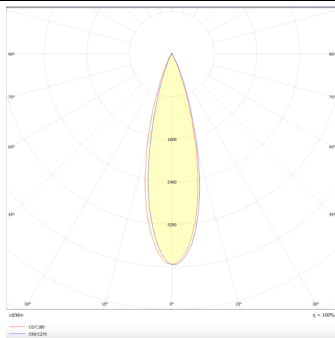

### Tube

Lavov Tracklight from the family Tube with a power of 20W and an optic of 26degrees with a total lumen output of 1400 lm and an efficiency of 70 lm/W. CCT 3000 Kelvin. Made in Die cast aluminium and finished in White colour.ON-OFF driver.

### Photometry

<b>Product</b>	
<b>Real power (W)</b>	<b>20</b>
<b>Real luminous flux (Lm)</b>	<b>1400</b>
<b>Luminous efficiency (Lm/W)</b>	<b>70</b>
<b>Beam angle (°)</b>	<b>26</b>
<b>Life time (h)</b>	<b>50000h L80B10</b>
<b>IP</b>	<b>20</b>
<b>Electrical class insulation</b>	<b>Class I</b>
<b>Operating temperature</b>	<b>15</b>
<b>Colour</b>	<b>White</b>
<b>Chip Brand</b>	<b>Philip</b>
<b>Control gear included</b>	<b>yes</b>
<b>Control gear</b>	<b>ON-OFF</b>
<b>Colour temperature (K)</b>	<b>3000</b>
<b>Colour consistency (SDCM)</b>	<b>SDCM&lt;3</b>
<b>CRI</b>	<b>80</b>