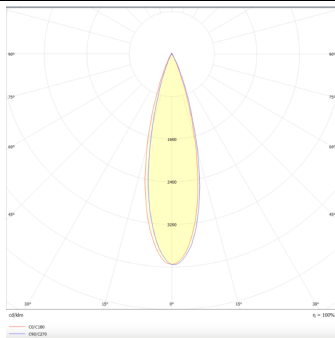

Tube

Lavov Tracklight from the family Tube with a power of 20W and an optic of 26degrees with a total lumen output of 1400 lm and an efficiency of 70 lm/W. CCT 3000 Kelvin. Made in Die cast aluminium and finished in White colour.ON-OFF driver.

Item code	86.T005.2321.01
Product type	Indoor
Category	Tracklights
Family	Tube & Zoom Tube
Subfamily	Tube
Pictograms	

Scheme

Photometry

Product	
Real power (W)	20
Real luminous flux (Lm)	1400
Luminous efficiency (Lm/W)	70
Beam angle (°)	26
Life time (h)	50000h L80B10
IP	20
Electrical class insulation	Class I
Operating temperature	15
Colour	White
Chip Brand	Philip
Control gear included	yes
Control gear	ON-OFF
Colour temperature (K)	3000
Colour consistency (SDCM)	SDCM<3
CRI	80