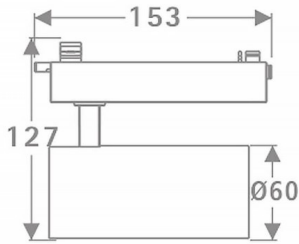

Tube

Lavov Tracklight from the family Tube with a power of 20W and an optic of 26degrees with a total lumen output of 1400 lm and an efficiency of 70 lm/W. CCT 3000 Kelvin. Made in Die cast aluminium and finished in White colour.ON-OFF driver.

Scheme

Photometry

Item code	86.T005.2321.01
Product type	Indoor
Category	Tracklights
Family	Tube & Zoom Tube
Subfamily	Tube
Pictograms	

Product

Real power (W)	20
Real luminous flux (Lm)	1400
Luminous efficiency (Lm/W)	70
Beam angle (º)	26
Life time (h)	50000h L80B10
IP	20
Electrical class insulation	Class I
Operating temperature	15
Colour	White
Chip Brand	Philip
Control gear included	yes
Control gear	ON-OFF
Colour temperature (K)	3000
Colour consistency (SDCM)	SDCM<3
CRI	80