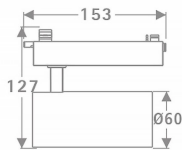

Tube

Lavov Tracklight from the family Tube with a power of 20W and an optic of 26degrees with a total lumen output of 1400 lm and an efficiency of 70 lm/W. CCT 3000 Kelvin. Made in Die cast aluminium and finished in White colour.ON-OFF driver.

Item code	86.T005.2321.01
Product type	Indoor
Category	Tracklights
Family	Tube & Zoom Tube
Subfamily	Tube
Pictograms	

Scheme

Photometry

Product	
Real power (W)	20
Real luminous flux (Lm)	1400
Luminous efficiency (Lm/W)	70
Beam angle (°)	26
Life time (h)	50000h L80B10
IP	20
Electrical class insulation	Class I
Operating temperature	15
Colour	White
Chip Brand	Philip
Control gear included	yes
Control gear	ON-OFF
Colour temperature (K)	3000
Colour consistency (SDCM)	SDCM<3
CRI	80