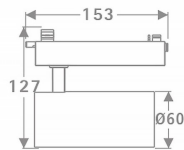

Tube

Lavov Tracklight from the family Tube with a power of 20W and an optic of 26degrees with a total lumen output of 1400 lm and an efficiency of 70 lm/W. CCT 3000 Kelvin. Made in Die cast aluminium and finished in Black colour.ON-OFF driver.

Item code	86.T005.2321.02
Product type	Indoor
Category	Tracklights
Family	Tube & Zoom Tube
Subfamily	Tube
Pictograms	

Scheme

Photometry

Product

Real power (W)	20
Real luminous flux (Lm)	1400
Luminous efficiency (Lm/W)	70
Beam angle (°)	26
Life time (h)	50000h L80B10
IP	20
Electrical class insulation	Class I
Operating temperature	15
Colour	Black
Chip Brand	Philip
Control gear included	yes
Control gear	ON-OFF
Colour temperature (K)	3000
Colour consistency (SDCM)	SDCM<3
CRI	80