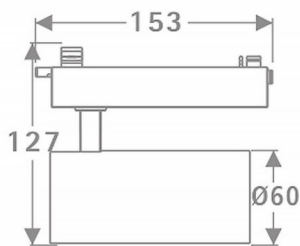

Tube

Lavov Tracklight from the family Tube with a power of 20W and an optic of 26degrees with a total lumen output of 1400 lm and an efficiency of 70 lm/W. CCT 3000 Kelvin. Made in Die cast aluminium and finished in Black colour.ON-OFF driver.

Scheme

Photometry

Item code	86.T005.2321.02
Product type	Indoor
Category	Tracklights
Family	Tube & Zoom Tube
Subfamily	Tube
Pictograms	

Product

Real power (W)	20
Real luminous flux (Lm)	1400
Luminous efficiency (Lm/W)	70
Beam angle (º)	26
Life time (h)	50000h L80B10
IP	20
Electrical class insulation	Class I
Operating temperature	15
Colour	Black
Chip Brand	Philip
Control gear included	yes
Control gear	ON-OFF
Colour temperature (K)	3000
Colour consistency (SDCM)	SDCM<3
CRI	80