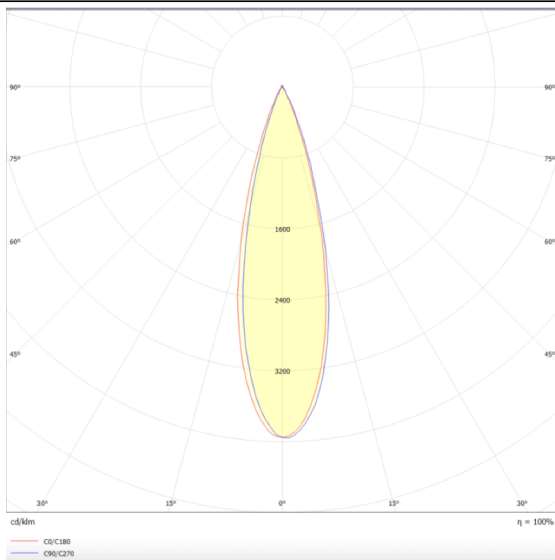

Tube

Lavov Tracklight from the family Tube with a power of 20W and an optic of 26degrees with a total lumen output of 1400 lm and an efficiency of 70 lm/W. CCT 3000 Kelvin. Made in Die cast aluminium and finished in Black colour.ON-OFF driver.

Scheme

Photometry

Item code	86.T005.2321.02
Product type	Indoor
Category	Tracklights
Family	Tube & Zoom Tube
Subfamily	Tube
Pictograms	

Product

Real power (W)	20
Real luminous flux (Lm)	1400
Luminous efficiency (Lm/W)	70
Beam angle (°)	26
Life time (h)	50000h L80B10
IP	20
Electrical class insulation	Class I
Operating temperature	15
Colour	Black
Chip Brand	Philip
Control gear included	yes
Control gear	ON-OFF
Light source	LED
Type of LED	COB
Colour temperature (K)	3000
Colour consistency (SDCM)	SDCM3
CRI	80