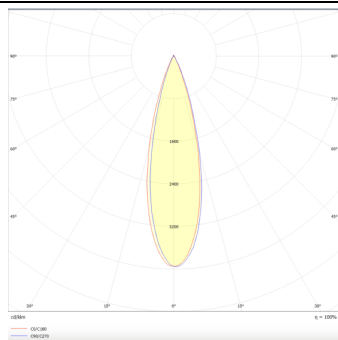

Tube

Lavov Tracklight from the family Tube with a power of 20W and an optic of 26degrees with a total lumen output of 1400 lm and an efficiency of 70 lm/W. CCT 3000 Kelvin. Made in Die cast aluminium and finished in Black colour.ON-OFF driver.

Product

Real power (W) 20

Real luminous flux (Lm) 1400

Luminous efficiency (Lm/W) 70

Beam angle (°) 26

Life time (h) 50000h L80B10

IP 20

Electrical class insulation Class I