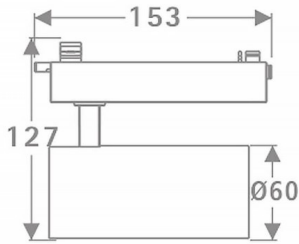

Tube

Lavov Tracklight from the family Tube with a power of 20W and an optic of 26degrees with a total lumen output of 1400 lm and an efficiency of 70 lm/W. CCT 3000 Kelvin. Made in Die cast aluminium and finished in Black colour.ON-OFF driver.

Scheme

Photometry

Item code	86.T005.2321.02
Product type	Indoor
Category	Tracklights
Family	Tube & Zoom Tube
Subfamily	Tube
Pictograms	

Product

Real power (W)	20
Real luminous flux (Lm)	1400
Luminous efficiency (Lm/W)	70
Beam angle (°)	26
Life time (h)	50000h L80B10
IP	20
Electrical class insulation	Class I
Operating temperature	15
Colour	Black
Chip Brand	Philip
Control gear included	yes
Control gear	ON-OFF
Light source	LED
Type of LED	COB
Colour temperature (K)	3000
Colour consistency (SDCM)	SDCM3
CRI	80