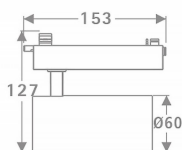

Tube

Lavov Tracklight from the family Tube with a power of 20W and an optic of 26degrees with a total lumen output of 1400 lm and an efficiency of 70 lm/W. CCT 3000 Kelvin. Made in Die cast aluminium and finished in Black colour.ON-OFF driver.

Item code 86.T005.2321.02

Product type Indoor

Category Tracklights

Family Tube & Zoom Tube

Subfamily Tube

Pictograms

Scheme

Photometry

Product

Real power (W) 20

Real luminous flux (Lm) 1400

Luminous efficiency (Lm/W) 70

Beam angle (°) 26

Life time (h) 50000h L80B10

IP 20

Electrical class insulation Class I