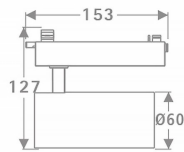

Tube

Lavov Tracklight from the family Tube with a power of 20W and an optic of 26degrees with a total lumen output of 1400 lm and an efficiency of 70 lm/W. CCT 3000 Kelvin. Made in Die cast aluminium and finished in Black colour.ON-OFF driver.

Item code	86.T005.2321.02
Product type	Indoor
Category	Tracklights
Family	Tube & Zoom Tube
Subfamily	Tube

Pictograms

Scheme

Product	
Real power (W)	20
Real luminous flux (Lm)	1400
Luminous efficiency (Lm/W)	70
Beam angle (°)	26
Life time (h)	50000h L80B10
IP	20
Electrical class insulation	Class I
Operating temperature	15
Colour	Black
Chip Brand	Philip
Control gear included	yes
Control gear	ON-OFF
Colour temperature (K)	3000
Colour consistency (SDCM)	SDCM<3
CRI	80