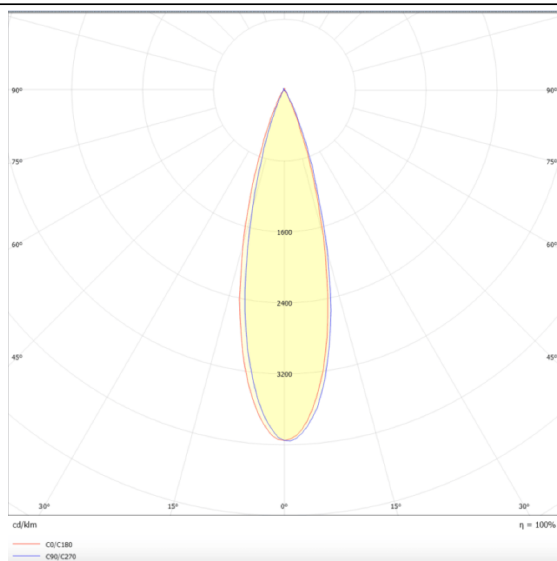

Tube

Lavov Tracklight from the family Tube with a power of 20W and an optic of 26degrees with a total lumen output of 1400 lm and an efficiency of 70 lm/W. CCT 3000 Kelvin. Made in Die cast aluminium and finished in Black colour.ON-OFF driver.

Scheme

Photometry

Item code	86.T005.2321.02
Product type	Indoor
Category	Tracklights
Family	Tube & Zoom Tube
Subfamily	Tube
Pictograms	

Product

Real power (W)	20
Real luminous flux (Lm)	1400
Luminous efficiency (Lm/W)	70
Beam angle (º)	26
Life time (h)	50000h L80B10
IP	20
Electrical class insulation	Class I
Operating temperature	15
Colour	Black
Chip Brand	Philip
Control gear included	yes
Control gear	ON-OFF
Colour temperature (K)	3000
Colour consistency (SDCM)	SDCM<3
CRI	80