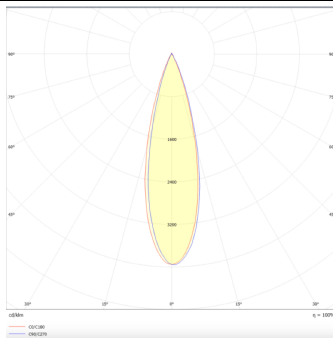

Tube

Lavov Tracklight from the family Tube with a power of 20W and an optic of 26degrees with a total lumen output of 1400 lm and an efficiency of 70 lm/W. CCT 3000 Kelvin. Made in Die cast aluminium and finished in Black colour.ON-OFF driver.

Item code	86.T005.2321.02
Product type	Indoor
Category	Tracklights
Family	Tube & Zoom Tube
Subfamily	Tube
Pictograms	

Scheme

Photometry

Product

Real power (W)	20
Real luminous flux (Lm)	1400
Luminous efficiency (Lm/W)	70
Beam angle (°)	26
Life time (h)	50000h L80B10
IP	20
Electrical class insulation	Class I
Operating temperature	15
Colour	Black
Chip Brand	Philip
Control gear included	yes
Control gear	ON-OFF
Colour temperature (K)	3000
Colour consistency (SDCM)	SDCM<3
CRI	80