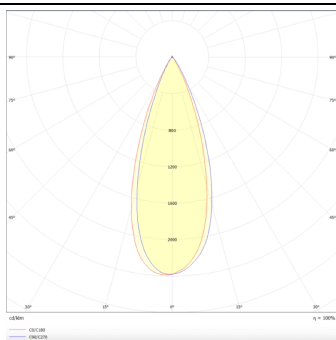

Tube

Lavov Tracklight from the family Tube with a power of 20W and an optic of 36degrees with a total lumen output of 1400 lm and an efficiency of 70 lm/W. CCT 3000 Kelvin. Made in Die cast aluminium and finished in White colour.ON-OFF driver.

Product

Real power (W) 20

Real luminous flux (Lm) 1400

Luminous efficiency (Lm/W) 70

Beam angle (°) 36

Life time (h) 50000h L80B10

IP 20

Electrical class insulation Class I