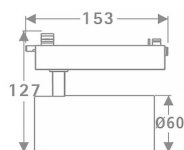

Tube

Lavov Tracklight from the family Tube with a power of 20W and an optic of 36degrees with a total lumen output of 1400 lm and an efficiency of 70 lm/W. CCT 3000 Kelvin. Made in Die cast aluminium and finished in White colour.ON-OFF driver.

Item code 86.T005.2331.01

Product type Indoor

Category Tracklights

Family Tube & Zoom Tube

Subfamily Tube

Pictograms

Scheme

Photometry

Product

Real power (W) 20

Real luminous flux (Lm) 1400

Luminous efficiency (Lm/W) 70

Beam angle (°) 36

Life time (h) 50000h L80B10

IP 20

Electrical class insulation Class I