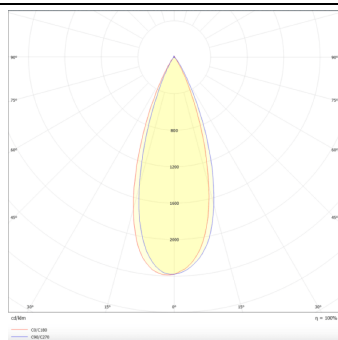

Tube

Lavov Tracklight from the family Tube with a power of 20W and an optic of 36degrees with a total lumen output of 1400 lm and an efficiency of 70 lm/W. CCT 3000 Kelvin. Made in Die cast aluminium and finished in White colour.ON-OFF driver.

Product

Real power (W) 20

Real luminous flux (Lm) 1400

Luminous efficiency (Lm/W) 70

Beam angle (°) 36

Life time (h) 50000h L80B10

IP 20

Electrical class insulation Class I