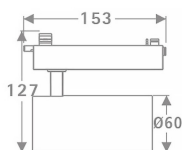

Tube

Lavov Tracklight from the family Tube with a power of 20W and an optic of 36degrees with a total lumen output of 1400 lm and an efficiency of 70 lm/W. CCT 3000 Kelvin. Made in Die cast aluminium and finished in White colour.ON-OFF driver.

Item code 86.T005.2331.01

Product type Indoor

Category Tracklights

Family Tube & Zoom Tube

Subfamily Tube

Pictograms

Scheme

Photometry

Product

Real power (W) 20

Real luminous flux (Lm) 1400

Luminous efficiency (Lm/W) 70

Beam angle (°) 36

Life time (h) 50000h L80B10

IP 20

Electrical class insulation Class I