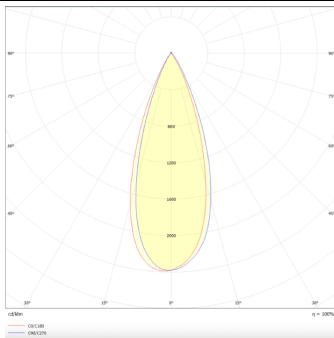

### Tube

Lavov Tracklight from the family Tube with a power of 20W and an optic of 36degrees with a total lumen output of 1400 lm and an efficiency of 70 lm/W. CCT 3000 Kelvin. Made in Die cast aluminium and finished in Black colour.ON-OFF driver.

### Photometry

<b>Product</b>	
<b>Real power (W)</b>	<b>20</b>
<b>Real luminous flux (Lm)</b>	<b>1400</b>
<b>Luminous efficiency (Lm/W)</b>	<b>70</b>
<b>Beam angle (°)</b>	<b>36</b>
<b>Life time (h)</b>	<b>50000h L80B10</b>
<b>IP</b>	<b>20</b>
<b>Electrical class insulation</b>	<b>Class I</b>
<b>Operating temperature</b>	<b>15</b>
<b>Colour</b>	<b>Black</b>
<b>Chip Brand</b>	<b>Philip</b>
<b>Control gear included</b>	<b>yes</b>
<b>Control gear</b>	<b>ON-OFF</b>
<b>Colour temperature (K)</b>	<b>3000</b>
<b>Colour consistency (SDCM)</b>	<b>SDCM&lt;3</b>
<b>CRI</b>	<b>80</b>