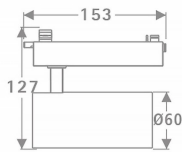

Tube

Lavov Tracklight from the family Tube with a power of 20W and an optic of 36degrees with a total lumen output of 1400 lm and an efficiency of 70 lm/W. CCT 3000 Kelvin. Made in Die cast aluminium and finished in Black colour.ON-OFF driver.

Item code	86.T005.2331.02
Product type	Indoor
Category	Tracklights
Family	Tube & Zoom Tube
Subfamily	Tube
Pictograms	

Scheme

Photometry

Product	
Real power (W)	20
Real luminous flux (Lm)	1400
Luminous efficiency (Lm/W)	70
Beam angle (°)	36
Life time (h)	50000h L80B10
IP	20
Electrical class insulation	Class I
Operating temperature	15
Colour	Black
Chip Brand	Philip
Control gear included	yes
Control gear	ON-OFF
Colour temperature (K)	3000
Colour consistency (SDCM)	SDCM<3
CRI	80