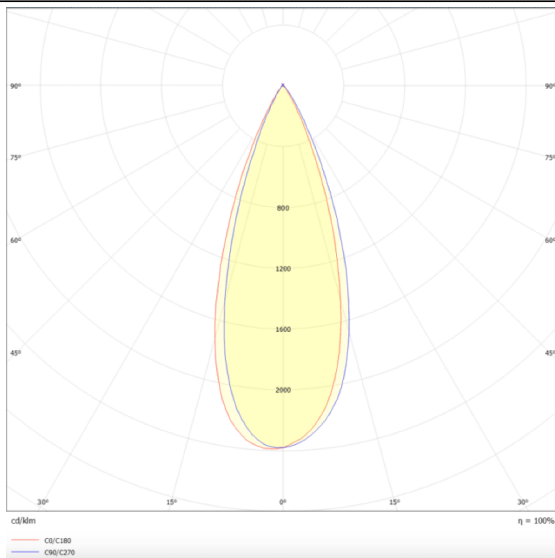

Photometry

Item code	86.T005.2331.02
Product type	Indoor
Category	Tracklights
Family	Tube & Zoom Tube
Subfamily	Tube
Pictograms	

Product

Real power (W)	20
Real luminous flux (Lm)	1400
Luminous efficiency (Lm/W)	70
Beam angle (°)	36
Life time (h)	50000h L80B10
IP	20
Electrical class insulation	Class I
Operating temperature	15
Colour	Black
Chip Brand	Philip
Control gear included	yes
Control gear	ON-OFF
Light source	LED
Type of LED	COB
Colour temperature (K)	3000
Colour consistency (SDCM)	SDCM3
CRI	80