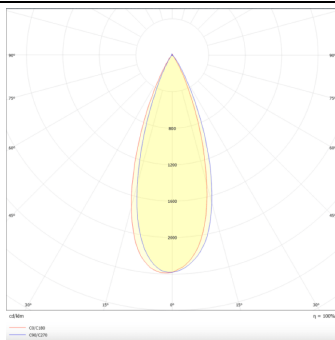

### Tube

Lavov Tracklight from the family Tube with a power of 20W and an optic of 36degrees with a total lumen output of 1400 lm and an efficiency of 70 lm/W. CCT 3000 Kelvin. Made in Die cast aluminium and finished in Black colour.ON-OFF driver.

### Photometry

<b>Product</b>	
<b>Real power (W)</b>	<b>20</b>
<b>Real luminous flux (Lm)</b>	<b>1400</b>
<b>Luminous efficiency (Lm/W)</b>	<b>70</b>
<b>Beam angle (°)</b>	<b>36</b>
<b>Life time (h)</b>	<b>50000h L80B10</b>
<b>IP</b>	<b>20</b>
<b>Electrical class insulation</b>	<b>Class I</b>
<b>Operating temperature</b>	<b>15</b>
<b>Colour</b>	<b>Black</b>
<b>Chip Brand</b>	<b>Philip</b>
<b>Control gear included</b>	<b>yes</b>
<b>Control gear</b>	<b>ON-OFF</b>
<b>Colour temperature (K)</b>	<b>3000</b>
<b>Colour consistency (SDCM)</b>	<b>SDCM&lt;3</b>
<b>CRI</b>	<b>80</b>