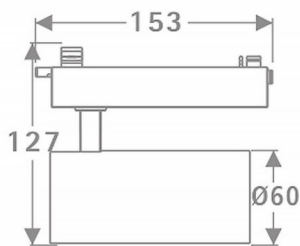

Tube

Lavov Tracklight from the family Tube with a power of 20W and an optic of 36degrees with a total lumen output of 1400 lm and an efficiency of 70 lm/W. CCT 3000 Kelvin. Made in Die cast aluminium and finished in Black colour.ON-OFF driver.

Scheme

Photometry

Item code	86.T005.2331.02
Product type	Indoor
Category	Tracklights
Family	Tube & Zoom Tube
Subfamily	Tube
Pictograms	

Product

Real power (W)	20
Real luminous flux (Lm)	1400
Luminous efficiency (Lm/W)	70
Beam angle (º)	36
Life time (h)	50000h L80B10
IP	20
Electrical class insulation	Class I
Operating temperature	15
Colour	Black
Chip Brand	Philip
Control gear included	yes
Control gear	ON-OFF
Colour temperature (K)	3000
Colour consistency (SDCM)	SDCM<3
CRI	80