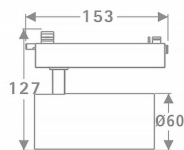

### Tube

Lavov Tracklight from the family Tube with a power of 20W and an optic of 36degrees with a total lumen output of 1400 lm and an efficiency of 70 lm/W. CCT 3000 Kelvin. Made in Die cast aluminium and finished in Black colour.ON-OFF driver.

### Photometry

<b>Product</b>	
<b>Real power (W)</b>	<b>20</b>
<b>Real luminous flux (Lm)</b>	<b>1400</b>
<b>Luminous efficiency (Lm/W)</b>	<b>70</b>
<b>Beam angle (°)</b>	<b>36</b>
<b>Life time (h)</b>	<b>50000h L80B10</b>
<b>IP</b>	<b>20</b>
<b>Electrical class insulation</b>	<b>Class I</b>
<b>Operating temperature</b>	<b>15</b>
<b>Colour</b>	<b>Black</b>
<b>Chip Brand</b>	<b>Philip</b>
<b>Control gear included</b>	<b>yes</b>
<b>Control gear</b>	<b>ON-OFF</b>
<b>Colour temperature (K)</b>	<b>3000</b>
<b>Colour consistency (SDCM)</b>	<b>SDCM&lt;3</b>
<b>CRI</b>	<b>80</b>