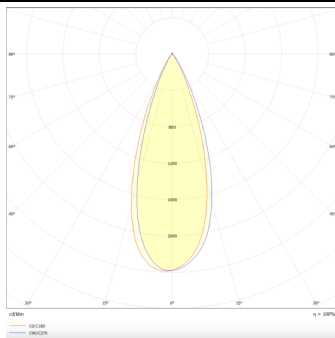

Tube

Lavov Tracklight from the family Tube with a power of 20W and an optic of 36degrees with a total lumen output of 1400 lm and an efficiency of 70 lm/W. CCT 3000 Kelvin. Made in Die cast aluminium and finished in Black colour.ON-OFF driver.

Item code	86.T005.2331.02
Product type	Indoor
Category	Tracklights
Family	Tube & Zoom Tube
Subfamily	Tube
Pictograms	

Scheme

Photometry

Product	
Real power (W)	20
Real luminous flux (Lm)	1400
Luminous efficiency (Lm/W)	70
Beam angle (°)	36
Life time (h)	50000h L80B10
IP	20
Electrical class insulation	Class I
Operating temperature	15
Colour	Black
Chip Brand	Philip
Control gear included	yes
Control gear	ON-OFF
Colour temperature (K)	3000
Colour consistency (SDCM)	SDCM<3
CRI	80