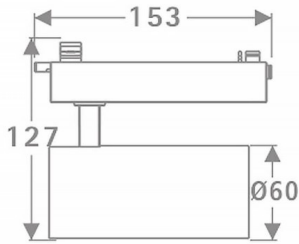

### Tube

Lavov Tracklight from the family Tube with a power of 20W and an optic of 36degrees with a total lumen output of 1400 lm and an efficiency of 70 lm/W. CCT 3000 Kelvin. Made in Die cast aluminium and finished in Black colour.ON-OFF driver.

### Photometry

Item code	86.T005.2331.02
Product type	Indoor
Category	Tracklights
Family	Tube & Zoom Tube
Subfamily	Tube
Pictograms	

### Product

Real power (W)	20
Real luminous flux (Lm)	1400
Luminous efficiency (Lm/W)	70
Beam angle (°)	36
Life time (h)	50000h L80B10
IP	20
Electrical class insulation	Class I
Operating temperature	15
Colour	Black
Chip Brand	Philip
Control gear included	yes
Control gear	ON-OFF
Light source	LED
Type of LED	COB
Colour temperature (K)	3000
Colour consistency (SDCM)	SDCM3
CRI	80