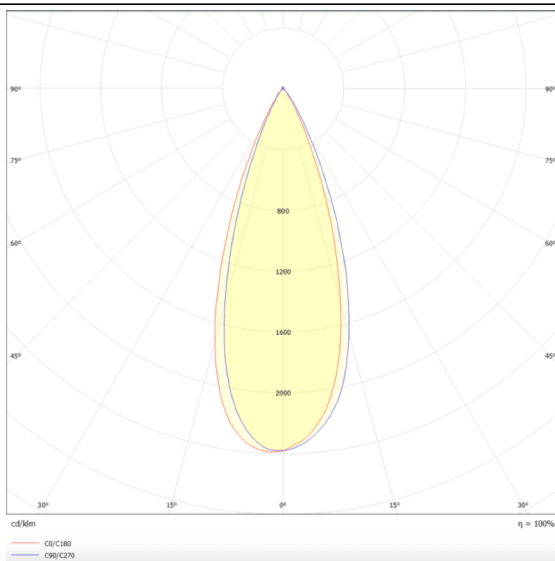

Tube

Lavov Tracklight from the family Tube with a power of 20W and an optic of 36degrees with a total lumen output of 1400 lm and an efficiency of 70 lm/W. CCT 3000 Kelvin. Made in Die cast aluminium and finished in Black colour.ON-OFF driver.

Scheme

Photometry

Item code	86.T005.2331.02
Product type	Indoor
Category	Tracklights
Family	Tube & Zoom Tube
Subfamily	Tube
Pictograms	

Product

Real power (W)	20
Real luminous flux (Lm)	1400
Luminous efficiency (Lm/W)	70
Beam angle (º)	36
Life time (h)	50000h L80B10
IP	20
Electrical class insulation	Class I
Operating temperature	15
Colour	Black
Chip Brand	Philip
Control gear included	yes
Control gear	ON-OFF
Colour temperature (K)	3000
Colour consistency (SDCM)	SDCM<3
CRI	80