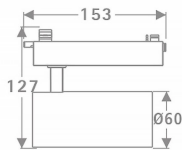

### Tube

Lavov Tracklight from the family Tube with a power of 20W and an optic of 36degrees with a total lumen output of 1400 lm and an efficiency of 70 lm/W. CCT 3000 Kelvin. Made in Die cast aluminium and finished in Black colour.ON-OFF driver.

### Photometry

<b>Product</b>	
<b>Real power (W)</b>	<b>20</b>
<b>Real luminous flux (Lm)</b>	<b>1400</b>
<b>Luminous efficiency (Lm/W)</b>	<b>70</b>
<b>Beam angle (°)</b>	<b>36</b>
<b>Life time (h)</b>	<b>50000h L80B10</b>
<b>IP</b>	<b>20</b>
<b>Electrical class insulation</b>	<b>Class I</b>
<b>Operating temperature</b>	<b>15</b>
<b>Colour</b>	<b>Black</b>
<b>Chip Brand</b>	<b>Philip</b>
<b>Control gear included</b>	<b>yes</b>
<b>Control gear</b>	<b>ON-OFF</b>
<b>Colour temperature (K)</b>	<b>3000</b>
<b>Colour consistency (SDCM)</b>	<b>SDCM&lt;3</b>
<b>CRI</b>	<b>80</b>