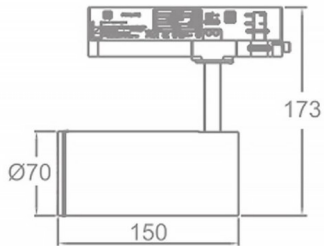

### Zoom Tube

Lavov Tracklight from the family Zoom Tube with a power of 20W and an optic of 20-50degrees with a total lumen output of 1800 lm and an efficiency of 90 lm/W. CCT 3000 Kelvin. Made in Die cast aluminium and finished in White colour.ON-OFF driver.

### Scheme

Item code	86.T005.23Z1.01
Product type	Indoor
Category	Tracklights
Family	Tube & Zoom Tube
Subfamily	Zoom Tube
Pictograms	

Product	
Real power (W)	20
Real luminous flux (Lm)	1800
Luminous efficiency (Lm/W)	90
Beam angle (°)	20-50
Life time (h)	50000h L80B10
IP	20
Electrical class insulation	Class I
Operating temperature	15
Colour	White
Chip Brand	Philip
Control gear included	yes
Control gear	ON-OFF
Light source	LED
Type of LED	COB
Colour temperature (K)	3000
Colour consistency (SDCM)	SDCM3
CRI	80