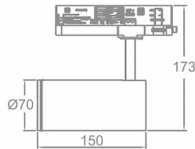

### Zoom Tube

Lavov Tracklight from the family Zoom Tube with a power of 20W and an optic of 20-50degrees with a total lumen output of 1800 lm and an efficiency of 90 lm/W. CCT 3000 Kelvin. Made in Die cast aluminium and finished in White colour.ON-OFF driver.

<b>Item code</b>	<b>86.T005.23Z1.01</b>
<b>Product type</b>	<b>Indoor</b>
<b>Category</b>	<b>Tracklights</b>
<b>Family</b>	<b>Tube &amp; Zoom Tube</b>
<b>Subfamily</b>	<b>Zoom Tube</b>
<b>Pictograms</b>	

### Scheme

<b>Product</b>	
<b>Real power (W)</b>	<b>20</b>
<b>Real luminous flux (Lm)</b>	<b>1800</b>
<b>Luminous efficiency (Lm/W)</b>	<b>90</b>
<b>Beam angle (°)</b>	<b>20-50</b>
<b>Life time (h)</b>	<b>50000h L80B10</b>
<b>IP</b>	<b>20</b>
<b>Electrical class insulation</b>	<b>Class I</b>
<b>Operating temperature</b>	<b>15</b>
<b>Colour</b>	<b>White</b>
<b>Chip Brand</b>	<b>Philip</b>
<b>Control gear included</b>	<b>yes</b>
<b>Control gear</b>	<b>ON-OFF</b>
<b>Colour temperature (K)</b>	<b>3000</b>
<b>Colour consistency (SDCM)</b>	<b>SDCM&lt;3</b>
<b>CRI</b>	<b>80</b>