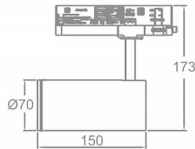

Zoom Tube

Lavov Tracklight from the family Zoom Tube with a power of 20W and an optic of 20-50degrees with a total lumen output of 1800 lm and an efficiency of 90 lm/W. CCT 3000 Kelvin. Made in Die cast aluminium and finished in White colour.ON-OFF driver.

Item code	86.T005.23Z1.01
Product type	Indoor
Category	Tracklights
Family	Tube & Zoom Tube
Subfamily	Zoom Tube
Pictograms	

Scheme

Product	
Real power (W)	20
Real luminous flux (Lm)	1800
Luminous efficiency (Lm/W)	90
Beam angle (°)	20-50
Life time (h)	50000h L80B10
IP	20
Electrical class insulation	Class I
Operating temperature	15
Colour	White
Chip Brand	Philip
Control gear included	yes
Control gear	ON-OFF
Colour temperature (K)	3000
Colour consistency (SDCM)	SDCM<3
CRI	80