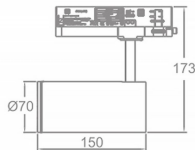

### Zoom Tube

Lavov Tracklight from the family Zoom Tube with a power of 20W and an optic of 20-50degrees with a total lumen output of 1800 lm and an efficiency of 90 lm/W. CCT 3000 Kelvin. Made in Die cast aluminium and finished in White colour.ON-OFF driver.

<b>Item code</b>	<b>86.T005.23Z1.01</b>
<b>Product type</b>	<b>Indoor</b>
<b>Category</b>	<b>Tracklights</b>
<b>Family</b>	<b>Tube &amp; Zoom Tube</b>
<b>Subfamily</b>	<b>Zoom Tube</b>
<b>Pictograms</b>	

### Scheme

<b>Product</b>	
<b>Real power (W)</b>	<b>20</b>
<b>Real luminous flux (Lm)</b>	<b>1800</b>
<b>Luminous efficiency (Lm/W)</b>	<b>90</b>
<b>Beam angle (°)</b>	<b>20-50</b>
<b>Life time (h)</b>	<b>50000h L80B10</b>
<b>IP</b>	<b>20</b>
<b>Electrical class insulation</b>	<b>Class I</b>
<b>Operating temperature</b>	<b>15</b>
<b>Colour</b>	<b>White</b>
<b>Chip Brand</b>	<b>Philip</b>
<b>Control gear included</b>	<b>yes</b>
<b>Control gear</b>	<b>ON-OFF</b>
<b>Colour temperature (K)</b>	<b>3000</b>
<b>Colour consistency (SDCM)</b>	<b>SDCM&lt;3</b>
<b>CRI</b>	<b>80</b>