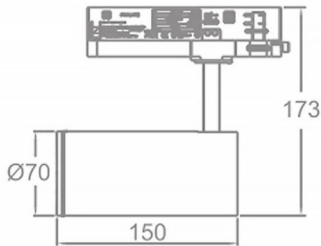

### Zoom Tube

Lavov Tracklight from the family Zoom Tube with a power of 20W and an optic of 20-50degrees with a total lumen output of 1800 lm and an efficiency of 90 lm/W. CCT 3000 Kelvin. Made in Die cast aluminium and finished in White colour.ON-OFF driver.

### Scheme

Item code	86.T005.23Z1.01
Product type	Indoor
Category	Tracklights
Family	Tube & Zoom Tube
Subfamily	Zoom Tube
Pictograms	

<b>Product</b>	
Real power (W)	20
Real luminous flux (Lm)	1800
Luminous efficiency (Lm/W)	90
Beam angle (&ordm;)	20-50
Life time (h)	50000h L80B10
IP	20
Electrical class insulation	Class I
Operating temperature	15
Colour	White
Chip Brand	Philip
Control gear included	yes
Control gear	ON-OFF
Colour temperature (K)	3000
Colour consistency (SDCM)	SDCM<3
CRI	80