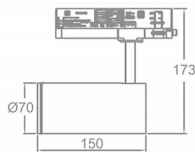

Zoom Tube

Lavov Tracklight from the family Zoom Tube with a power of 20W and an optic of 20-50degrees with a total lumen output of 1800 lm and an efficiency of 90 lm/W. CCT 3000 Kelvin. Made in Die cast aluminium and finished in White colour.ON-OFF driver.

| | |
|---------------------|---|
| Item code | 86.T005.23Z1.01 |
| Product type | Indoor |
| Category | Tracklights |
| Family | Tube & Zoom Tube |
| Subfamily | Zoom Tube |
| Pictograms |  |

Scheme

| | |
|------------------------------------|----------------------|
| Product | |
| Real power (W) | 20 |
| Real luminous flux (Lm) | 1800 |
| Luminous efficiency (Lm/W) | 90 |
| Beam angle (°) | 20-50 |
| Life time (h) | 50000h L80B10 |
| IP | 20 |
| Electrical class insulation | Class I |
| Operating temperature | 15 |
| Colour | White |
| Chip Brand | Philip |
| Control gear included | yes |
| Control gear | ON-OFF |
| Colour temperature (K) | 3000 |
| Colour consistency (SDCM) | SDCM<3 |
| CRI | 80 |