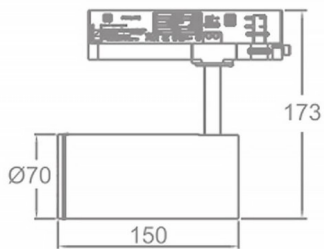

Zoom Tube

Lavov Tracklight from the family Zoom Tube with a power of 20W and an optic of 20-50degrees with a total lumen output of 1800 lm and an efficiency of 90 lm/W. CCT 3000 Kelvin. Made in Die cast aluminium and finished in White colour.ON-OFF driver.

Scheme

Item code	86.T005.23Z1.01
Product type	Indoor
Category	Tracklights
Family	Tube & Zoom Tube
Subfamily	Zoom Tube
Pictograms	

Product	
Real power (W)	20
Real luminous flux (Lm)	1800
Luminous efficiency (Lm/W)	90
Beam angle (º)	20-50
Life time (h)	50000h L80B10
IP	20
Electrical class insulation	Class I
Operating temperature	15
Colour	White
Chip Brand	Philip
Control gear included	yes
Control gear	ON-OFF
Colour temperature (K)	3000
Colour consistency (SDCM)	SDCM<3
CRI	80