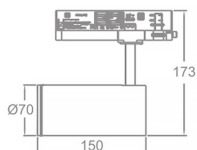

Item code 86.T005.23Z1.02

Product type Indoor

Category Tracklights

Family Tube & Zoom Tube

Subfamily Zoom Tube

Pictograms

Scheme

Product

Real power (W) 20

Real luminous flux (Lm) 1800

Luminous efficiency (Lm/W) 90

Beam angle (°) 20-50

Life time (h) 50000h L80B10

IP 20

Electrical class insulation Class I

Operating temperature 15