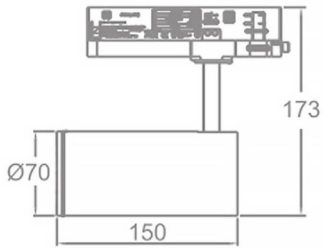

Zoom Tube

Lavov Tracklight from the family Zoom Tube with a power of 20W and an optic of 20-50degrees with a total lumen output of 1800 lm and an efficiency of 90 lm/W. CCT 3000 Kelvin. Made in Die cast aluminium and finished in Black colour.ON-OFF driver.

Scheme

Item code	86.T005.23Z1.02
Product type	Indoor
Category	Tracklights
Family	Tube & Zoom Tube
Subfamily	Zoom Tube
Pictograms	

Product	
Real power (W)	20
Real luminous flux (Lm)	1800
Luminous efficiency (Lm/W)	90
Beam angle (º)	20-50
Life time (h)	50000h L80B10
IP	20
Electrical class insulation	Class I
Operating temperature	15
Colour	Black
Chip Brand	Philip
Control gear included	yes
Control gear	ON-OFF
Colour temperature (K)	3000
Colour consistency (SDCM)	SDCM<3
CRI	80