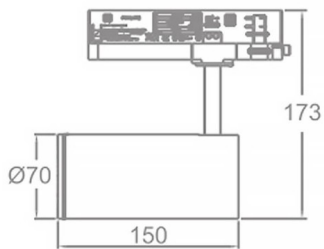

### Zoom Tube

Lavov Tracklight from the family Zoom Tube with a power of 20W and an optic of 20-50degrees with a total lumen output of 1800 lm and an efficiency of 90 lm/W. CCT 3000 Kelvin. Made in Die cast aluminium and finished in Black colour.ON-OFF driver.

### Scheme

Item code	86.T005.23Z1.02
Product type	Indoor
Category	Tracklights
Family	Tube & Zoom Tube
Subfamily	Zoom Tube
Pictograms	

<b>Product</b>	
Real power (W)	20
Real luminous flux (Lm)	1800
Luminous efficiency (Lm/W)	90
Beam angle (&ordm;)	20-50
Life time (h)	50000h L80B10
IP	20
Electrical class insulation	Class I
Operating temperature	15
Colour	Black
Chip Brand	Philip
Control gear included	yes
Control gear	ON-OFF
Colour temperature (K)	3000
Colour consistency (SDCM)	SDCM<3
CRI	80