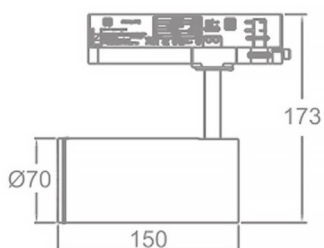

Zoom Tube

Lavov Tracklight from the family Zoom Tube with a power of 20W and an optic of 20-50degrees with a total lumen output of 1800 lm and an efficiency of 90 lm/W. CCT 3000 Kelvin. Made in Die cast aluminium and finished in Black colour.ON-OFF driver.

Scheme

Item code	86.T005.23Z1.02
Product type	Indoor
Category	Tracklights
Family	Tube & Zoom Tube
Subfamily	Zoom Tube

Pictograms

Product	
Real power (W)	20
Real luminous flux (Lm)	1800
Luminous efficiency (Lm/W)	90
Beam angle (°)	20-50
Life time (h)	50000h L80B10
IP	20
Electrical class insulation	Class I
Operating temperature	15
Colour	Black
Chip Brand	Philip
Control gear included	yes
Control gear	ON-OFF
Light source	LED
Type of LED	COB
Colour temperature (K)	3000
Colour consistency (SDCM)	SDCM3
CRI	80