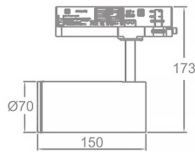

Zoom Tube

Lavov Tracklight from the family Zoom Tube with a power of 20W and an optic of 20-50degrees with a total lumen output of 1800 lm and an efficiency of 90 lm/W. CCT 3000 Kelvin. Made in Die cast aluminium and finished in Black colour.ON-OFF driver.

| | |
|---------------------|---|
| Item code | 86.T005.23Z1.02 |
| Product type | Indoor |
| Category | Tracklights |
| Family | Tube & Zoom Tube |
| Subfamily | Zoom Tube |
| Pictograms |  |

Scheme

Product

| | |
|------------------------------------|----------------------|
| Real power (W) | 20 |
| Real luminous flux (Lm) | 1800 |
| Luminous efficiency (Lm/W) | 90 |
| Beam angle (°) | 20-50 |
| Life time (h) | 50000h L80B10 |
| IP | 20 |
| Electrical class insulation | Class I |
| Operating temperature | 15 |
| Colour | Black |
| Chip Brand | Philip |
| Control gear included | yes |
| Control gear | ON-OFF |
| Colour temperature (K) | 3000 |
| Colour consistency (SDCM) | SDCM<3 |
| CRI | 80 |