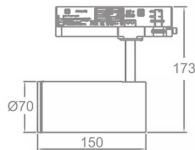

### Zoom Tube

Lavov Tracklight from the family Zoom Tube with a power of 20W and an optic of 20-50degrees with a total lumen output of 1800 lm and an efficiency of 90 lm/W. CCT 3000 Kelvin. Made in Die cast aluminium and finished in Black colour. Dali driver.

### Scheme

<b>Product</b>	
<b>Real power (W)</b>	<b>20</b>
<b>Real luminous flux (Lm)</b>	<b>1800</b>
<b>Luminous efficiency (Lm/W)</b>	<b>90</b>
<b>Beam angle (°)</b>	<b>20-50</b>
<b>Life time (h)</b>	<b>50000h L80B10</b>
<b>IP</b>	<b>20</b>
<b>Electrical class insulation</b>	<b>Class I</b>
<b>Operating temperature</b>	<b>15</b>
<b>Colour</b>	<b>Black</b>
<b>Chip Brand</b>	<b>Philip</b>
<b>Control gear included</b>	<b>YES</b>
<b>Control gear</b>	<b>DALI</b>
<b>Colour temperature (K)</b>	<b>4000</b>
<b>Colour consistency (SDCM)</b>	<b>SDCM&lt;3</b>
<b>CRI</b>	<b>80</b>