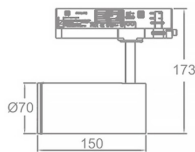

Zoom Tube

Lavov Tracklight from the family Zoom Tube with a power of 20W and an optic of 20-50degrees with a total lumen output of 1800 lm and an efficiency of 90 lm/W. CCT 3000 Kelvin. Made in Die cast aluminium and finished in Black colour. Dali driver.

Item code	86.T005.23Z3.02
Product type	Indoor
Category	Tracklights
Family	Tube & Zoom Tube
Subfamily	Zoom Tube
Pictograms	

Scheme

Product	
Real power (W)	20
Real luminous flux (Lm)	1800
Luminous efficiency (Lm/W)	90
Beam angle (°)	20-50
Life time (h)	50000h L80B10
IP	20
Electrical class insulation	Class I
Operating temperature	15
Colour	Black
Chip Brand	Philip
Control gear included	YES
Control gear	DALI
Colour temperature (K)	4000
Colour consistency (SDCM)	SDCM<3
CRI	80