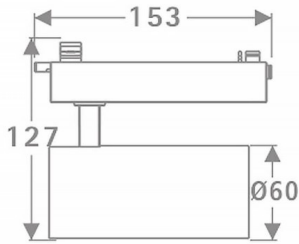

Tube

Lavov Tracklight from the family Tube with a power of 20W and an optic of 16degrees with a total lumen output of 1400 lm and an efficiency of 70 lm/W. CCT 4000 Kelvin. Made in Die cast aluminium and finished in White colour.ON-OFF driver.

Scheme

Item code	86.T005.2411.01
Product type	Indoor
Category	Tracklights
Family	Tube & Zoom Tube
Subfamily	Tube
Pictograms	

Product	
Real power (W)	20
Real luminous flux (Lm)	1400
Luminous efficiency (Lm/W)	70
Beam angle (°)	16
Life time (h)	50000h L80B10
IP	20
Electrical class insulation	Class I
Operating temperature	15
Colour	White
Chip Brand	Philip
Control gear included	yes
Control gear	ON-OFF
Light source	LED
Type of LED	COB
Colour temperature (K)	4000
Colour consistency (SDCM)	SDCM3
CRI	80