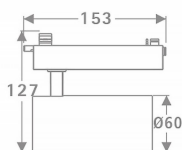

Tube

Lavov Tracklight from the family Tube with a power of 20W and an optic of 16degrees with a total lumen output of 1400 lm and an efficiency of 70 lm/W. CCT 4000 Kelvin. Made in Die cast aluminium and finished in White colour.ON-OFF driver.

Item code 86.T005.2411.01

Product type Indoor

Category Tracklights

Family Tube & Zoom Tube

Subfamily Tube

Pictograms

Scheme

Product

Real power (W) 20

Real luminous flux (Lm) 1400

Luminous efficiency (Lm/W) 70

Beam angle (°) 16

Life time (h) 50000h L80B10

IP 20

Electrical class insulation Class I

Operating temperature 15