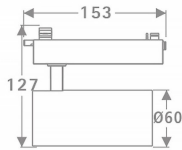

Tube

Lavov Tracklight from the family Tube with a power of 20W and an optic of 16degrees with a total lumen output of 1400 lm and an efficiency of 70 lm/W. CCT 4000 Kelvin. Made in Die cast aluminium and finished in White colour.ON-OFF driver.

Item code	86.T005.2411.01
Product type	Indoor
Category	Tracklights
Family	Tube & Zoom Tube
Subfamily	Tube
Pictograms	

Scheme

Product

Real power (W)	20
Real luminous flux (Lm)	1400
Luminous efficiency (Lm/W)	70
Beam angle (°)	16
Life time (h)	50000h L80B10
IP	20
Electrical class insulation	Class I
Operating temperature	15
Colour	White
Chip Brand	Philip
Control gear included	yes
Control gear	ON-OFF
Colour temperature (K)	4000
Colour consistency (SDCM)	SDCM<3
CRI	80