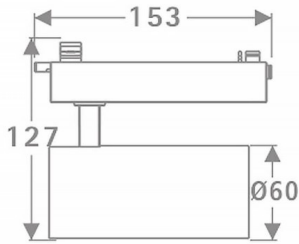

### Tube

Lavov Tracklight from the family Tube with a power of 20W and an optic of 16degrees with a total lumen output of 1400 lm and an efficiency of 70 lm/W. CCT 4000 Kelvin. Made in Die cast aluminium and finished in White colour.ON-OFF driver.

### Scheme

Item code	86.T005.2411.01
Product type	Indoor
Category	Tracklights
Family	Tube & Zoom Tube
Subfamily	Tube
Pictograms	

<b>Product</b>	
Real power (W)	20
Real luminous flux (Lm)	1400
Luminous efficiency (Lm/W)	70
Beam angle (&ordm;)	16
Life time (h)	50000h L80B10
IP	20
Electrical class insulation	Class I
Operating temperature	15
Colour	White
Chip Brand	Philip
Control gear included	yes
Control gear	ON-OFF
Colour temperature (K)	4000
Colour consistency (SDCM)	SDCM<3
CRI	80