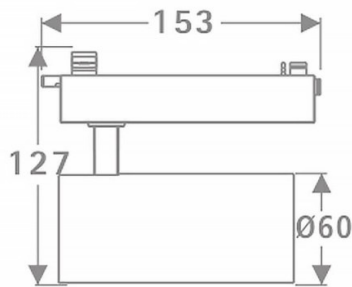

Tube

Lavov Tracklight from the family Tube with a power of 20W and an optic of 16degrees with a total lumen output of 1400 lm and an efficiency of 70 lm/W. CCT 4000 Kelvin. Made in Die cast aluminium and finished in White colour.ON-OFF driver.

Item code	86.T005.2411.01
Product type	Indoor
Category	Tracklights
Family	Tube & Zoom Tube
Subfamily	Tube
Pictograms	

Scheme

Product	
Real power (W)	20
Real luminous flux (Lm)	1400
Luminous efficiency (Lm/W)	70
Beam angle (°)	16
Life time (h)	50000h L80B10
IP	20
Electrical class insulation	Class I
Operating temperature	15
Colour	White
Chip Brand	Philip
Control gear included	yes
Control gear	ON-OFF
Colour temperature (K)	4000
Colour consistency (SDCM)	SDCM<3
CRI	80