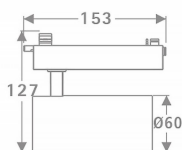

Scheme

Product

Real power (W) 20

Real luminous flux (Lm) 1400

Luminous efficiency (Lm/W) 70

Beam angle (°) 16

Life time (h) 50000h L80B10

IP 20

Electrical class insulation Class I

Operating temperature 15

Colour White

Chip Brand Philip

Control gear included yes

Control gear ON-OFF

Colour temperature (K) 4000

Colour consistency (SDCM) SDCM<3

CRI 80