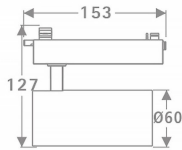

Tube

Lavov Tracklight from the family Tube with a power of 20W and an optic of 16degrees with a total lumen output of 1400 lm and an efficiency of 70 lm/W. CCT 4000 Kelvin. Made in Die cast aluminium and finished in Black colour.ON-OFF driver.

Item code	86.T005.2411.02
Product type	Indoor
Category	Tracklights
Family	Tube & Zoom Tube
Subfamily	Tube
Pictograms	

Scheme

Product

Real power (W)	20
Real luminous flux (Lm)	1400
Luminous efficiency (Lm/W)	70
Beam angle (°)	16
Life time (h)	50000h L80B10
IP	20
Electrical class insulation	Class I
Operating temperature	15
Colour	Black
Chip Brand	Philip
Control gear included	yes
Control gear	ON-OFF
Colour temperature (K)	4000
Colour consistency (SDCM)	SDCM<3
CRI	80