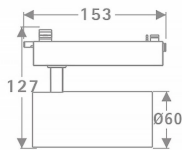

Tube

Lavov Tracklight from the family Tube with a power of 20W and an optic of 16degrees with a total lumen output of 1400 lm and an efficiency of 70 lm/W. CCT 4000 Kelvin. Made in Die cast aluminium and finished in Black colour.ON-OFF driver.

Item code	86.T005.2411.02
Product type	Indoor
Category	Tracklights
Family	Tube & Zoom Tube
Subfamily	Tube
Pictograms	

Scheme

Product	
Real power (W)	20
Real luminous flux (Lm)	1400
Luminous efficiency (Lm/W)	70
Beam angle (°)	16
Life time (h)	50000h L80B10
IP	20
Electrical class insulation	Class I
Operating temperature	15
Colour	Black
Chip Brand	Philip
Control gear included	yes
Control gear	ON-OFF
Colour temperature (K)	4000
Colour consistency (SDCM)	SDCM<3
CRI	80