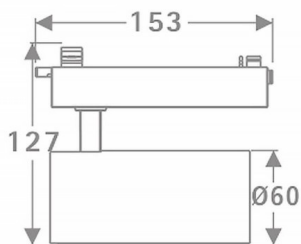

Tube

Lavov Tracklight from the family Tube with a power of 20W and an optic of 16degrees with a total lumen output of 1400 lm and an efficiency of 70 lm/W. CCT 4000 Kelvin. Made in Die cast aluminium and finished in Black colour.ON-OFF driver.

Item code	86.T005.2411.02
Product type	Indoor
Category	Tracklights
Family	Tube & Zoom Tube
Subfamily	Tube
Pictograms	

Scheme

Product	
Real power (W)	20
Real luminous flux (Lm)	1400
Luminous efficiency (Lm/W)	70
Beam angle (°)	16
Life time (h)	50000h L80B10
IP	20
Electrical class insulation	Class I
Operating temperature	15
Colour	Black
Chip Brand	Philip
Control gear included	yes
Control gear	ON-OFF
Light source	LED
Type of LED	COB
Colour temperature (K)	4000
Colour consistency (SDCM)	SDCM3
CRI	80