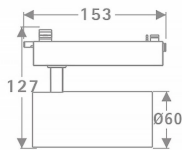

Tube

Lavov Tracklight from the family Tube with a power of 20W and an optic of 26degrees with a total lumen output of 1400 lm and an efficiency of 70 lm/W. CCT 4000 Kelvin. Made in Die cast aluminium and finished in White colour.ON-OFF driver.

Item code	86.T005.2421.01
Product type	Indoor
Category	Tracklights
Family	Tube & Zoom Tube
Subfamily	Tube
Pictograms	

Scheme

Product	
Real power (W)	20
Real luminous flux (Lm)	1400
Luminous efficiency (Lm/W)	70
Beam angle (°)	26
Life time (h)	50000h L80B10
IP	20
Electrical class insulation	Class I
Operating temperature	15
Colour	White
Chip Brand	Philip
Control gear included	yes
Control gear	ON-OFF
Colour temperature (K)	4000
Colour consistency (SDCM)	SDCM<3
CRI	80