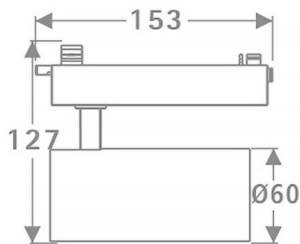

### Tube

Lavov Tracklight from the family Tube with a power of 20W and an optic of 26degrees with a total lumen output of 1400 lm and an efficiency of 70 lm/W. CCT 4000 Kelvin. Made in Die cast aluminium and finished in White colour.ON-OFF driver.

Item code	86.T005.2421.01
Product type	Indoor
Category	Tracklights
Family	Tube & Zoom Tube
Subfamily	Tube
Pictograms	

### Scheme

Product	
Real power (W)	20
Real luminous flux (Lm)	1400
Luminous efficiency (Lm/W)	70
Beam angle (&ordm;)	26
Life time (h)	50000h L80B10
IP	20
Electrical class insulation	Class I
Operating temperature	15
Colour	White
Chip Brand	Philip
Control gear included	yes
Control gear	ON-OFF
Colour temperature (K)	4000
Colour consistency (SDCM)	SDCM<3
CRI	80