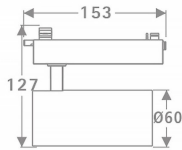

Tube

Lavov Tracklight from the family Tube with a power of 20W and an optic of 26degrees with a total lumen output of 1400 lm and an efficiency of 70 lm/W. CCT 4000 Kelvin. Made in Die cast aluminium and finished in White colour.ON-OFF driver.

Item code	86.T005.2421.01
Product type	Indoor
Category	Tracklights
Family	Tube & Zoom Tube
Subfamily	Tube
Pictograms	

Scheme

Product

Real power (W)	20
Real luminous flux (Lm)	1400
Luminous efficiency (Lm/W)	70
Beam angle (°)	26
Life time (h)	50000h L80B10
IP	20
Electrical class insulation	Class I
Operating temperature	15
Colour	White
Chip Brand	Philip
Control gear included	yes
Control gear	ON-OFF
Colour temperature (K)	4000
Colour consistency (SDCM)	SDCM<3
CRI	80