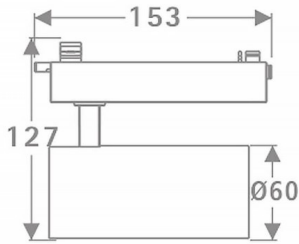

Tube

Lavov Tracklight from the family Tube with a power of 20W and an optic of 26degrees with a total lumen output of 1400 lm and an efficiency of 70 lm/W. CCT 4000 Kelvin. Made in Die cast aluminium and finished in White colour.ON-OFF driver.

Scheme

Item code	86.T005.2421.01
Product type	Indoor
Category	Tracklights
Family	Tube & Zoom Tube
Subfamily	Tube
Pictograms	

Product	
Real power (W)	20
Real luminous flux (Lm)	1400
Luminous efficiency (Lm/W)	70
Beam angle (°)	26
Life time (h)	50000h L80B10
IP	20
Electrical class insulation	Class I
Operating temperature	15
Colour	White
Chip Brand	Philip
Control gear included	yes
Control gear	ON-OFF
Light source	LED
Type of LED	COB
Colour temperature (K)	4000
Colour consistency (SDCM)	SDCM3
CRI	80