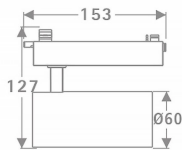

### Tube

Lavov Tracklight from the family Tube with a power of 20W and an optic of 26degrees with a total lumen output of 1400 lm and an efficiency of 70 lm/W. CCT 4000 Kelvin. Made in Die cast aluminium and finished in White colour.ON-OFF driver.

### Scheme

<b>Product</b>	
<b>Real power (W)</b>	<b>20</b>
<b>Real luminous flux (Lm)</b>	<b>1400</b>
<b>Luminous efficiency (Lm/W)</b>	<b>70</b>
<b>Beam angle (°)</b>	<b>26</b>
<b>Life time (h)</b>	<b>50000h L80B10</b>
<b>IP</b>	<b>20</b>
<b>Electrical class insulation</b>	<b>Class I</b>
<b>Operating temperature</b>	<b>15</b>
<b>Colour</b>	<b>White</b>
<b>Chip Brand</b>	<b>Philip</b>
<b>Control gear included</b>	<b>yes</b>
<b>Control gear</b>	<b>ON-OFF</b>
<b>Colour temperature (K)</b>	<b>4000</b>
<b>Colour consistency (SDCM)</b>	<b>SDCM&lt;3</b>
<b>CRI</b>	<b>80</b>