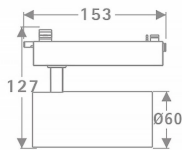

### Tube

Lavov Tracklight from the family Tube with a power of 20W and an optic of 26degrees with a total lumen output of 1400 lm and an efficiency of 70 lm/W. CCT 4000 Kelvin. Made in Die cast aluminium and finished in Black colour.ON-OFF driver.

### Scheme

<b>Product</b>	
<b>Real power (W)</b>	<b>20</b>
<b>Real luminous flux (Lm)</b>	<b>1400</b>
<b>Luminous efficiency (Lm/W)</b>	<b>70</b>
<b>Beam angle (°)</b>	<b>26</b>
<b>Life time (h)</b>	<b>50000h L80B10</b>
<b>IP</b>	<b>20</b>
<b>Electrical class insulation</b>	<b>Class I</b>
<b>Operating temperature</b>	<b>15</b>
<b>Colour</b>	<b>Black</b>
<b>Chip Brand</b>	<b>Philip</b>
<b>Control gear included</b>	<b>yes</b>
<b>Control gear</b>	<b>ON-OFF</b>
<b>Colour temperature (K)</b>	<b>4000</b>
<b>Colour consistency (SDCM)</b>	<b>SDCM&lt;3</b>
<b>CRI</b>	<b>80</b>