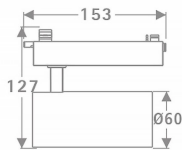

Tube

Lavov Tracklight from the family Tube with a power of 20W and an optic of 26degrees with a total lumen output of 1400 lm and an efficiency of 70 lm/W. CCT 4000 Kelvin. Made in Die cast aluminium and finished in Black colour.ON-OFF driver.

Item code	86.T005.2421.02
Product type	Indoor
Category	Tracklights
Family	Tube & Zoom Tube
Subfamily	Tube
Pictograms	

Scheme

Product	
Real power (W)	20
Real luminous flux (Lm)	1400
Luminous efficiency (Lm/W)	70
Beam angle (°)	26
Life time (h)	50000h L80B10
IP	20
Electrical class insulation	Class I
Operating temperature	15
Colour	Black
Chip Brand	Philip
Control gear included	yes
Control gear	ON-OFF
Colour temperature (K)	4000
Colour consistency (SDCM)	SDCM<3
CRI	80