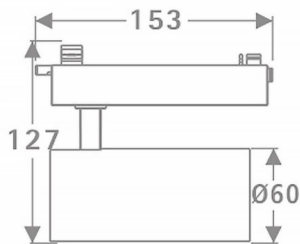

Tube

Lavov Tracklight from the family Tube with a power of 20W and an optic of 26degrees with a total lumen output of 1400 lm and an efficiency of 70 lm/W. CCT 4000 Kelvin. Made in Die cast aluminium and finished in Black colour.ON-OFF driver.

Scheme

Item code	86.T005.2421.02
Product type	Indoor
Category	Tracklights
Family	Tube & Zoom Tube
Subfamily	Tube
Pictograms	

Product	
Real power (W)	20
Real luminous flux (Lm)	1400
Luminous efficiency (Lm/W)	70
Beam angle (º)	26
Life time (h)	50000h L80B10
IP	20
Electrical class insulation	Class I
Operating temperature	15
Colour	Black
Chip Brand	Philip
Control gear included	yes
Control gear	ON-OFF
Colour temperature (K)	4000
Colour consistency (SDCM)	SDCM<3
CRI	80