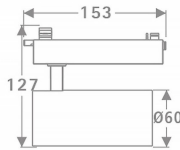

### Tube

Lavov Tracklight from the family Tube with a power of 20W and an optic of 26degrees with a total lumen output of 1400 lm and an efficiency of 70 lm/W. CCT 4000 Kelvin. Made in Die cast aluminium and finished in Black colour.ON-OFF driver.

### Product

<b>Real power (W)</b>	<b>20</b>
<b>Real luminous flux (Lm)</b>	<b>1400</b>
<b>Luminous efficiency (Lm/W)</b>	<b>70</b>
<b>Beam angle (°)</b>	<b>26</b>
<b>Life time (h)</b>	<b>50000h L80B10</b>
<b>IP</b>	<b>20</b>
<b>Electrical class insulation</b>	<b>Class I</b>
<b>Operating temperature</b>	<b>15</b>
<b>Colour</b>	<b>Black</b>
<b>Chip Brand</b>	<b>Philip</b>
<b>Control gear included</b>	<b>yes</b>
<b>Control gear</b>	<b>ON-OFF</b>
<b>Colour temperature (K)</b>	<b>4000</b>
<b>Colour consistency (SDCM)</b>	<b>SDCM&lt;3</b>
<b>CRI</b>	<b>80</b>