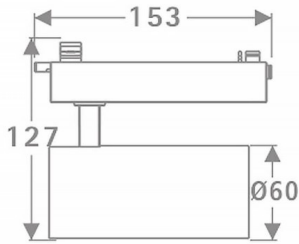

Tube

Lavov Tracklight from the family Tube with a power of 20W and an optic of 36degrees with a total lumen output of 1400 lm and an efficiency of 70 lm/W. CCT 4000 Kelvin. Made in Die cast aluminium and finished in White colour.ON-OFF driver.

Scheme

Item code	86.T005.2431.01
Product type	Indoor
Category	Tracklights
Family	Tube & Zoom Tube
Subfamily	Tube
Pictograms	

Product	
Real power (W)	20
Real luminous flux (Lm)	1400
Luminous efficiency (Lm/W)	70
Beam angle (º)	36
Life time (h)	50000h L80B10
IP	20
Electrical class insulation	Class I
Operating temperature	15
Colour	White
Chip Brand	Philip
Control gear included	yes
Control gear	ON-OFF
Colour temperature (K)	4000
Colour consistency (SDCM)	SDCM<3
CRI	80