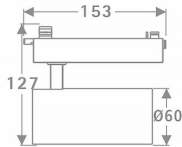

### Tube

Lavov Tracklight from the family Tube with a power of 20W and an optic of 36degrees with a total lumen output of 1400 lm and an efficiency of 70 lm/W. CCT 4000 Kelvin. Made in Die cast aluminium and finished in White colour.ON-OFF driver.

### Scheme

<b>Product</b>	
<b>Real power (W)</b>	<b>20</b>
<b>Real luminous flux (Lm)</b>	<b>1400</b>
<b>Luminous efficiency (Lm/W)</b>	<b>70</b>
<b>Beam angle (°)</b>	<b>36</b>
<b>Life time (h)</b>	<b>50000h L80B10</b>
<b>IP</b>	<b>20</b>
<b>Electrical class insulation</b>	<b>Class I</b>
<b>Operating temperature</b>	<b>15</b>
<b>Colour</b>	<b>White</b>
<b>Chip Brand</b>	<b>Philip</b>
<b>Control gear included</b>	<b>yes</b>
<b>Control gear</b>	<b>ON-OFF</b>
<b>Colour temperature (K)</b>	<b>4000</b>
<b>Colour consistency (SDCM)</b>	<b>SDCM&lt;3</b>
<b>CRI</b>	<b>80</b>