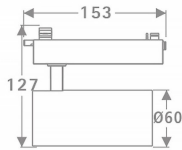

Tube

Lavov Tracklight from the family Tube with a power of 20W and an optic of 36degrees with a total lumen output of 1400 lm and an efficiency of 70 lm/W. CCT 4000 Kelvin. Made in Die cast aluminium and finished in White colour.ON-OFF driver.

Item code	86.T005.2431.01
Product type	Indoor
Category	Tracklights
Family	Tube & Zoom Tube
Subfamily	Tube
Pictograms	

Scheme

Product

Real power (W)	20
Real luminous flux (Lm)	1400
Luminous efficiency (Lm/W)	70
Beam angle (°)	36
Life time (h)	50000h L80B10
IP	20
Electrical class insulation	Class I
Operating temperature	15
Colour	White
Chip Brand	Philip
Control gear included	yes
Control gear	ON-OFF
Colour temperature (K)	4000
Colour consistency (SDCM)	SDCM<3
CRI	80