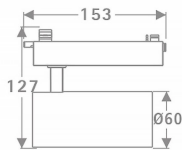

Tube

Lavov Tracklight from the family Tube with a power of 20W and an optic of 36degrees with a total lumen output of 1400 lm and an efficiency of 70 lm/W. CCT 4000 Kelvin. Made in Die cast aluminium and finished in White colour.ON-OFF driver.

Item code	86.T005.2431.01
Product type	Indoor
Category	Tracklights
Family	Tube & Zoom Tube
Subfamily	Tube
Pictograms	

Scheme

Product	
Real power (W)	20
Real luminous flux (Lm)	1400
Luminous efficiency (Lm/W)	70
Beam angle (°)	36
Life time (h)	50000h L80B10
IP	20
Electrical class insulation	Class I
Operating temperature	15
Colour	White
Chip Brand	Philip
Control gear included	yes
Control gear	ON-OFF
Colour temperature (K)	4000
Colour consistency (SDCM)	SDCM<3
CRI	80