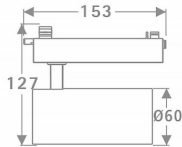

Tube

Lavov Tracklight from the family Tube with a power of 20W and an optic of 36degrees with a total lumen output of 1400 lm and an efficiency of 70 lm/W. CCT 4000 Kelvin. Made in Die cast aluminium and finished in White colour.ON-OFF driver.

Item code	86.T005.2431.01
Product type	Indoor
Category	Tracklights
Family	Tube & Zoom Tube
Subfamily	Tube
Pictograms	

Scheme

Product	
Real power (W)	20
Real luminous flux (Lm)	1400
Luminous efficiency (Lm/W)	70
Beam angle (°)	36
Life time (h)	50000h L80B10
IP	20
Electrical class insulation	Class I
Operating temperature	15
Colour	White
Chip Brand	Philip
Control gear included	yes
Control gear	ON-OFF
Colour temperature (K)	4000
Colour consistency (SDCM)	SDCM<3
CRI	80