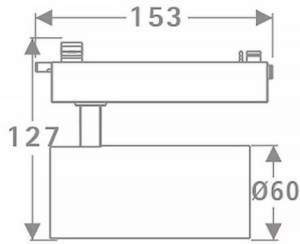

Tube

Lavov Tracklight from the family Tube with a power of 20W and an optic of 36degrees with a total lumen output of 1400 lm and an efficiency of 70 lm/W. CCT 4000 Kelvin. Made in Die cast aluminium and finished in White colour.ON-OFF driver.

Scheme

Item code	86.T005.2431.01
Product type	Indoor
Category	Tracklights
Family	Tube & Zoom Tube
Subfamily	Tube
Pictograms	

Product	
Real power (W)	20
Real luminous flux (Lm)	1400
Luminous efficiency (Lm/W)	70
Beam angle (°)	36
Life time (h)	50000h L80B10
IP	20
Electrical class insulation	Class I
Operating temperature	15
Colour	White
Chip Brand	Philip
Control gear included	yes
Control gear	ON-OFF
Light source	LED
Type of LED	COB
Colour temperature (K)	4000
Colour consistency (SDCM)	SDCM3
CRI	80