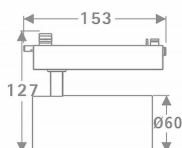

Tube

Lavov Tracklight from the family Tube with a power of 20W and an optic of 36degrees with a total lumen output of 1400 lm and an efficiency of 70 lm/W. CCT 4000 Kelvin. Made in Die cast aluminium and finished in Black colour.ON-OFF driver.

Item code	86.T005.2431.02
Product type	Indoor
Category	Tracklights
Family	Tube & Zoom Tube
Subfamily	Tube

Pictograms

Scheme

Product	
Real power (W)	20
Real luminous flux (Lm)	1400
Luminous efficiency (Lm/W)	70
Beam angle (°)	36
Life time (h)	50000h L80B10
IP	20
Electrical class insulation	Class I
Operating temperature	15
Colour	Black
Chip Brand	Philip
Control gear included	yes
Control gear	ON-OFF
Colour temperature (K)	4000
Colour consistency (SDCM)	SDCM<3
CRI	80