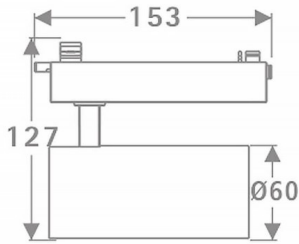

Tube

Lavov Tracklight from the family Tube with a power of 20W and an optic of 36degrees with a total lumen output of 1400 lm and an efficiency of 70 lm/W. CCT 4000 Kelvin. Made in Die cast aluminium and finished in Black colour.ON-OFF driver.

Scheme

Item code	86.T005.2431.02
Product type	Indoor
Category	Tracklights
Family	Tube & Zoom Tube
Subfamily	Tube
Pictograms	

Product	
Real power (W)	20
Real luminous flux (Lm)	1400
Luminous efficiency (Lm/W)	70
Beam angle (°)	36
Life time (h)	50000h L80B10
IP	20
Electrical class insulation	Class I
Operating temperature	15
Colour	Black
Chip Brand	Philip
Control gear included	yes
Control gear	ON-OFF
Light source	LED
Type of LED	COB
Colour temperature (K)	4000
Colour consistency (SDCM)	SDCM3
CRI	80