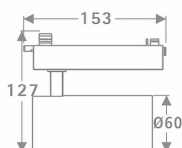

Tube

Lavov Tracklight from the family Tube with a power of 20W and an optic of 36degrees with a total lumen output of 1400 lm and an efficiency of 70 lm/W. CCT 4000 Kelvin. Made in Die cast aluminium and finished in Black colour.ON-OFF driver.

Item code	86.T005.2431.02
Product type	Indoor
Category	Tracklights
Family	Tube & Zoom Tube
Subfamily	Tube

Pictograms

Scheme

Product

Real power (W)	20
Real luminous flux (Lm)	1400
Luminous efficiency (Lm/W)	70
Beam angle (°)	36
Life time (h)	50000h L80B10
IP	20
Electrical class insulation	Class I
Operating temperature	15
Colour	Black
Chip Brand	Philip
Control gear included	yes
Control gear	ON-OFF
Colour temperature (K)	4000
Colour consistency (SDCM)	SDCM<3
CRI	80