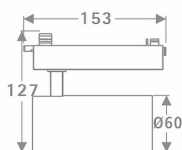

Tube

Lavov Tracklight from the family Tube with a power of 20W and an optic of 36degrees with a total lumen output of 1400 lm and an efficiency of 70 lm/W. CCT 4000 Kelvin. Made in Die cast aluminium and finished in Black colour.ON-OFF driver.

Item code	86.T005.2431.02
Product type	Indoor
Category	Tracklights
Family	Tube & Zoom Tube
Subfamily	Tube
Pictograms	

Scheme

Product	
Real power (W)	20
Real luminous flux (Lm)	1400
Luminous efficiency (Lm/W)	70
Beam angle (°)	36
Life time (h)	50000h L80B10
IP	20
Electrical class insulation	Class I
Operating temperature	15
Colour	Black
Chip Brand	Philip
Control gear included	yes
Control gear	ON-OFF
Colour temperature (K)	4000
Colour consistency (SDCM)	SDCM<3
CRI	80