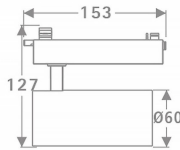

Tube

Lavov Tracklight from the family Tube with a power of 20W and an optic of 36degrees with a total lumen output of 1400 lm and an efficiency of 70 lm/W. CCT 4000 Kelvin. Made in Die cast aluminium and finished in Black colour.ON-OFF driver.

Item code	86.T005.2431.02
Product type	Indoor
Category	Tracklights
Family	Tube & Zoom Tube
Subfamily	Tube
Pictograms	

Scheme

Product	
Real power (W)	20
Real luminous flux (Lm)	1400
Luminous efficiency (Lm/W)	70
Beam angle (°)	36
Life time (h)	50000h L80B10
IP	20
Electrical class insulation	Class I
Operating temperature	15
Colour	Black
Chip Brand	Philip
Control gear included	yes
Control gear	ON-OFF
Colour temperature (K)	4000
Colour consistency (SDCM)	SDCM<3
CRI	80