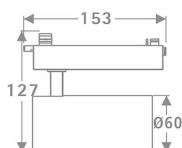

### Tube

Lavov Tracklight from the family Tube with a power of 20W and an optic of 36degrees with a total lumen output of 1400 lm and an efficiency of 70 lm/W. CCT 4000 Kelvin. Made in Die cast aluminium and finished in Black colour.ON-OFF driver.

### Scheme

<b>Product</b>	
<b>Real power (W)</b>	<b>20</b>
<b>Real luminous flux (Lm)</b>	<b>1400</b>
<b>Luminous efficiency (Lm/W)</b>	<b>70</b>
<b>Beam angle (°)</b>	<b>36</b>
<b>Life time (h)</b>	<b>50000h L80B10</b>
<b>IP</b>	<b>20</b>
<b>Electrical class insulation</b>	<b>Class I</b>
<b>Operating temperature</b>	<b>15</b>
<b>Colour</b>	<b>Black</b>
<b>Chip Brand</b>	<b>Philip</b>
<b>Control gear included</b>	<b>yes</b>
<b>Control gear</b>	<b>DALI</b>
<b>Colour temperature (K)</b>	<b>4000</b>
<b>Colour consistency (SDCM)</b>	<b>SDCM&lt;3</b>
<b>CRI</b>	<b>80</b>