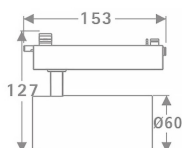

Tube

Lavov Tracklight from the family Tube with a power of 20W and an optic of 36degrees with a total lumen output of 1400 lm and an efficiency of 70 lm/W. CCT 4000 Kelvin. Made in Die cast aluminium and finished in Black colour.ON-OFF driver.

Item code	86.T005.2433.02
Product type	Indoor
Category	Tracklights
Family	Tube & Zoom Tube
Subfamily	Tube

Pictograms

Scheme

Product

Real power (W)	20
Real luminous flux (Lm)	1400
Luminous efficiency (Lm/W)	70
Beam angle (°)	36
Life time (h)	50000h L80B10
IP	20
Electrical class insulation	Class I
Operating temperature	15
Colour	Black
Chip Brand	Philip
Control gear included	yes
Control gear	DALI
Colour temperature (K)	4000
Colour consistency (SDCM)	SDCM<3
CRI	80