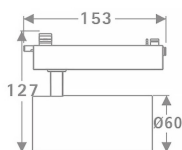

Scheme

Product

Real power (W) 20

Real luminous flux (Lm) 1400

Luminous efficiency (Lm/W) 70

Beam angle (°) 36

Life time (h) 50000h L80B10

IP 20

Electrical class insulation Class I

Operating temperature 15

Colour Black

Chip Brand Philip

Control gear included yes

Control gear DALI

Colour temperature (K) 4000

Colour consistency (SDCM) SDCM<3

CRI 80