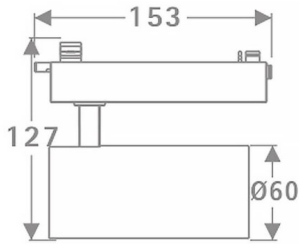

### Tube

Lavov Tracklight from the family Tube with a power of 20W and an optic of 36degrees with a total lumen output of 1400 lm and an efficiency of 70 lm/W. CCT 4000 Kelvin. Made in Die cast aluminium and finished in Black colour.ON-OFF driver.

### Scheme

Item code	86.T005.2433.02
Product type	Indoor
Category	Tracklights
Family	Tube & Zoom Tube
Subfamily	Tube
Pictograms	

<b>Product</b>	
Real power (W)	20
Real luminous flux (Lm)	1400
Luminous efficiency (Lm/W)	70
Beam angle (&ordm;)	36
Life time (h)	50000h L80B10
IP	20
Electrical class insulation	Class I
Operating temperature	15
Colour	Black
Chip Brand	Philip
Control gear included	yes
Control gear	DALI
Colour temperature (K)	4000
Colour consistency (SDCM)	SDCM<3
CRI	80