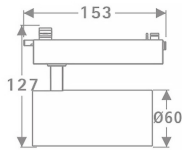

Tube

Lavov Tracklight from the family Tube with a power of 20W and an optic of 36degrees with a total lumen output of 1400 lm and an efficiency of 70 lm/W. CCT 4000 Kelvin. Made in Die cast aluminium and finished in Black colour.ON-OFF driver.

Item code	86.T005.2433.02
Product type	Indoor
Category	Tracklights
Family	Tube & Zoom Tube
Subfamily	Tube
Pictograms	

Scheme

Product

Real power (W)	20
Real luminous flux (Lm)	1400
Luminous efficiency (Lm/W)	70
Beam angle (°)	36
Life time (h)	50000h L80B10
IP	20
Electrical class insulation	Class I
Operating temperature	15
Colour	Black
Chip Brand	Philip
Control gear included	yes
Control gear	DALI
Colour temperature (K)	4000
Colour consistency (SDCM)	SDCM<3
CRI	80