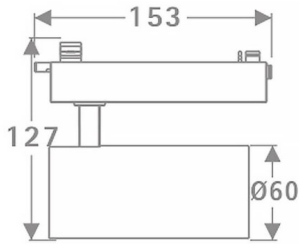

Tube

Lavov Tracklight from the family Tube with a power of 20W and an optic of 36degrees with a total lumen output of 1400 lm and an efficiency of 70 lm/W. CCT 4000 Kelvin. Made in Die cast aluminium and finished in Black colour.ON-OFF driver.

Scheme

Item code	86.T005.2433.02
Product type	Indoor
Category	Tracklights
Family	Tube & Zoom Tube
Subfamily	Tube
Pictograms	

Product	
Real power (W)	20
Real luminous flux (Lm)	1400
Luminous efficiency (Lm/W)	70
Beam angle (°)	36
Life time (h)	50000h L80B10
IP	20
Electrical class insulation	Class I
Operating temperature	15
Colour	Black
Chip Brand	Philip
Control gear included	yes
Control gear	DALI
Light source	LED
Type of LED	COB
Colour temperature (K)	4000
Colour consistency (SDCM)	SDCM3
CRI	80