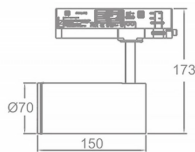

Scheme

Product	
Real power (W)	20
Real luminous flux (Lm)	1800
Luminous efficiency (Lm/W)	90
Beam angle (°)	20-50
Life time (h)	50000h L80B10
IP	20
Electrical class insulation	Class I
Operating temperature	15
Colour	White
Chip Brand	Philip
Control gear included	yes
Control gear	ON-OFF
Colour temperature (K)	4000
Colour consistency (SDCM)	SDCM<3
CRI	80