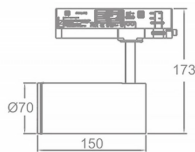

### Zoom Tube

Lavov Tracklight from the family Zoom Tube with a power of 20W and an optic of 20-50degrees with a total lumen output of 1800 lm and an efficiency of 90 lm/W. CCT 4000 Kelvin. Made in Die cast aluminium and finished in White colour.ON-OFF driver.

<b>Item code</b>	<b>86.T005.24Z1.01</b>
<b>Product type</b>	<b>Indoor</b>
<b>Category</b>	<b>Tracklights</b>
<b>Family</b>	<b>Tube &amp; Zoom Tube</b>
<b>Subfamily</b>	<b>Zoom Tube</b>
<b>Pictograms</b>	

### Scheme

<b>Product</b>	
<b>Real power (W)</b>	<b>20</b>
<b>Real luminous flux (Lm)</b>	<b>1800</b>
<b>Luminous efficiency (Lm/W)</b>	<b>90</b>
<b>Beam angle (°)</b>	<b>20-50</b>
<b>Life time (h)</b>	<b>50000h L80B10</b>
<b>IP</b>	<b>20</b>
<b>Electrical class insulation</b>	<b>Class I</b>
<b>Operating temperature</b>	<b>15</b>
<b>Colour</b>	<b>White</b>
<b>Chip Brand</b>	<b>Philip</b>
<b>Control gear included</b>	<b>yes</b>
<b>Control gear</b>	<b>ON-OFF</b>
<b>Colour temperature (K)</b>	<b>4000</b>
<b>Colour consistency (SDCM)</b>	<b>SDCM&lt;3</b>
<b>CRI</b>	<b>80</b>