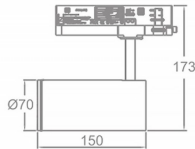

### Zoom Tube

Lavov Tracklight from the family Zoom Tube with a power of 20W and an optic of 20-50degrees with a total lumen output of 1800 lm and an efficiency of 90 lm/W. CCT 4000 Kelvin. Made in Die cast aluminium and finished in White colour.ON-OFF driver.

<b>Item code</b>	<b>86.T005.24Z1.01</b>
<b>Product type</b>	<b>Indoor</b>
<b>Category</b>	<b>Tracklights</b>
<b>Family</b>	<b>Tube &amp; Zoom Tube</b>
<b>Subfamily</b>	<b>Zoom Tube</b>
<b>Pictograms</b>	

### Scheme

<b>Product</b>	
<b>Real power (W)</b>	<b>20</b>
<b>Real luminous flux (Lm)</b>	<b>1800</b>
<b>Luminous efficiency (Lm/W)</b>	<b>90</b>
<b>Beam angle (°)</b>	<b>20-50</b>
<b>Life time (h)</b>	<b>50000h L80B10</b>
<b>IP</b>	<b>20</b>
<b>Electrical class insulation</b>	<b>Class I</b>
<b>Operating temperature</b>	<b>15</b>
<b>Colour</b>	<b>White</b>
<b>Chip Brand</b>	<b>Philip</b>
<b>Control gear included</b>	<b>yes</b>
<b>Control gear</b>	<b>ON-OFF</b>
<b>Colour temperature (K)</b>	<b>4000</b>
<b>Colour consistency (SDCM)</b>	<b>SDCM&lt;3</b>
<b>CRI</b>	<b>80</b>