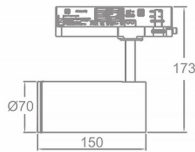

Zoom Tube

Lavov Tracklight from the family Zoom Tube with a power of 20W and an optic of 20-50degrees with a total lumen output of 1800 lm and an efficiency of 90 lm/W. CCT 4000 Kelvin. Made in Die cast aluminium and finished in White colour.ON-OFF driver.

Item code	86.T005.24Z1.01
Product type	Indoor
Category	Tracklights
Family	Tube & Zoom Tube
Subfamily	Zoom Tube
Pictograms	

Scheme

Product	
Real power (W)	20
Real luminous flux (Lm)	1800
Luminous efficiency (Lm/W)	90
Beam angle (°)	20-50
Life time (h)	50000h L80B10
IP	20
Electrical class insulation	Class I
Operating temperature	15
Colour	White
Chip Brand	Philip
Control gear included	yes
Control gear	ON-OFF
Colour temperature (K)	4000
Colour consistency (SDCM)	SDCM<3
CRI	80