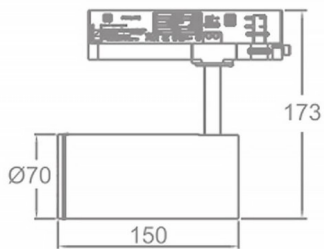

Zoom Tube

Lavov Tracklight from the family Zoom Tube with a power of 20W and an optic of 20-50degrees with a total lumen output of 1800 lm and an efficiency of 90 lm/W. CCT 4000 Kelvin. Made in Die cast aluminium and finished in White colour.ON-OFF driver.

Scheme

Item code	86.T005.24Z1.01
Product type	Indoor
Category	Tracklights
Family	Tube & Zoom Tube
Subfamily	Zoom Tube
Pictograms	

Product	
Real power (W)	20
Real luminous flux (Lm)	1800
Luminous efficiency (Lm/W)	90
Beam angle (º)	20-50
Life time (h)	50000h L80B10
IP	20
Electrical class insulation	Class I
Operating temperature	15
Colour	White
Chip Brand	Philip
Control gear included	yes
Control gear	ON-OFF
Colour temperature (K)	4000
Colour consistency (SDCM)	SDCM<3
CRI	80