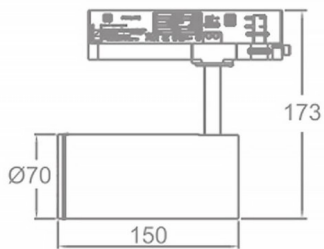

Zoom Tube

Lavov Tracklight from the family Zoom Tube with a power of 20W and an optic of 20-50degrees with a total lumen output of 1800 lm and an efficiency of 90 lm/W. CCT 4000 Kelvin. Made in Die cast aluminium and finished in White colour.ON-OFF driver.

Scheme

Item code	86.T005.24Z1.01
Product type	Indoor
Category	Tracklights
Family	Tube & Zoom Tube
Subfamily	Zoom Tube
Pictograms	

Product	
Real power (W)	20
Real luminous flux (Lm)	1800
Luminous efficiency (Lm/W)	90
Beam angle (°)	20-50
Life time (h)	50000h L80B10
IP	20
Electrical class insulation	Class I
Operating temperature	15
Colour	White
Chip Brand	Philip
Control gear included	yes
Control gear	ON-OFF
Colour temperature (K)	4000
Colour consistency (SDCM)	SDCM<3
CRI	80