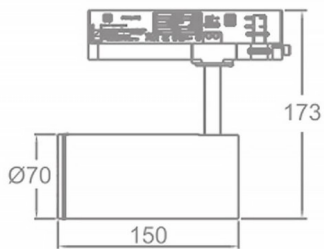

Zoom Tube

Lavov Tracklight from the family Zoom Tube with a power of 20W and an optic of 20-50degrees with a total lumen output of 1800 lm and an efficiency of 90 lm/W. CCT 4000 Kelvin. Made in Die cast aluminium and finished in Black colour.ON-OFF driver.

Scheme

Item code	86.T005.24Z1.02
Product type	Indoor
Category	Tracklights
Family	Tube & Zoom Tube
Subfamily	Zoom Tube
Pictograms	

Product	
Real power (W)	20
Real luminous flux (Lm)	1800
Luminous efficiency (Lm/W)	90
Beam angle (°)	20-50
Life time (h)	50000h L80B10
IP	20
Electrical class insulation	Class I
Operating temperature	15
Colour	Black
Chip Brand	Philip
Control gear included	yes
Control gear	ON-OFF
Light source	LED
Type of LED	COB
Colour temperature (K)	4000
Colour consistency (SDCM)	SDCM3
CRI	80