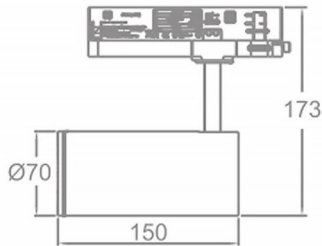

Zoom Tube

Lavov Tracklight from the family Zoom Tube with a power of 20W and an optic of 20-50degrees with a total lumen output of 1800 lm and an efficiency of 90 lm/W. CCT 4000 Kelvin. Made in Die cast aluminium and finished in Black colour.ON-OFF driver.

Scheme

Item code	86.T005.24Z1.02
Product type	Indoor
Category	Tracklights
Family	Tube & Zoom Tube
Subfamily	Zoom Tube
Pictograms	

Product	
Real power (W)	20
Real luminous flux (Lm)	1800
Luminous efficiency (Lm/W)	90
Beam angle (º)	20-50
Life time (h)	50000h L80B10
IP	20
Electrical class insulation	Class I
Operating temperature	15
Colour	Black
Chip Brand	Philip
Control gear included	yes
Control gear	ON-OFF
Colour temperature (K)	4000
Colour consistency (SDCM)	SDCM<3
CRI	80