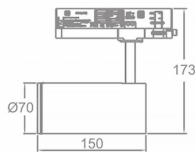

### Zoom Tube

Lavov Tracklight from the family Zoom Tube with a power of 20W and an optic of 20-50degrees with a total lumen output of 1800 lm and an efficiency of 90 lm/W. CCT 4000 Kelvin. Made in Die cast aluminium and finished in Black colour.ON-OFF driver.

<b>Item code</b>	<b>86.T005.24Z1.02</b>
<b>Product type</b>	<b>Indoor</b>
<b>Category</b>	<b>Tracklights</b>
<b>Family</b>	<b>Tube &amp; Zoom Tube</b>
<b>Subfamily</b>	<b>Zoom Tube</b>
<b>Pictograms</b>	

### Scheme

<b>Product</b>	
<b>Real power (W)</b>	<b>20</b>
<b>Real luminous flux (Lm)</b>	<b>1800</b>
<b>Luminous efficiency (Lm/W)</b>	<b>90</b>
<b>Beam angle (°)</b>	<b>20-50</b>
<b>Life time (h)</b>	<b>50000h L80B10</b>
<b>IP</b>	<b>20</b>
<b>Electrical class insulation</b>	<b>Class I</b>
<b>Operating temperature</b>	<b>15</b>
<b>Colour</b>	<b>Black</b>
<b>Chip Brand</b>	<b>Philip</b>
<b>Control gear included</b>	<b>yes</b>
<b>Control gear</b>	<b>ON-OFF</b>
<b>Colour temperature (K)</b>	<b>4000</b>
<b>Colour consistency (SDCM)</b>	<b>SDCM&lt;3</b>
<b>CRI</b>	<b>80</b>