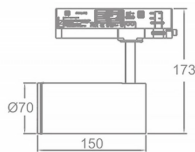

Zoom Tube

Lavov Tracklight from the family Zoom Tube with a power of 20W and an optic of 20-50degrees with a total lumen output of 1800 lm and an efficiency of 90 lm/W. CCT 4000 Kelvin. Made in Die cast aluminium and finished in Black colour.ON-OFF driver.

Item code	86.T005.24Z1.02
Product type	Indoor
Category	Tracklights
Family	Tube & Zoom Tube
Subfamily	Zoom Tube
Pictograms	

Scheme

Product	
Real power (W)	20
Real luminous flux (Lm)	1800
Luminous efficiency (Lm/W)	90
Beam angle (°)	20-50
Life time (h)	50000h L80B10
IP	20
Electrical class insulation	Class I
Operating temperature	15
Colour	Black
Chip Brand	Philip
Control gear included	yes
Control gear	ON-OFF
Colour temperature (K)	4000
Colour consistency (SDCM)	SDCM<3
CRI	80