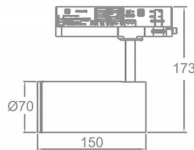

### Zoom Tube

Lavov Tracklight from the family Zoom Tube with a power of 20W and an optic of 20-50degrees with a total lumen output of 1800 lm and an efficiency of 90 lm/W. CCT 4000 Kelvin. Made in Die cast aluminium and finished in Black colour.ON-OFF driver.

### Scheme

<b>Product</b>	
<b>Real power (W)</b>	<b>20</b>
<b>Real luminous flux (Lm)</b>	<b>1800</b>
<b>Luminous efficiency (Lm/W)</b>	<b>90</b>
<b>Beam angle (°)</b>	<b>20-50</b>
<b>Life time (h)</b>	<b>50000h L80B10</b>
<b>IP</b>	<b>20</b>
<b>Electrical class insulation</b>	<b>Class I</b>
<b>Operating temperature</b>	<b>15</b>
<b>Colour</b>	<b>Black</b>
<b>Chip Brand</b>	<b>Philip</b>
<b>Control gear included</b>	<b>yes</b>
<b>Control gear</b>	<b>ON-OFF</b>
<b>Colour temperature (K)</b>	<b>4000</b>
<b>Colour consistency (SDCM)</b>	<b>SDCM&lt;3</b>
<b>CRI</b>	<b>80</b>