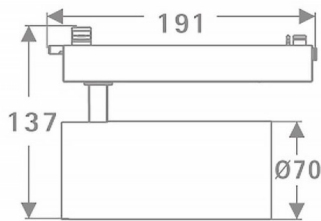

Tube

Lavov Tracklight from the family Tube with a power of 30W and an optic of 16degrees with a total lumen output of 2400 lm and an efficiency of 80 lm/W. CCT 3000 Kelvin. Made in Die cast aluminium and finished in Black colour.ON-OFF driver.

Item code	86.T005.3311.02
Product type	Indoor
Category	Tracklights
Family	Tube & Zoom Tube
Subfamily	Tube

Pictograms

Scheme

Product	
Real power (W)	30
Real luminous flux (Lm)	2400
Luminous efficiency (Lm/W)	80
Beam angle (°)	16
Life time (h)	50000h L80B10
IP	20
Electrical class insulation	Class I
Operating temperature	15
Colour	Black
Chip Brand	Philip
Control gear included	yes
Control gear	ON-OFF
Light source	LED
Type of LED	COB
Colour temperature (K)	3000
Colour consistency (SDCM)	SDCM3
CRI	80