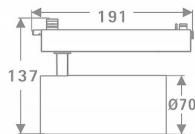

Tube

Lavov Tracklight from the family Tube with a power of 30W and an optic of 16degrees with a total lumen output of 2400 lm and an efficiency of 80 lm/W. CCT 3000 Kelvin. Made in Die cast aluminium and finished in Black colour.ON-OFF driver.

Item code	86.T005.3311.02
Product type	Indoor
Category	Tracklights
Family	Tube & Zoom Tube
Subfamily	Tube
Pictograms	

Scheme

Photometry

Product	
Real power (W)	30
Real luminous flux (Lm)	2400
Luminous efficiency (Lm/W)	80
Beam angle (°)	16
Life time (h)	50000h L80B10
IP	20
Electrical class insulation	Class I
Operating temperature	15
Colour	Black
Chip Brand	Philip
Control gear included	yes
Control gear	ON-OFF
Colour temperature (K)	3000
Colour consistency (SDCM)	SDCM<3
CRI	80