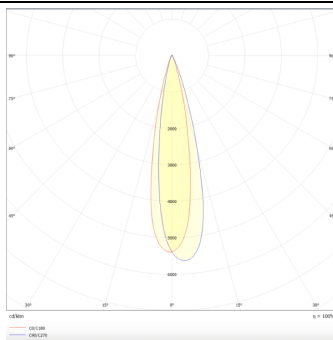

Tube

Lavov Tracklight from the family Tube with a power of 30W and an optic of 16degrees with a total lumen output of 2400 lm and an efficiency of 80 lm/W. CCT 3000 Kelvin. Made in Die cast aluminium and finished in Black colour.ON-OFF driver.

Item code	86.T005.3311.02
Product type	Indoor
Category	Tracklights
Family	Tube & Zoom Tube
Subfamily	Tube
Pictograms	

Scheme

Photometry

Product	
Real power (W)	30
Real luminous flux (Lm)	2400
Luminous efficiency (Lm/W)	80
Beam angle (°)	16
Life time (h)	50000h L80B10
IP	20
Electrical class insulation	Class I
Operating temperature	15
Colour	Black
Chip Brand	Philip
Control gear included	yes
Control gear	ON-OFF
Colour temperature (K)	3000
Colour consistency (SDCM)	SDCM<3
CRI	80