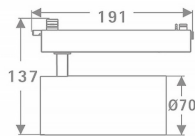

Tube

Lavov Tracklight from the family Tube with a power of 30W and an optic of 16degrees with a total lumen output of 2400 lm and an efficiency of 80 lm/W. CCT 3000 Kelvin. Made in Die cast aluminium and finished in Black colour.ON-OFF driver.

Item code	86.T005.3311.02
Product type	Indoor
Category	Tracklights
Family	Tube & Zoom Tube
Subfamily	Tube
Pictograms	

Scheme

Photometry

Product	
Real power (W)	30
Real luminous flux (Lm)	2400
Luminous efficiency (Lm/W)	80
Beam angle (°)	16
Life time (h)	50000h L80B10
IP	20
Electrical class insulation	Class I
Operating temperature	15
Colour	Black
Chip Brand	Philip
Control gear included	yes
Control gear	ON-OFF
Colour temperature (K)	3000
Colour consistency (SDCM)	SDCM<3
CRI	80