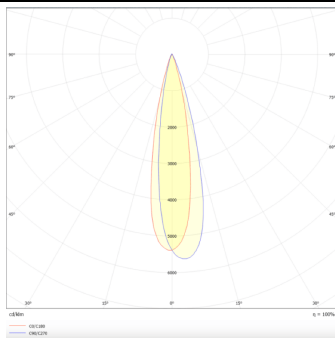

Tube

Lavov Tracklight from the family Tube with a power of 30W and an optic of 16degrees with a total lumen output of 2400 lm and an efficiency of 80 lm/W. CCT 3000 Kelvin. Made in Die cast aluminium and finished in Black colour.ON-OFF driver.

Item code	86.T005.3311.02
Product type	Indoor
Category	Tracklights
Family	Tube & Zoom Tube
Subfamily	Tube
Pictograms	

Scheme

Photometry

Product	
Real power (W)	30
Real luminous flux (Lm)	2400
Luminous efficiency (Lm/W)	80
Beam angle (°)	16
Life time (h)	50000h L80B10
IP	20
Electrical class insulation	Class I
Operating temperature	15
Colour	Black
Chip Brand	Philip
Control gear included	yes
Control gear	ON-OFF
Colour temperature (K)	3000
Colour consistency (SDCM)	SDCM<3
CRI	80