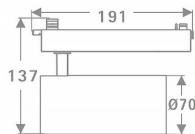

Tube

Lavov Tracklight from the family Tube with a power of 30W and an optic of 26degrees with a total lumen output of 2400 lm and an efficiency of 80 lm/W. CCT 3000 Kelvin. Made in Die cast aluminium and finished in White colour.ON-OFF driver.

Item code	86.T005.3321.01
Product type	Indoor
Category	Tracklights
Family	Tube & Zoom Tube
Subfamily	Tube
Pictograms	

Scheme

Photometry

Product

Real power (W)	30
Real luminous flux (Lm)	2400
Luminous efficiency (Lm/W)	80
Beam angle (°)	26
Life time (h)	50000h L80B10
IP	20
Electrical class insulation	Class I
Operating temperature	15
Colour	White
Chip Brand	Philip
Control gear included	yes
Control gear	ON-OFF
Colour temperature (K)	3000
Colour consistency (SDCM)	SDCM<3
CRI	80