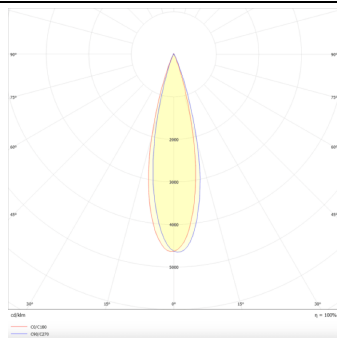

### Tube

Lavov Tracklight from the family Tube with a power of 30W and an optic of 26degrees with a total lumen output of 2400 lm and an efficiency of 80 lm/W. CCT 3000 Kelvin. Made in Die cast aluminium and finished in White colour.ON-OFF driver.

### Product

<b>Real power (W)</b>	<b>30</b>
<b>Real luminous flux (Lm)</b>	<b>2400</b>
<b>Luminous efficiency (Lm/W)</b>	<b>80</b>
<b>Beam angle (°)</b>	<b>26</b>
<b>Life time (h)</b>	<b>50000h L80B10</b>
<b>IP</b>	<b>20</b>
<b>Electrical class insulation</b>	<b>Class I</b>
<b>Operating temperature</b>	<b>15</b>
<b>Colour</b>	<b>White</b>
<b>Chip Brand</b>	<b>Philip</b>
<b>Control gear included</b>	<b>yes</b>
<b>Control gear</b>	<b>ON-OFF</b>
<b>Colour temperature (K)</b>	<b>3000</b>
<b>Colour consistency (SDCM)</b>	<b>SDCM&lt;3</b>
<b>CRI</b>	<b>80</b>