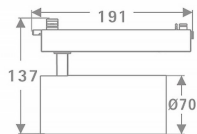

Tube

Lavov Tracklight from the family Tube with a power of 30W and an optic of 26degrees with a total lumen output of 2400 lm and an efficiency of 80 lm/W. CCT 3000 Kelvin. Made in Die cast aluminium and finished in White colour.ON-OFF driver.

| | |
|---------------------|-----------------------------|
| Item code | 86.T005.3321.01 |
| Product type | Indoor |
| Category | Tracklights |
| Family | Tube & Zoom Tube |
| Subfamily | Tube |
| Pictograms | |

Scheme

Photometry

| | |
|------------------------------------|----------------------|
| Product | |
| Real power (W) | 30 |
| Real luminous flux (Lm) | 2400 |
| Luminous efficiency (Lm/W) | 80 |
| Beam angle (°) | 26 |
| Life time (h) | 50000h L80B10 |
| IP | 20 |
| Electrical class insulation | Class I |
| Operating temperature | 15 |
| Colour | White |
| Chip Brand | Philip |
| Control gear included | yes |
| Control gear | ON-OFF |
| Colour temperature (K) | 3000 |
| Colour consistency (SDCM) | SDCM<3 |
| CRI | 80 |