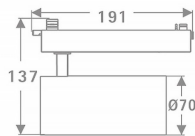

**Tube**

Lavov Tracklight from the family Tube with a power of 30W and an optic of 26degrees with a total lumen output of 2400 lm and an efficiency of 80 lm/W. CCT 3000 Kelvin. Made in Die cast aluminium and finished in White colour.ON-OFF driver.

**Scheme**

<b>Product</b>	
<b>Real power (W)</b>	<b>30</b>
<b>Real luminous flux (Lm)</b>	<b>2400</b>
<b>Luminous efficiency (Lm/W)</b>	<b>80</b>
<b>Beam angle (°)</b>	<b>26</b>
<b>Life time (h)</b>	<b>50000h L80B10</b>
<b>IP</b>	<b>20</b>
<b>Electrical class insulation</b>	<b>Class I</b>
<b>Operating temperature</b>	<b>15</b>
<b>Colour</b>	<b>White</b>
<b>Chip Brand</b>	<b>Philip</b>
<b>Control gear included</b>	<b>yes</b>
<b>Control gear</b>	<b>ON-OFF</b>
<b>Colour temperature (K)</b>	<b>3000</b>
<b>Colour consistency (SDCM)</b>	<b>SDCM&lt;3</b>
<b>CRI</b>	<b>80</b>