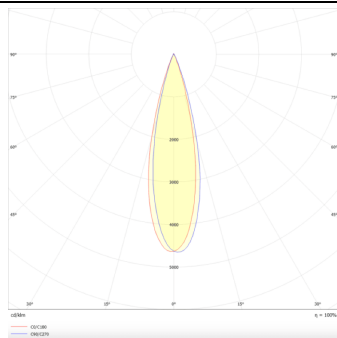

Tube

Lavov Tracklight from the family Tube with a power of 30W and an optic of 26degrees with a total lumen output of 2400 lm and an efficiency of 80 lm/W. CCT 3000 Kelvin. Made in Die cast aluminium and finished in White colour.ON-OFF driver.

Scheme

Photometry

| | |
|------------------------------------|----------------------|
| Product | |
| Real power (W) | 30 |
| Real luminous flux (Lm) | 2400 |
| Luminous efficiency (Lm/W) | 80 |
| Beam angle (°) | 26 |
| Life time (h) | 50000h L80B10 |
| IP | 20 |
| Electrical class insulation | Class I |
| Operating temperature | 15 |
| Colour | White |
| Chip Brand | Philip |
| Control gear included | yes |
| Control gear | ON-OFF |
| Colour temperature (K) | 3000 |
| Colour consistency (SDCM) | SDCM<3 |
| CRI | 80 |